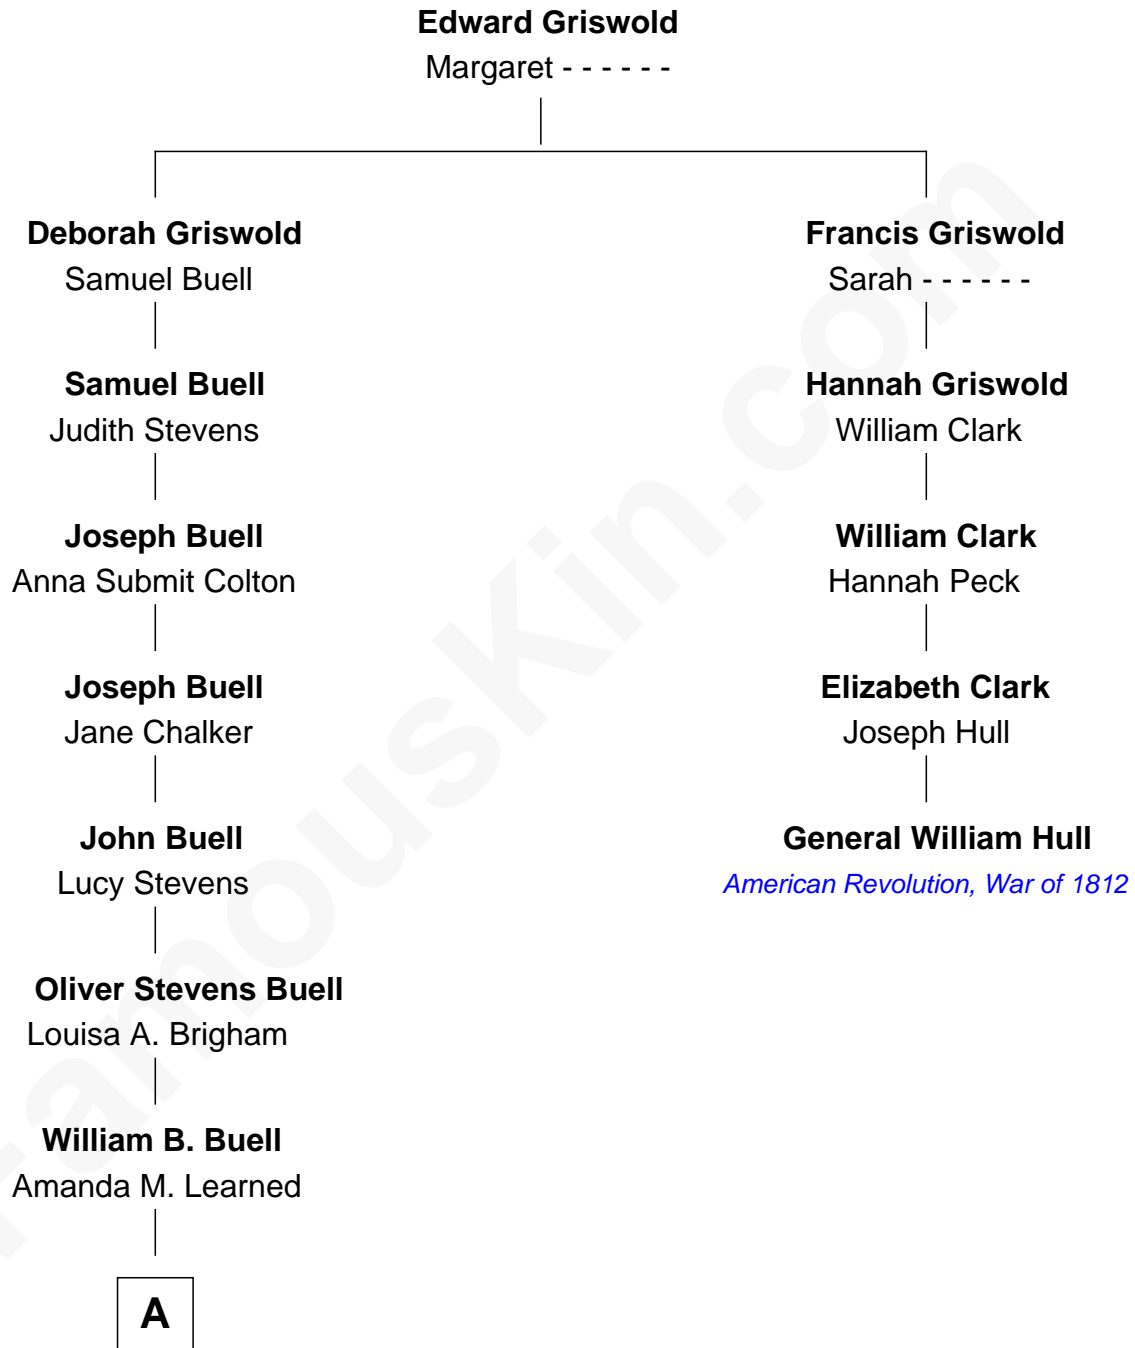

FamousKin.com Relationship Chart of

Liv Tyler

TV and Movie Actress

4th cousin 7 times removed of

General William Hull

American Revolution, War of 1812

A

—
Herbert W. Buell
Sarah A. Rhoades

—
Waldo Edgar Buell
Gertrude M. Fairchild

—
Dr. Harold Lloyd Buell
Dorothea Jean Brown

—
Beverle Lorence Buell
Steven Victor Tallarico

—
Liv Tyler
TV and Movie Actress