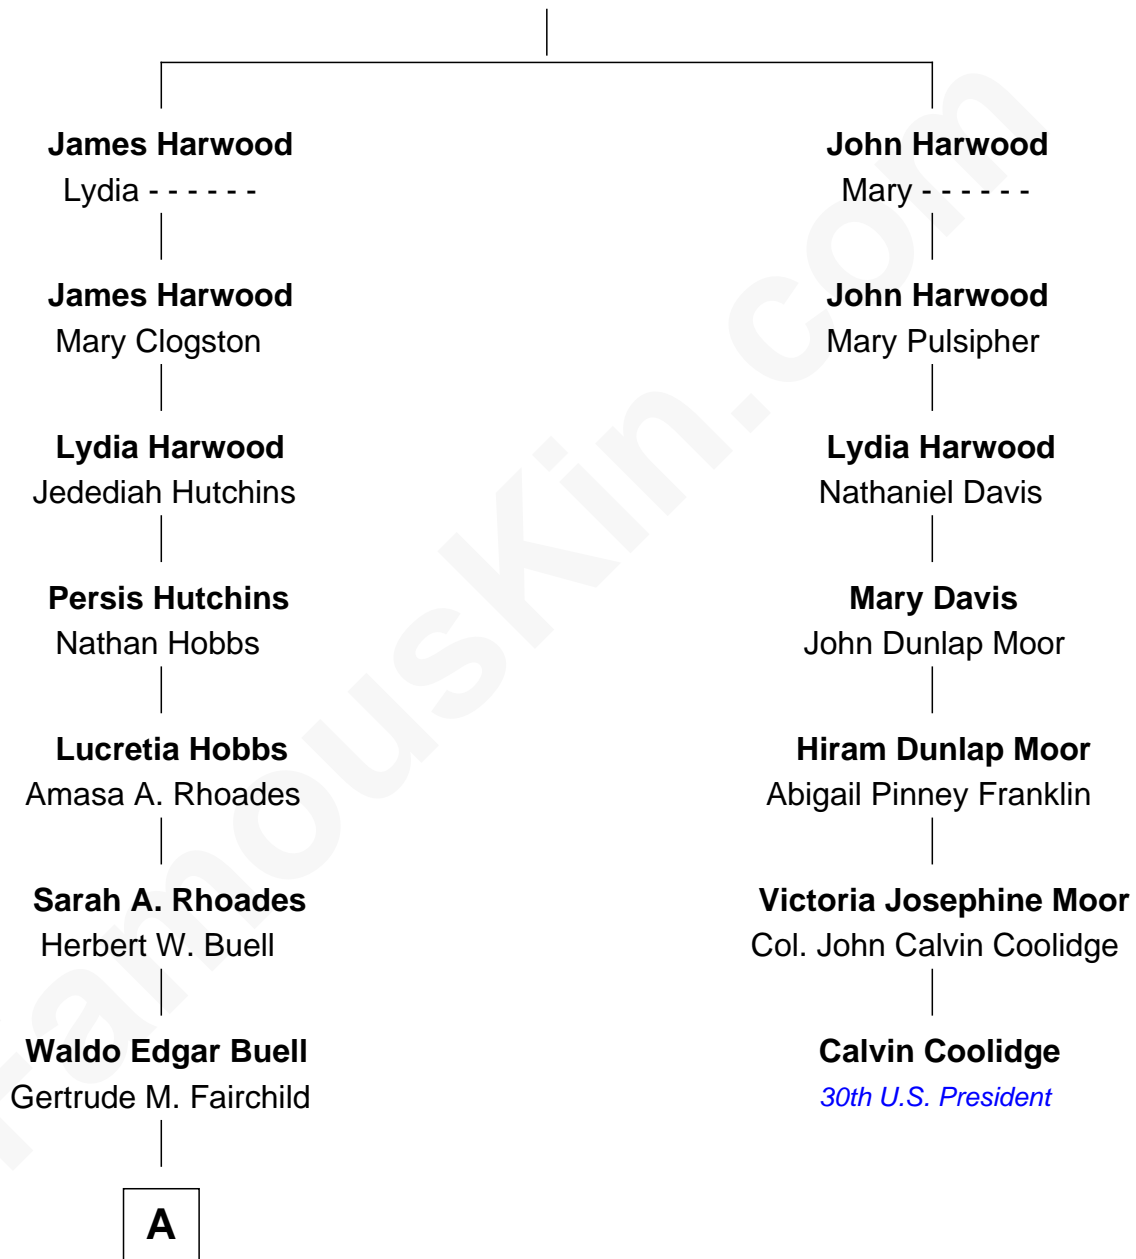

FamousKin.com Relationship Chart of

Liv Tyler

TV and Movie Actress

6th cousin 3 times removed of

Calvin Coolidge

30th U.S. President

James Harwood

Lydia Barrett

A

—
Dr. Harold Lloyd Buell

Dorothea Jean Brown

—
Beverle Lorence Buell

Steven Victor Tallarico

—
Liv Tyler

TV and Movie Actress

FamousKin.com