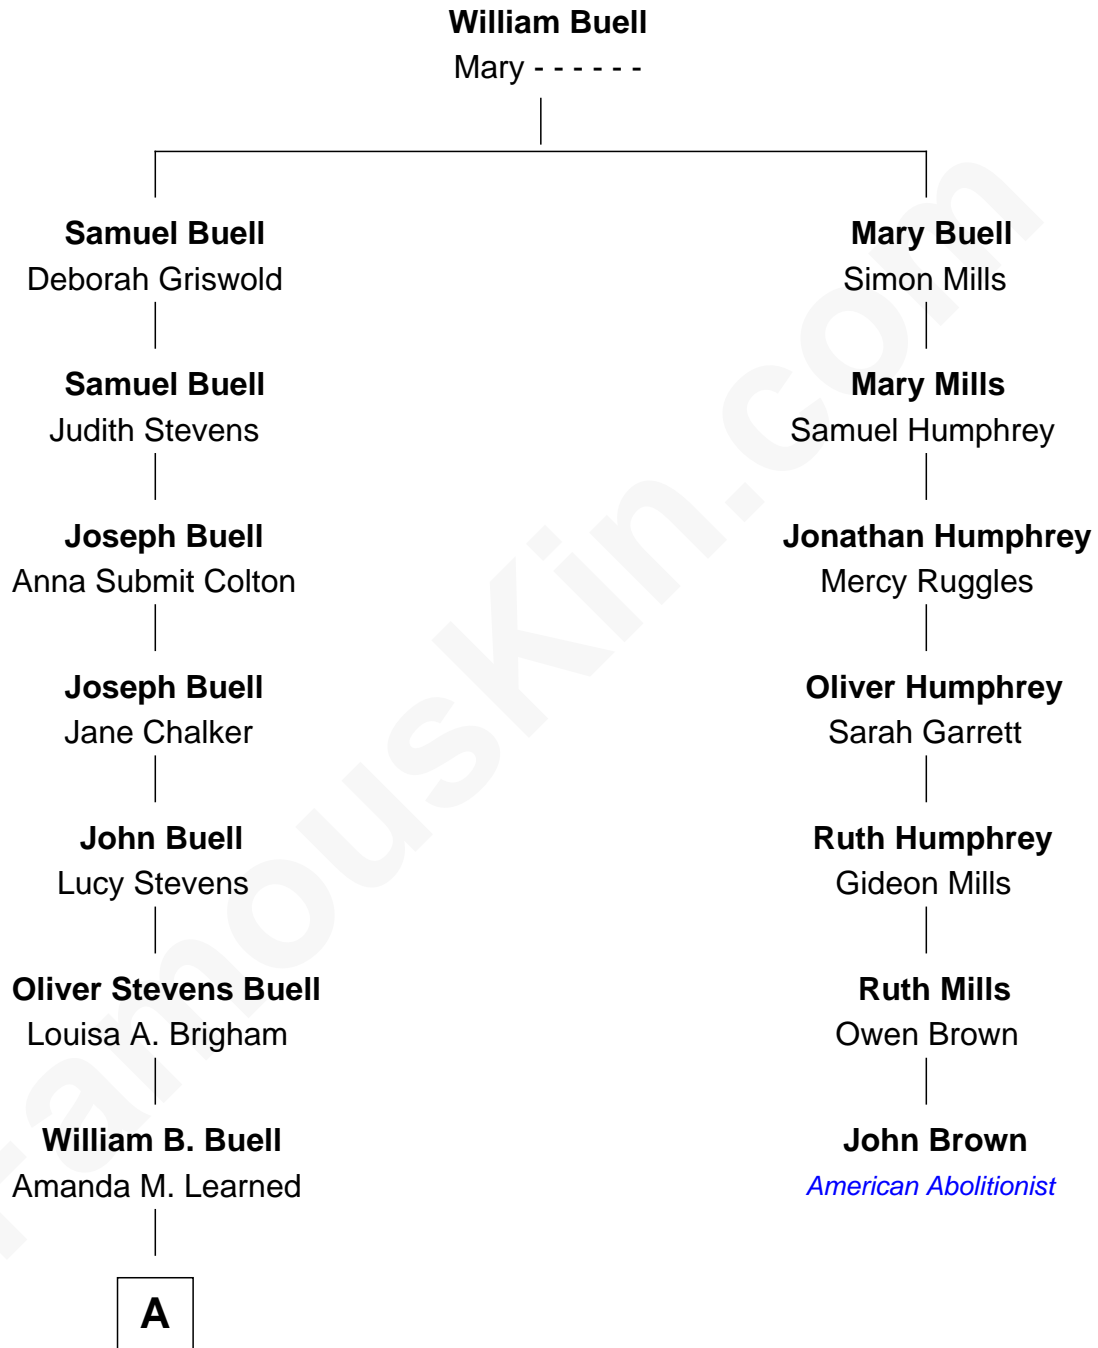

# FamousKin.com Relationship Chart of

**Liv Tyler**

*TV and Movie Actress*

6th cousin 5 times removed of

**John Brown**

*American Abolitionist*

**A**

—  
**Herbert W. Buell**  
Sarah A. Rhoades

—  
**Waldo Edgar Buell**  
Gertrude M. Fairchild

—  
**Dr. Harold Lloyd Buell**  
Dorothea Jean Brown

—  
**Beverle Lorence Buell**  
Steven Victor Tallarico

—  
**Liv Tyler**  
*TV and Movie Actress*