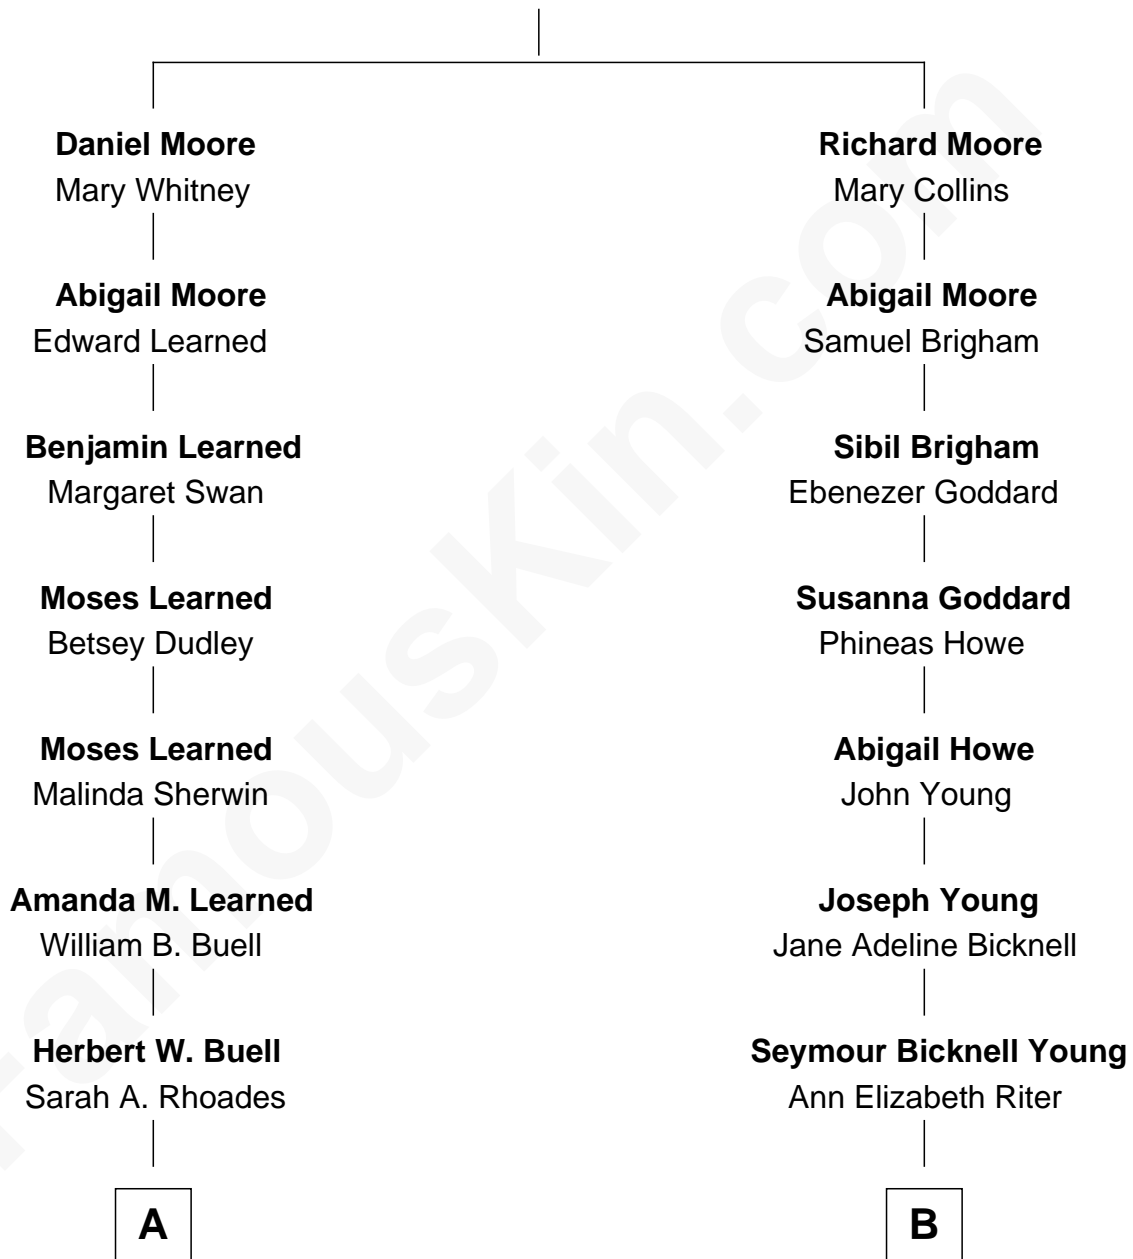

FamousKin.com Relationship Chart of

Liv Tyler

TV and Movie Actress

10th cousin of

Steve Young

NFL Hall of Fame Quarterback

Jacob Moore
Elizabeth Loker

A

Waldo Edgar Buell
Gertrude M. Fairchild

Dr. Harold Lloyd Buell
Dorothea Jean Brown

Beverle Lorence Buell
Steven Victor Tallarico

Liv Tyler
TV and Movie Actress

B

Seymour Bicknell Young
Carlie Louine Clawson