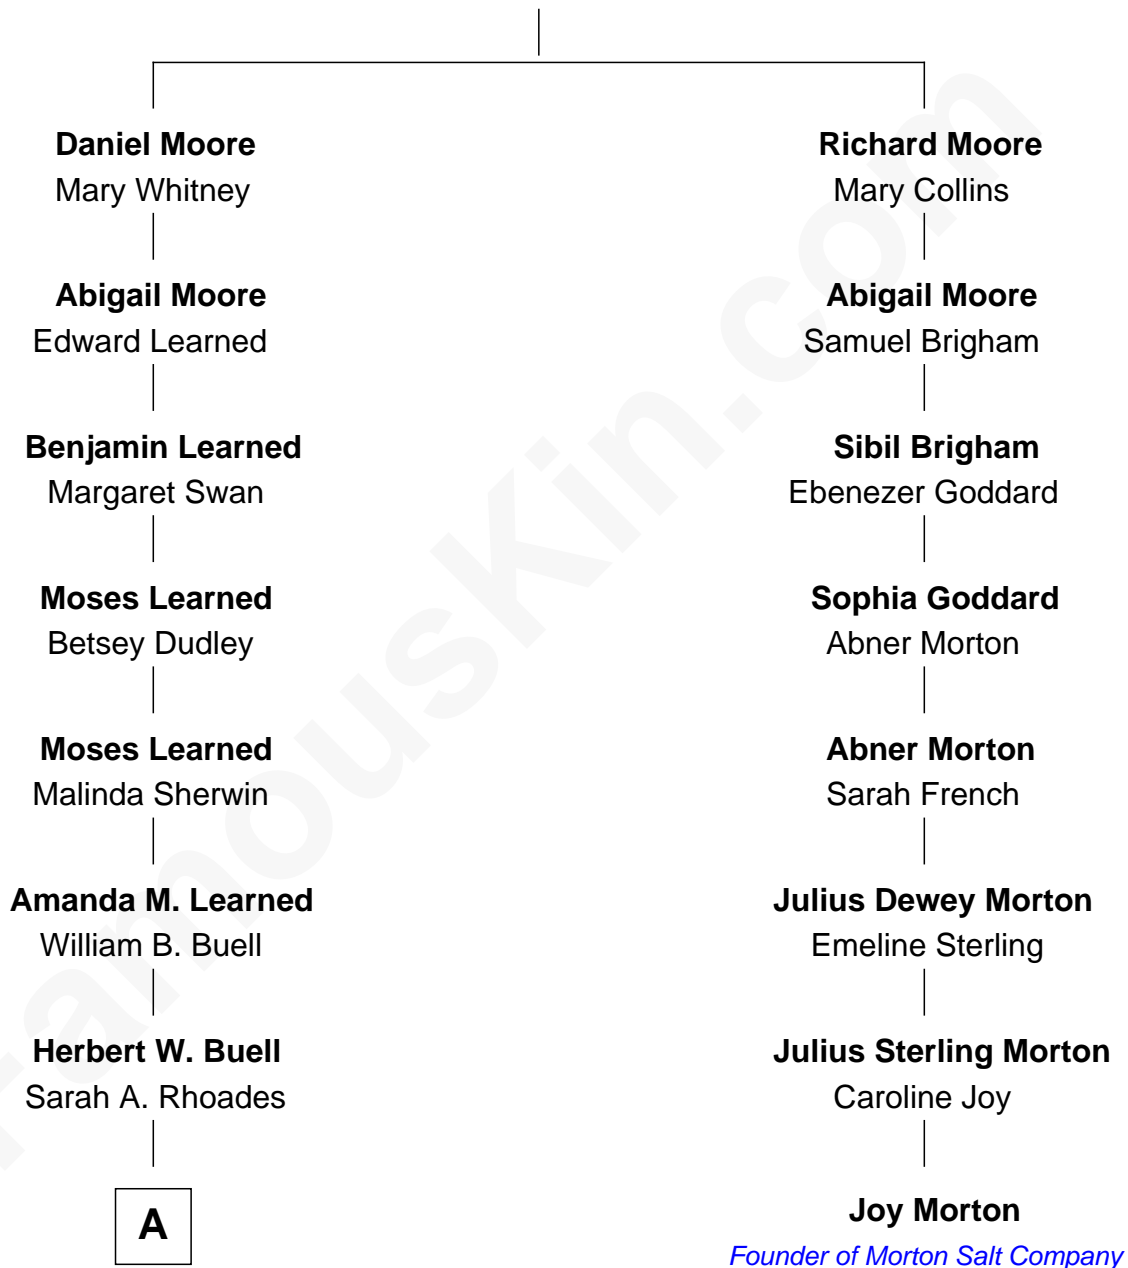

FamousKin.com Relationship Chart of

Liv Tyler

TV and Movie Actress

7th cousin 3 times removed of

Joy Morton

Founder of Morton Salt Company

Jacob Moore
Elizabeth Loker

A

—
Waldo Edgar Buell
Gertrude M. Fairchild

—
Dr. Harold Lloyd Buell
Dorothea Jean Brown

—
Beverle Lorence Buell
Steven Victor Tallarico

—
Liv Tyler
TV and Movie Actress

FamousKin.com