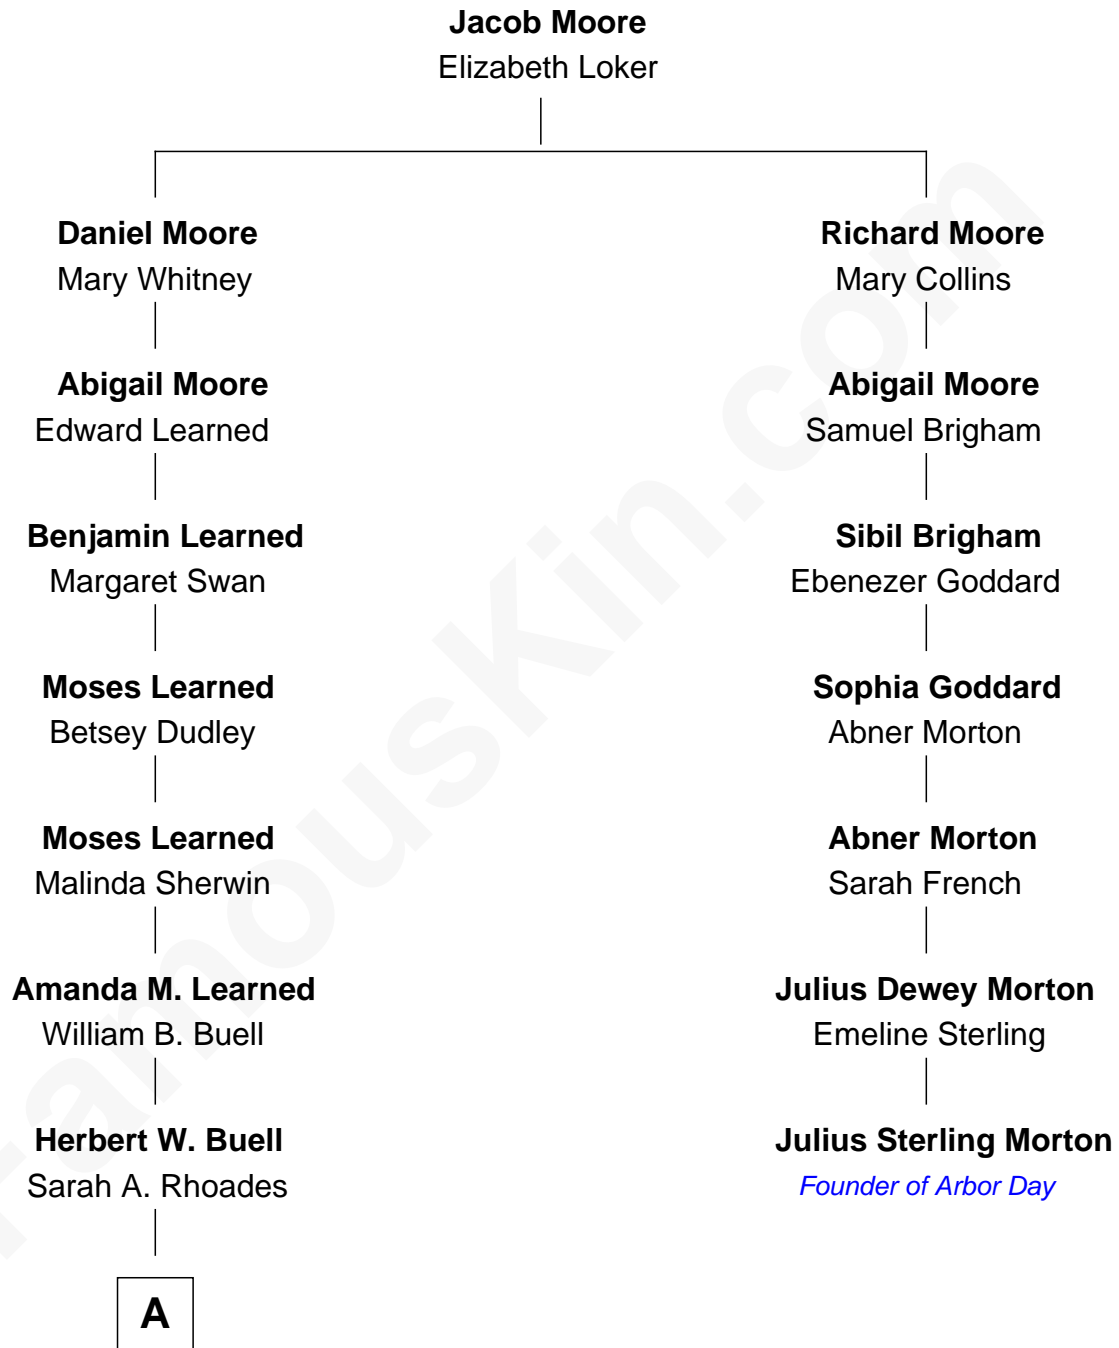

# FamousKin.com Relationship Chart of

**Liv Tyler**

*TV and Movie Actress*

6th cousin 4 times removed of

**Julius Sterling Morton**

*Founder of Arbor Day*

**A**

—  
**Waldo Edgar Buell**  
Gertrude M. Fairchild

—  
**Dr. Harold Lloyd Buell**  
Dorothea Jean Brown

—  
**Beverle Lorence Buell**  
Steven Victor Tallarico

—  
**Liv Tyler**  
*TV and Movie Actress*