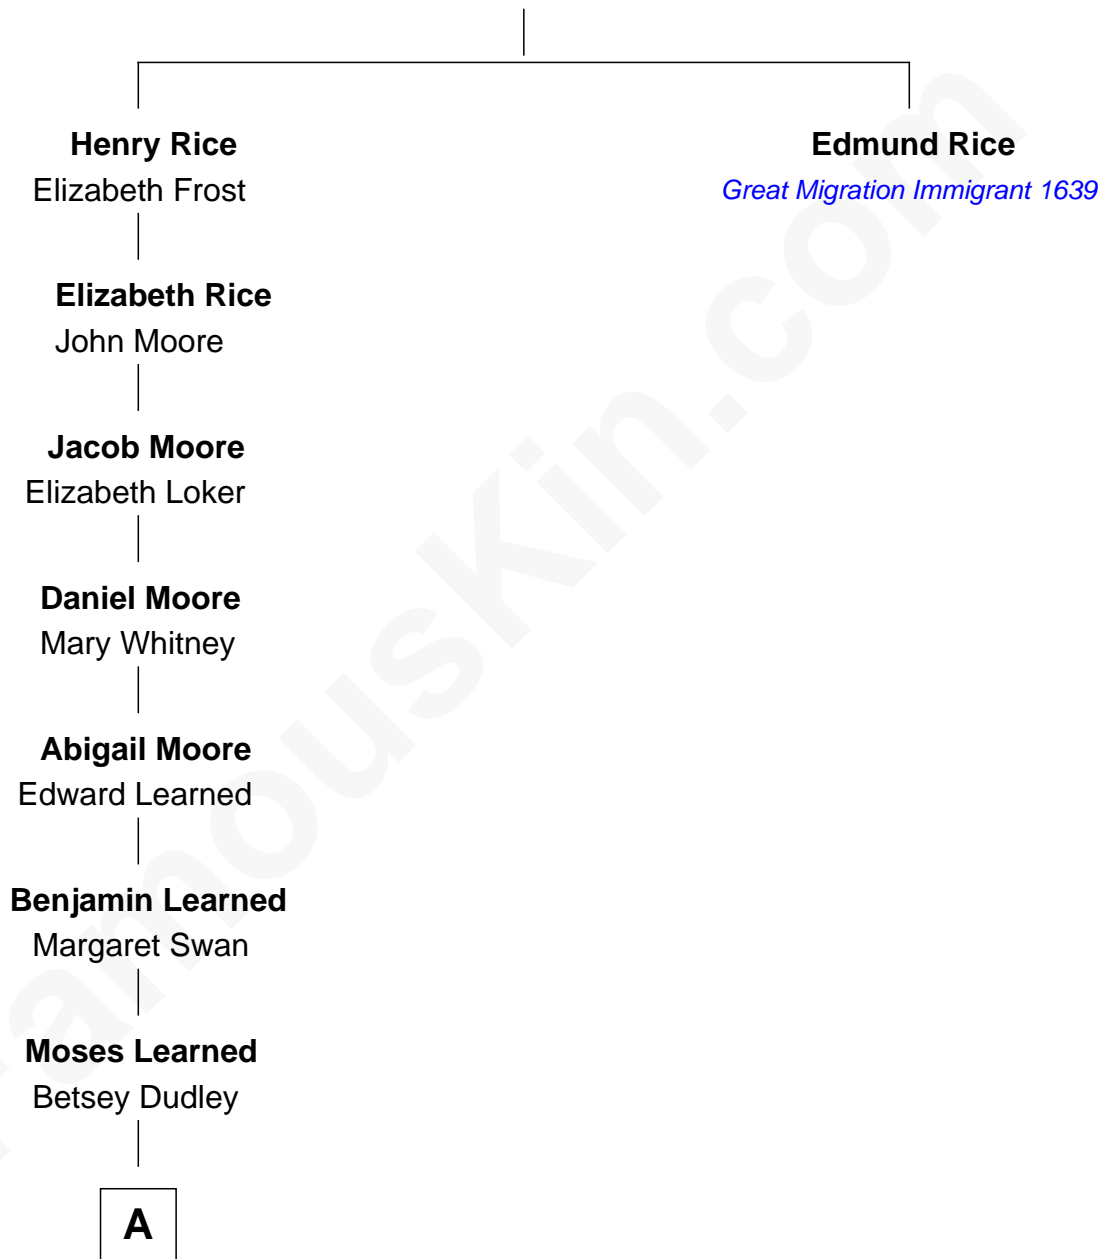

FamousKin.com Relationship Chart of

Liv Tyler

TV and Movie Actress

11th great-grandniece of

Edmund Rice

(c1594 - 1663) Great Migration Immigrant 1639

----- Rice

A

—
Moses Learned

Malinda Sherwin

—
Amanda M. Learned

William B. Buell

—
Herbert W. Buell

Sarah A. Rhoades

—
Waldo Edgar Buell

Gertrude M. Fairchild

—
Dr. Harold Lloyd Buell

Dorothea Jean Brown

—
Beverle Lorence Buell

Steven Victor Tallarico

—
Liv Tyler

TV and Movie Actress