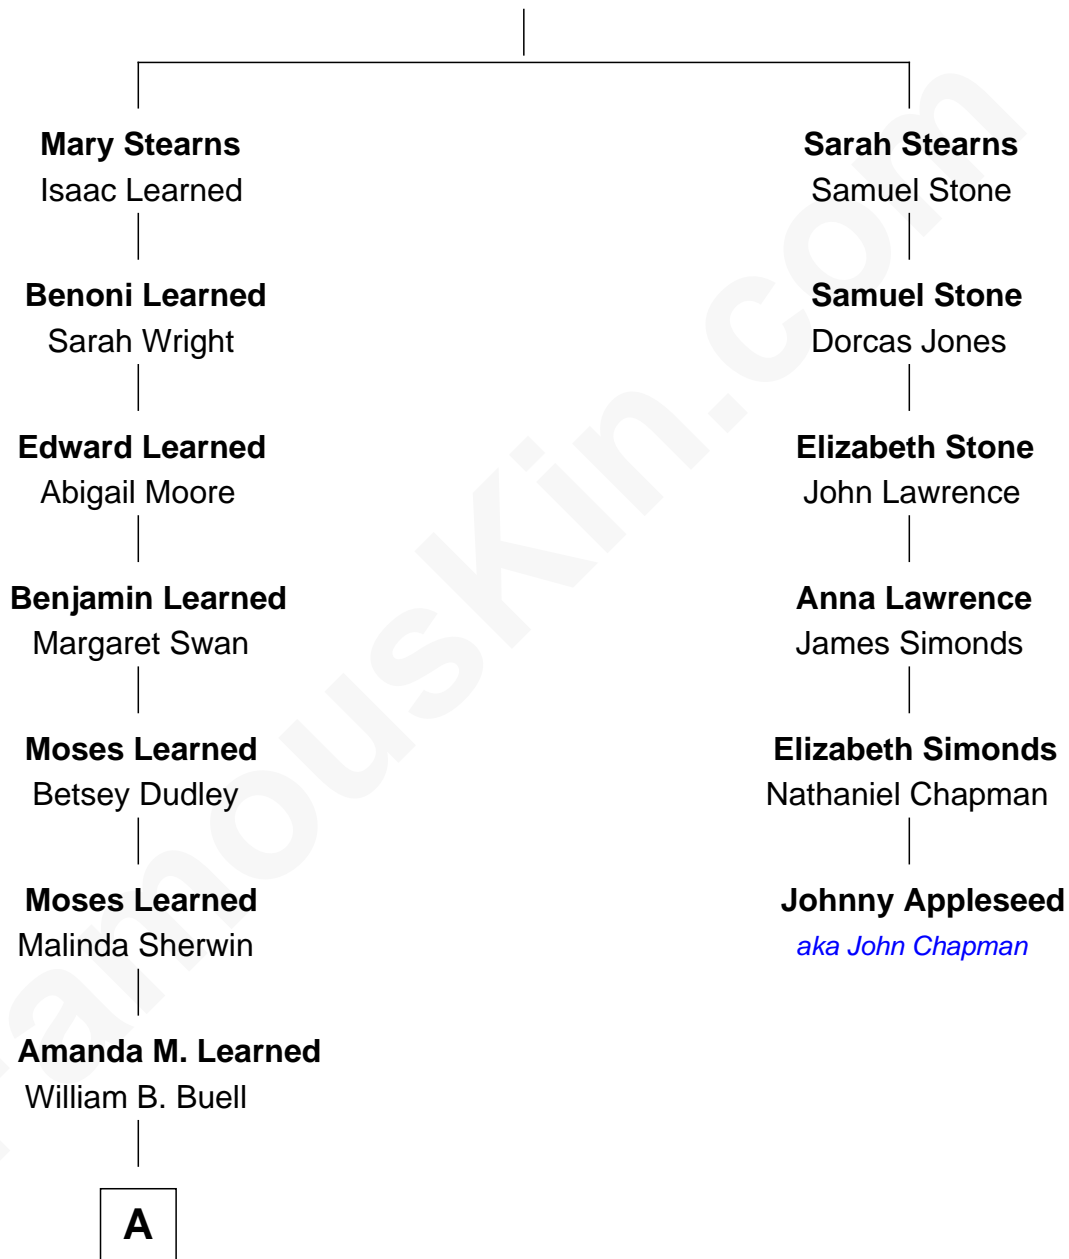

# FamousKin.com Relationship Chart of

**Liv Tyler**

*TV and Movie Actress*

5th cousin 6 times removed of

**Johnny Appleseed**

*aka John Chapman*

**Isaac Stearns**

Mary Barker

**A**

**Herbert W. Buell**  
Sarah A. Rhoades

**Waldo Edgar Buell**  
Gertrude M. Fairchild

**Dr. Harold Lloyd Buell**  
Dorothea Jean Brown

**Beverle Lorence Buell**  
Steven Victor Tallarico

**Liv Tyler**  
*TV and Movie Actress*