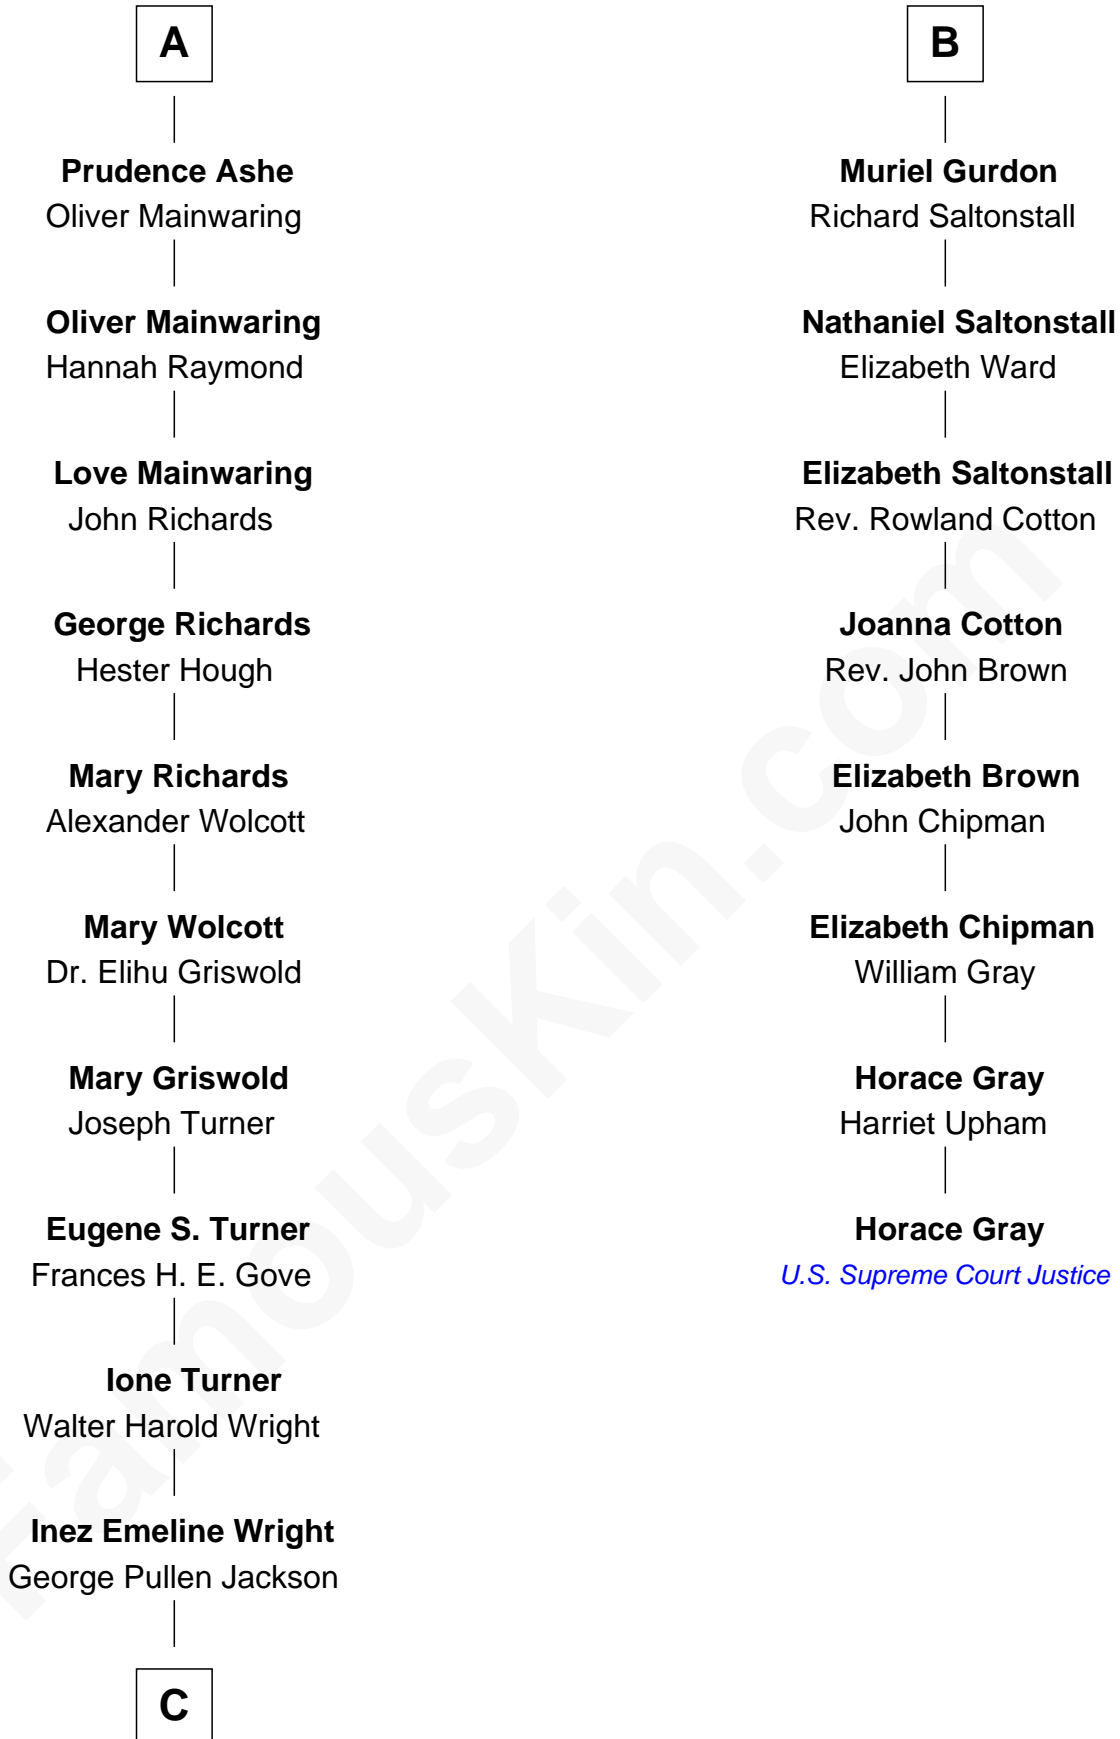

FamousKin.com Relationship Chart of

Ed Helms

TV and Movie Actor

14th cousin 5 times removed of

Horace Gray

U.S. Supreme Court Justice

C

—
Frances Helen Jackson

Fitzgerald Sale Parker

—
Pamela Ann Parker

John A. Helms

—
Ed Helms

TV and Movie Actor

FamousKin.com