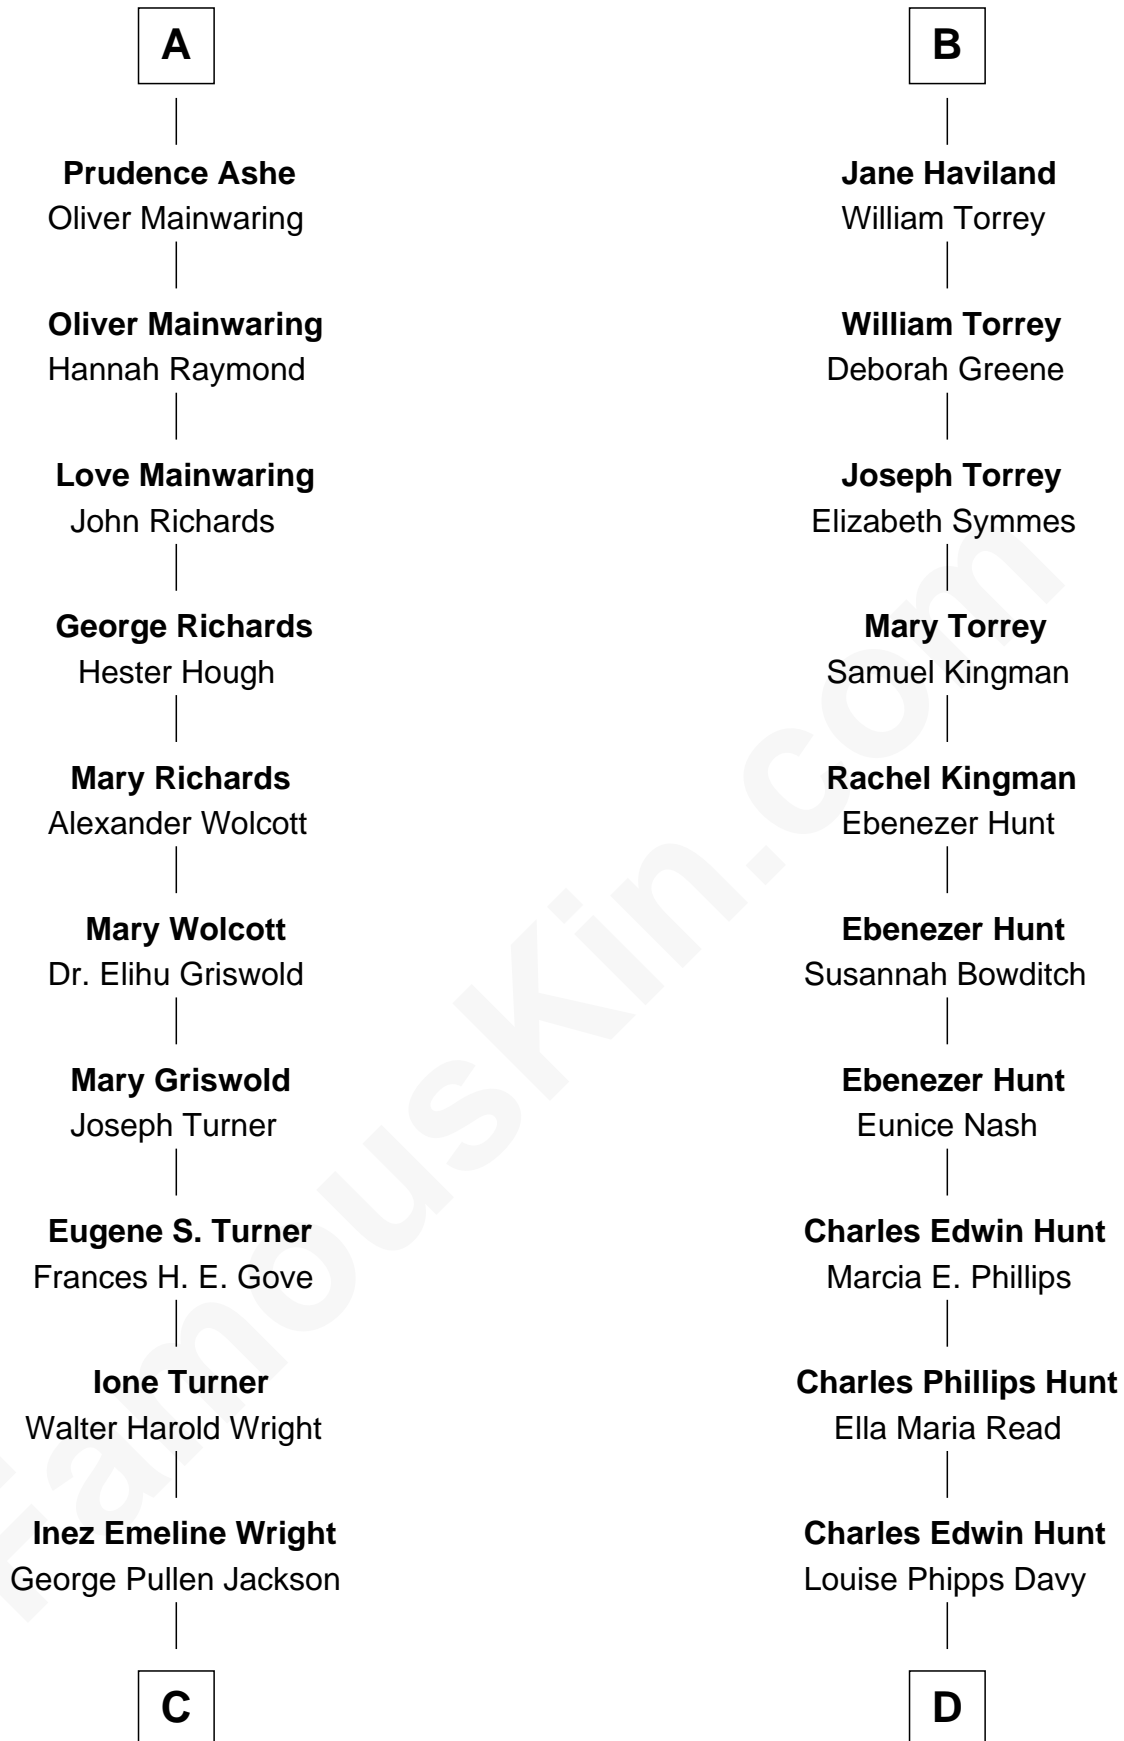

# FamousKin.com Relationship Chart of

**Ed Helms**

*TV and Movie Actor*

18th cousin 1 time removed of

**Linda Hunt**

*TV and Movie Actress*

**John de Holand**  
Elizabeth of Lancaster

FamousKin.com