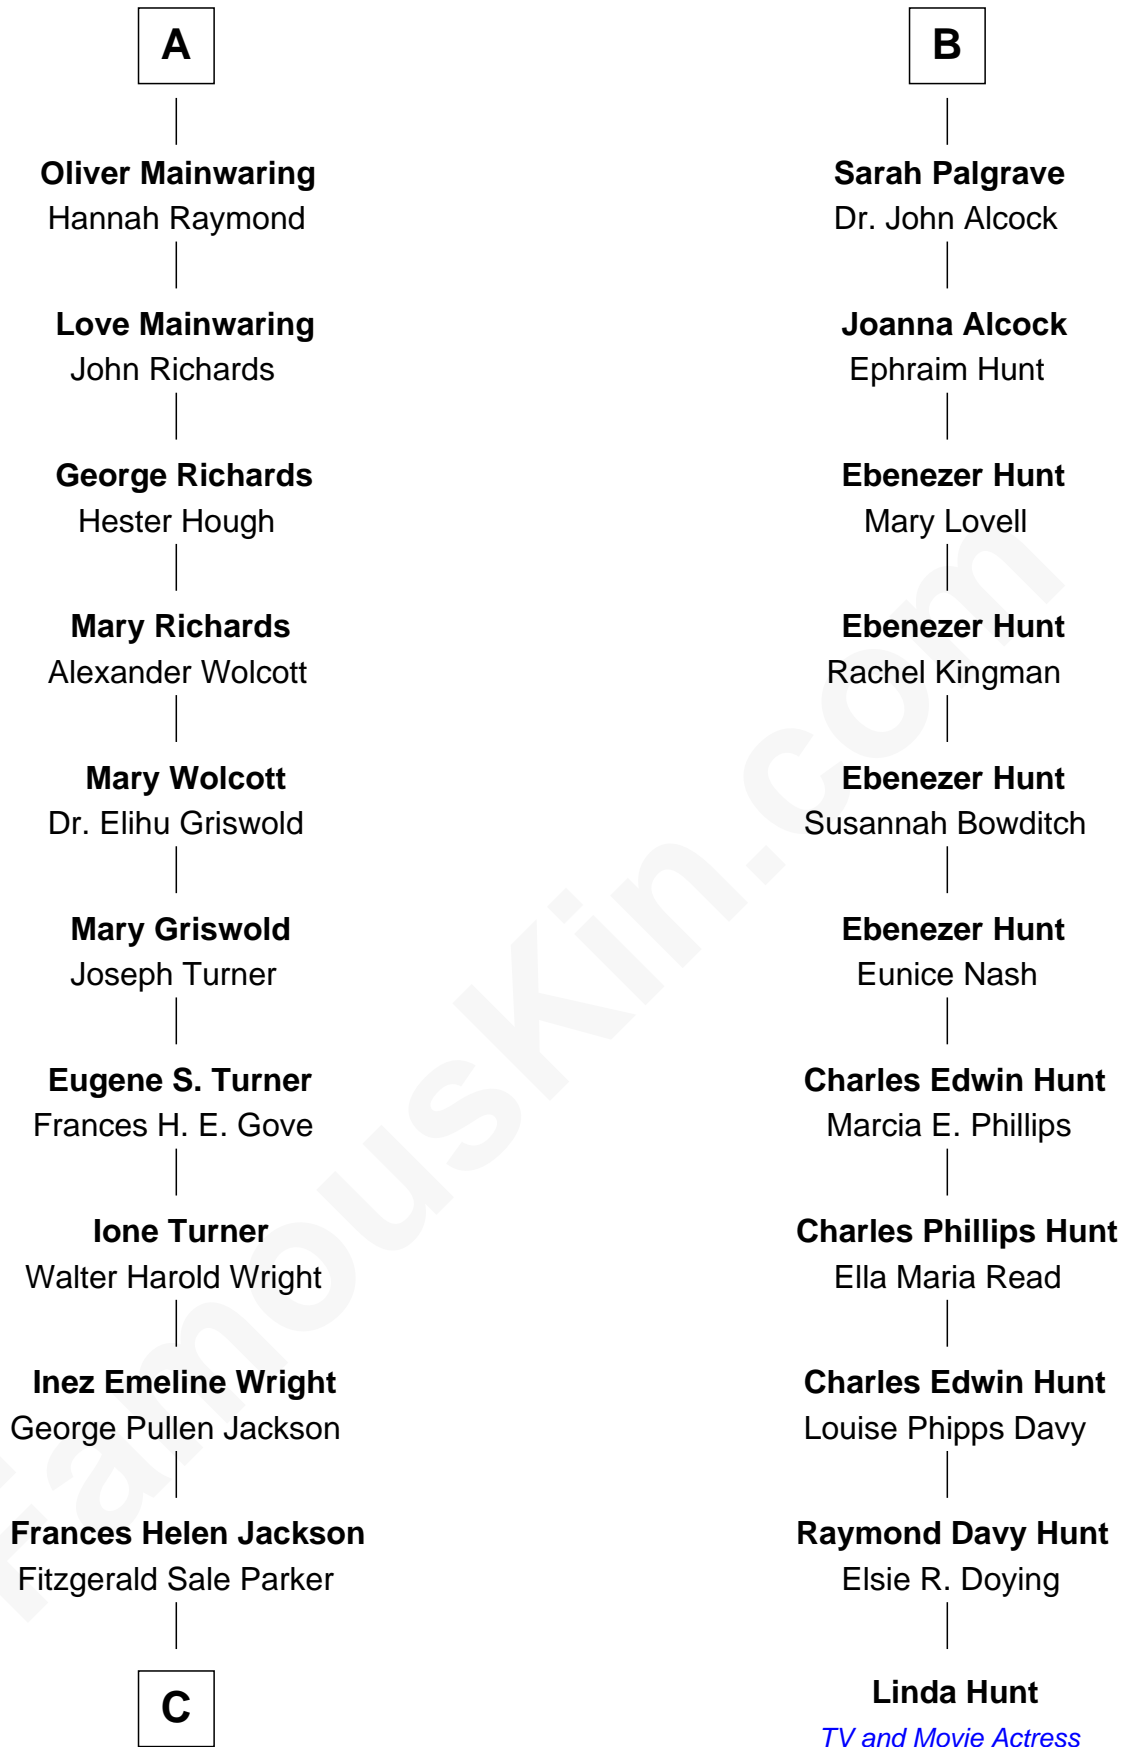

FamousKin.com Relationship Chart of

Ed Helms

TV and Movie Actor

17th cousin 1 time removed of

Linda Hunt

TV and Movie Actress

Sir Robert Goushill

Elizabeth Fitzalan