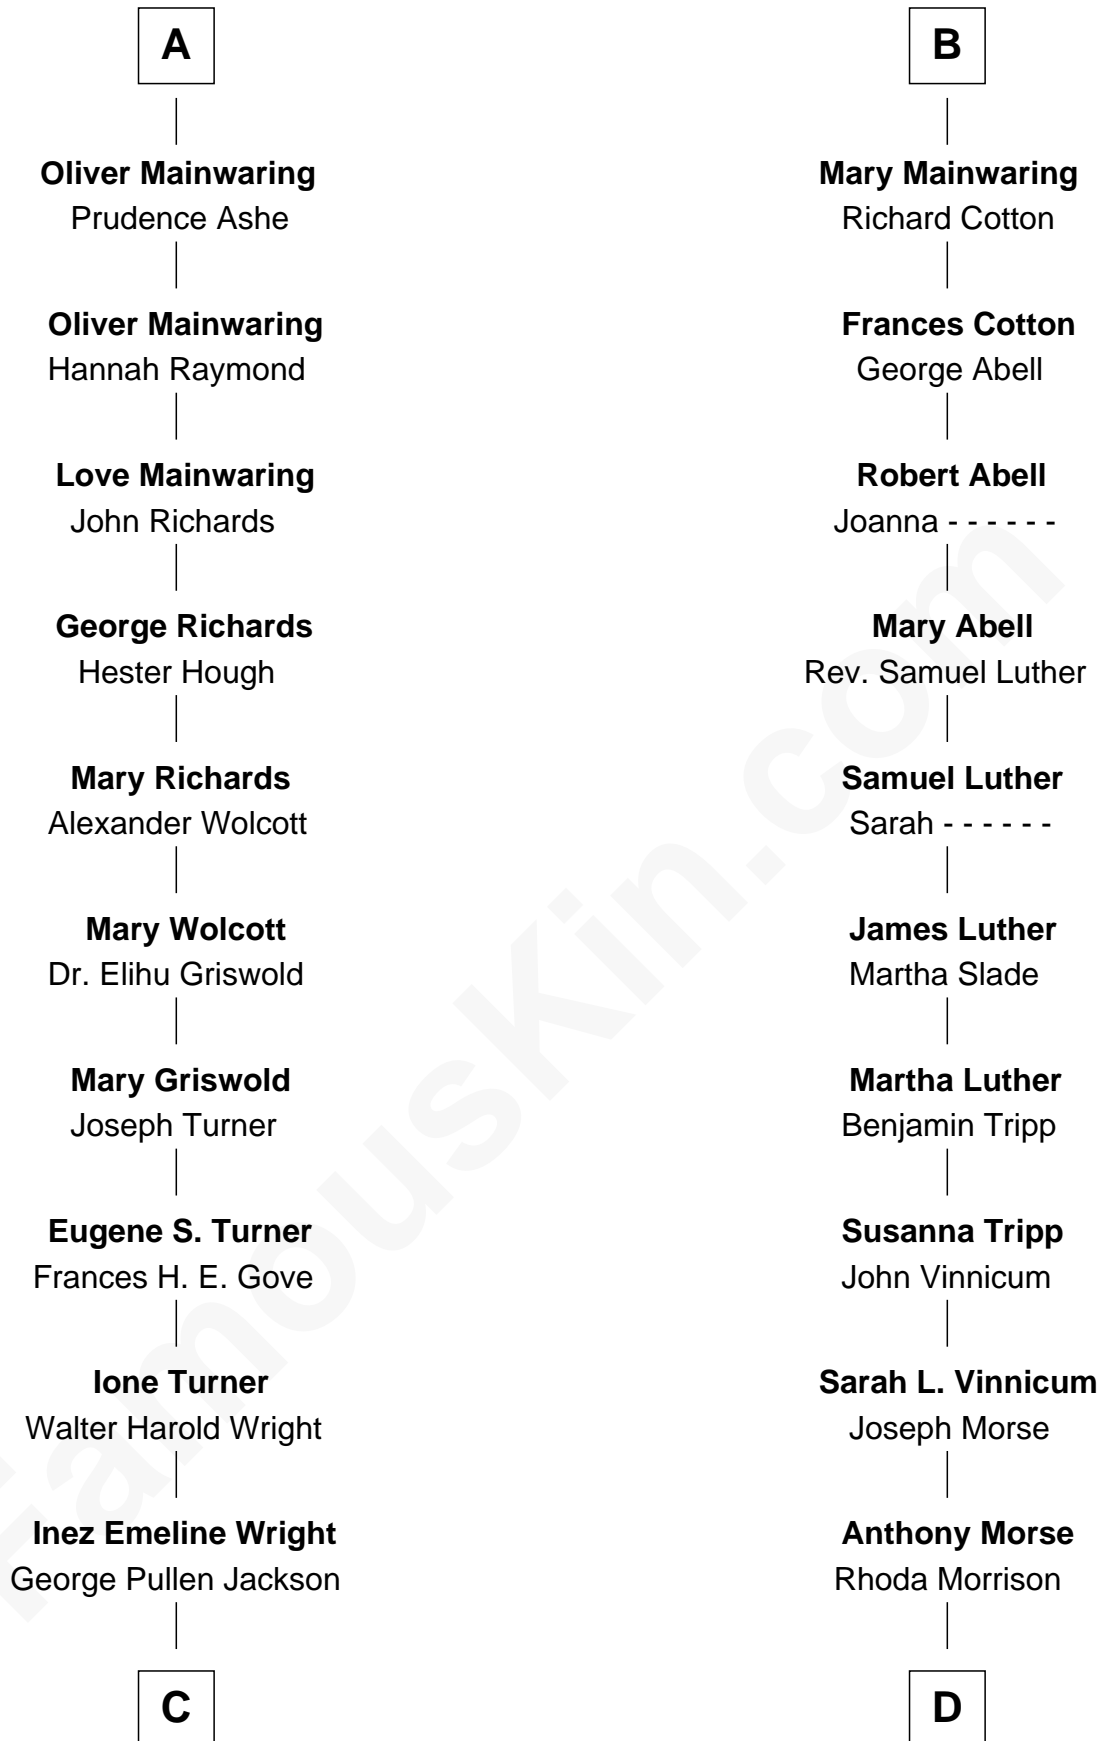

# FamousKin.com Relationship Chart of

**Ed Helms**

*TV and Movie Actor*

18th cousin 1 time removed of

**Lizzie Borden**

*Accused Murderess*

**Sir Richard Fitzalan**

Elizabeth de Bohun

**Thomas Torbock**

Elizabeth Moore

**William Torbock**

Catherine Gerard

**Margaret Torbock**

Oliver Mainwaring

**A**

**Joan Fitzalan**

Sir William Beauchamp

**Joan Beauchamp**

James Butler

**Elizabeth Butler**

John Talbot

**Ann Talbot**

Sir Henry Vernon

**Elizabeth Vernon**

Sir Robert Corbet

**Dorothy Corbet**

Sir Richard Mainwaring

**Sir Arthur Mainwaring**

Margaret Mainwaring

**B**

FamousKin.com