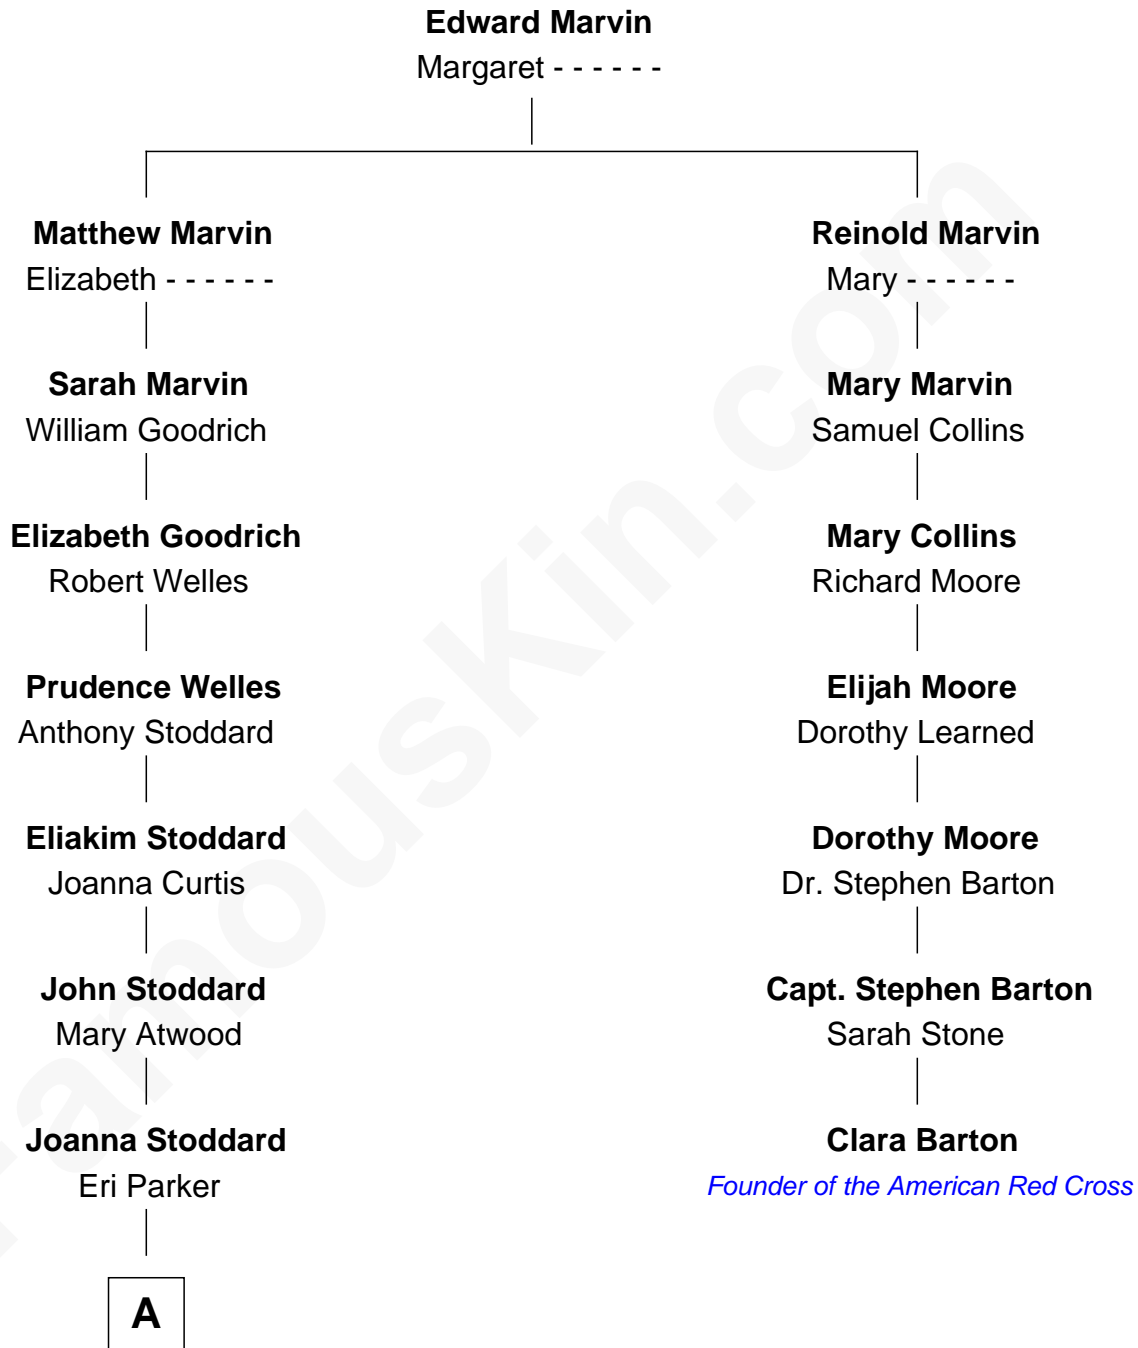

# FamousKin.com Relationship Chart of

**Ed Helms**

*TV and Movie Actor*

6th cousin 6 times removed of

**Clara Barton**

*Founder of the American Red Cross*

**A**

**John Parker**  
Alvira Wadham

**Bishop Linus Parker**  
Ellen Katherine Burruss

**Fitzgerald Sale Parker**  
Lucy Irvine Paxton

**Fitzgerald Sale Parker**  
Frances Helen Jackson

**Pamela Ann Parker**  
John A. Helms

**Ed Helms**  
*TV and Movie Actor*