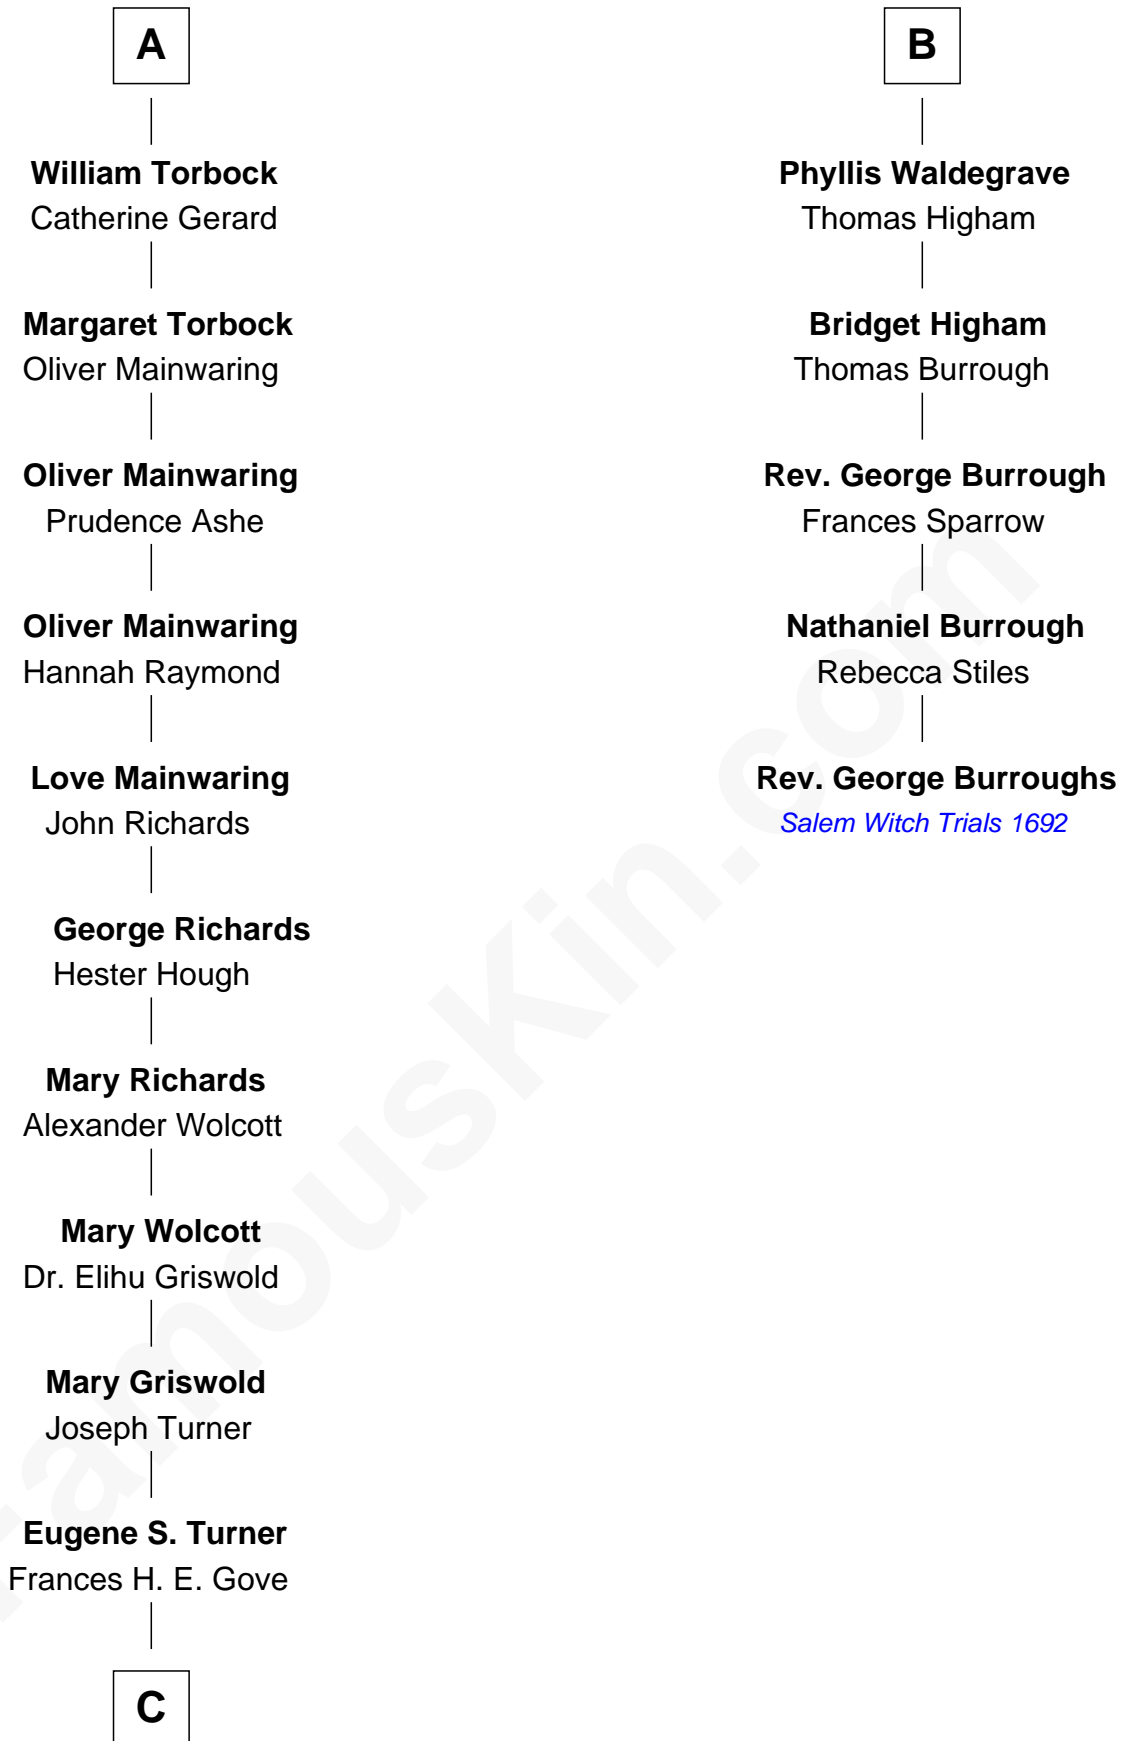

FamousKin.com

Relationship Chart of

Ed Helms

TV and Movie Actor

11th cousin 10 times removed of

Rev. George Burroughs

Executed for Witchcraft, Salem 1692

Bartholomew de Badlesmere

Sir Thomas Stanley

Sir John Stanley

Elizabeth Weever

Margery Stanley

Sir William Torbock

Thomas Torbock

Elizabeth Moore

A

Margaret de Badlesmere

Sir John de Tivetot

Sir Robert de Tivetot

Margaret Deincourt

Elizabeth de Tivetot

Sir Philip le Despencer

Margery Despencer

Sir Roger Wentworth

Henry Wentworth

Elizabeth Howard

Margery Wentworth

Sir William Waldegrave

George Waldegrave

Anne Drury

B

C