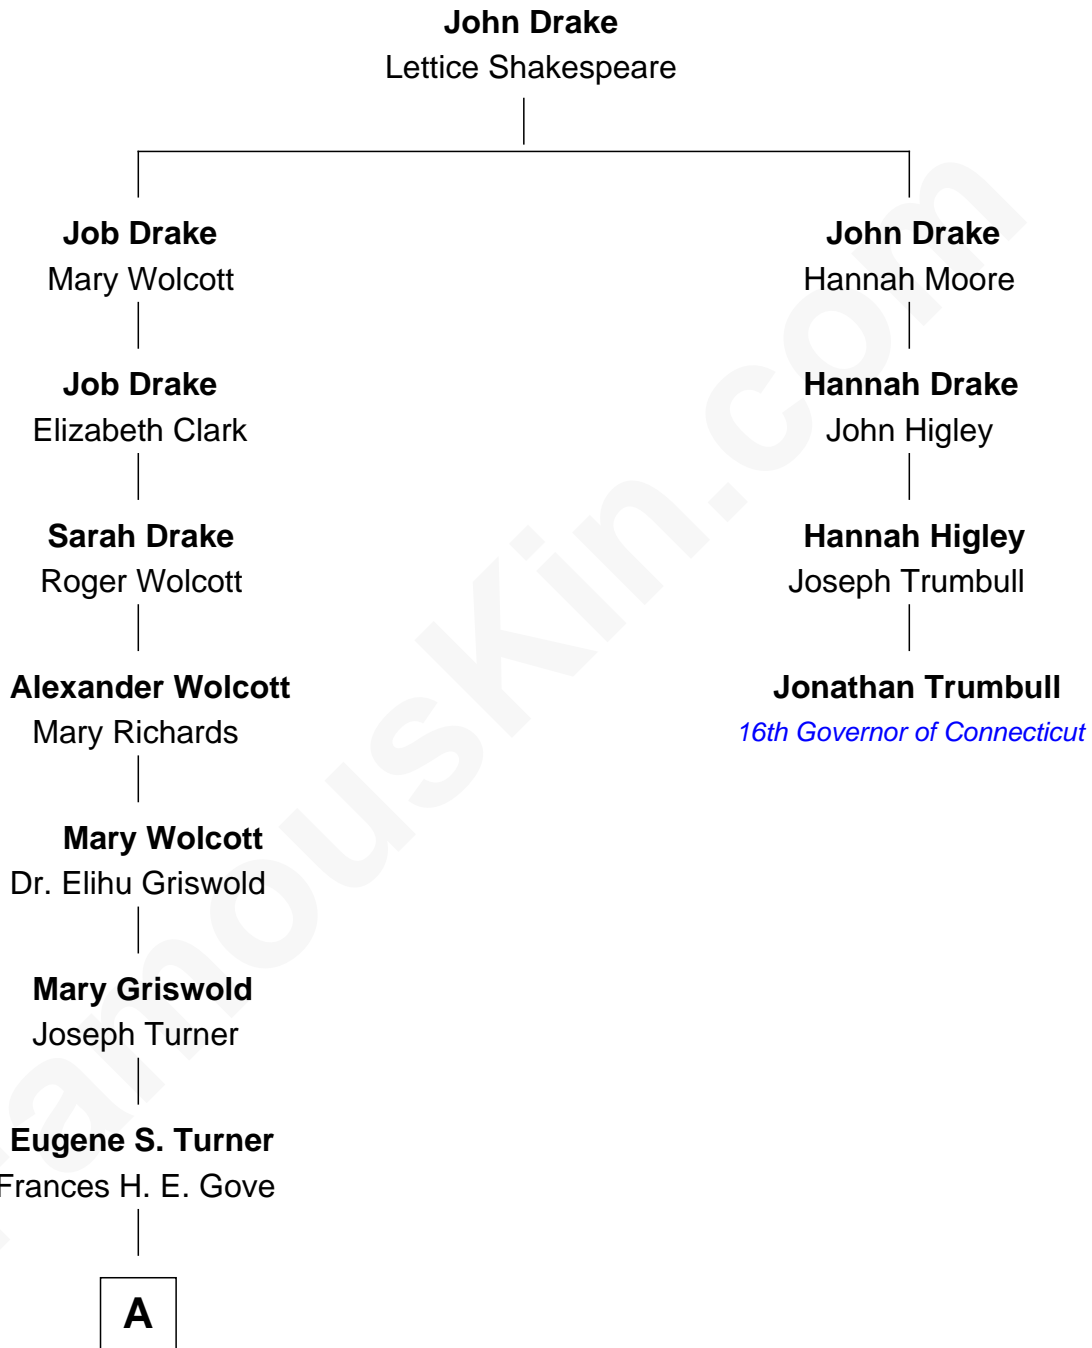

FamousKin.com

Relationship Chart of

Ed Helms

TV and Movie Actor

3rd cousin 8 times removed of

Jonathan Trumbull

16th Governor of Connecticut

A

|
Ione Turner

Walter Harold Wright

|
Inez Emeline Wright

George Pullen Jackson

|
Frances Helen Jackson

Fitzgerald Sale Parker

|
Pamela Ann Parker

John A. Helms