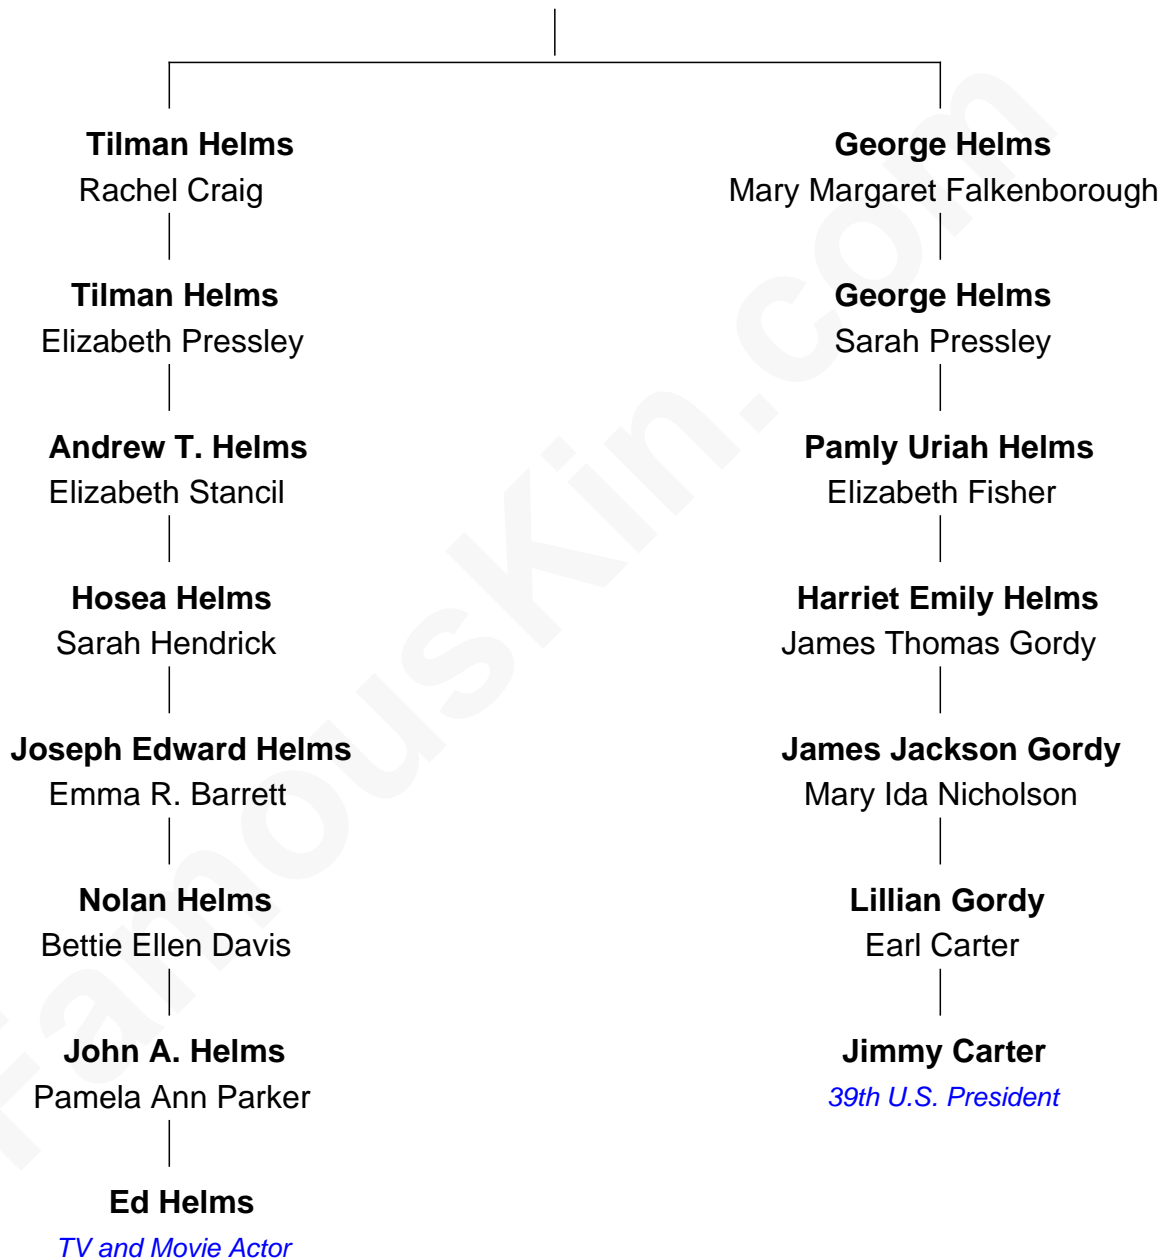

FamousKin.com Relationship Chart of

Ed Helms

TV and Movie Actor

6th cousin 1 time removed of

Jimmy Carter

39th U.S. President

----- Helms

Ed Helms photo by [Shana Fagan](#) (CC BY 3.0)