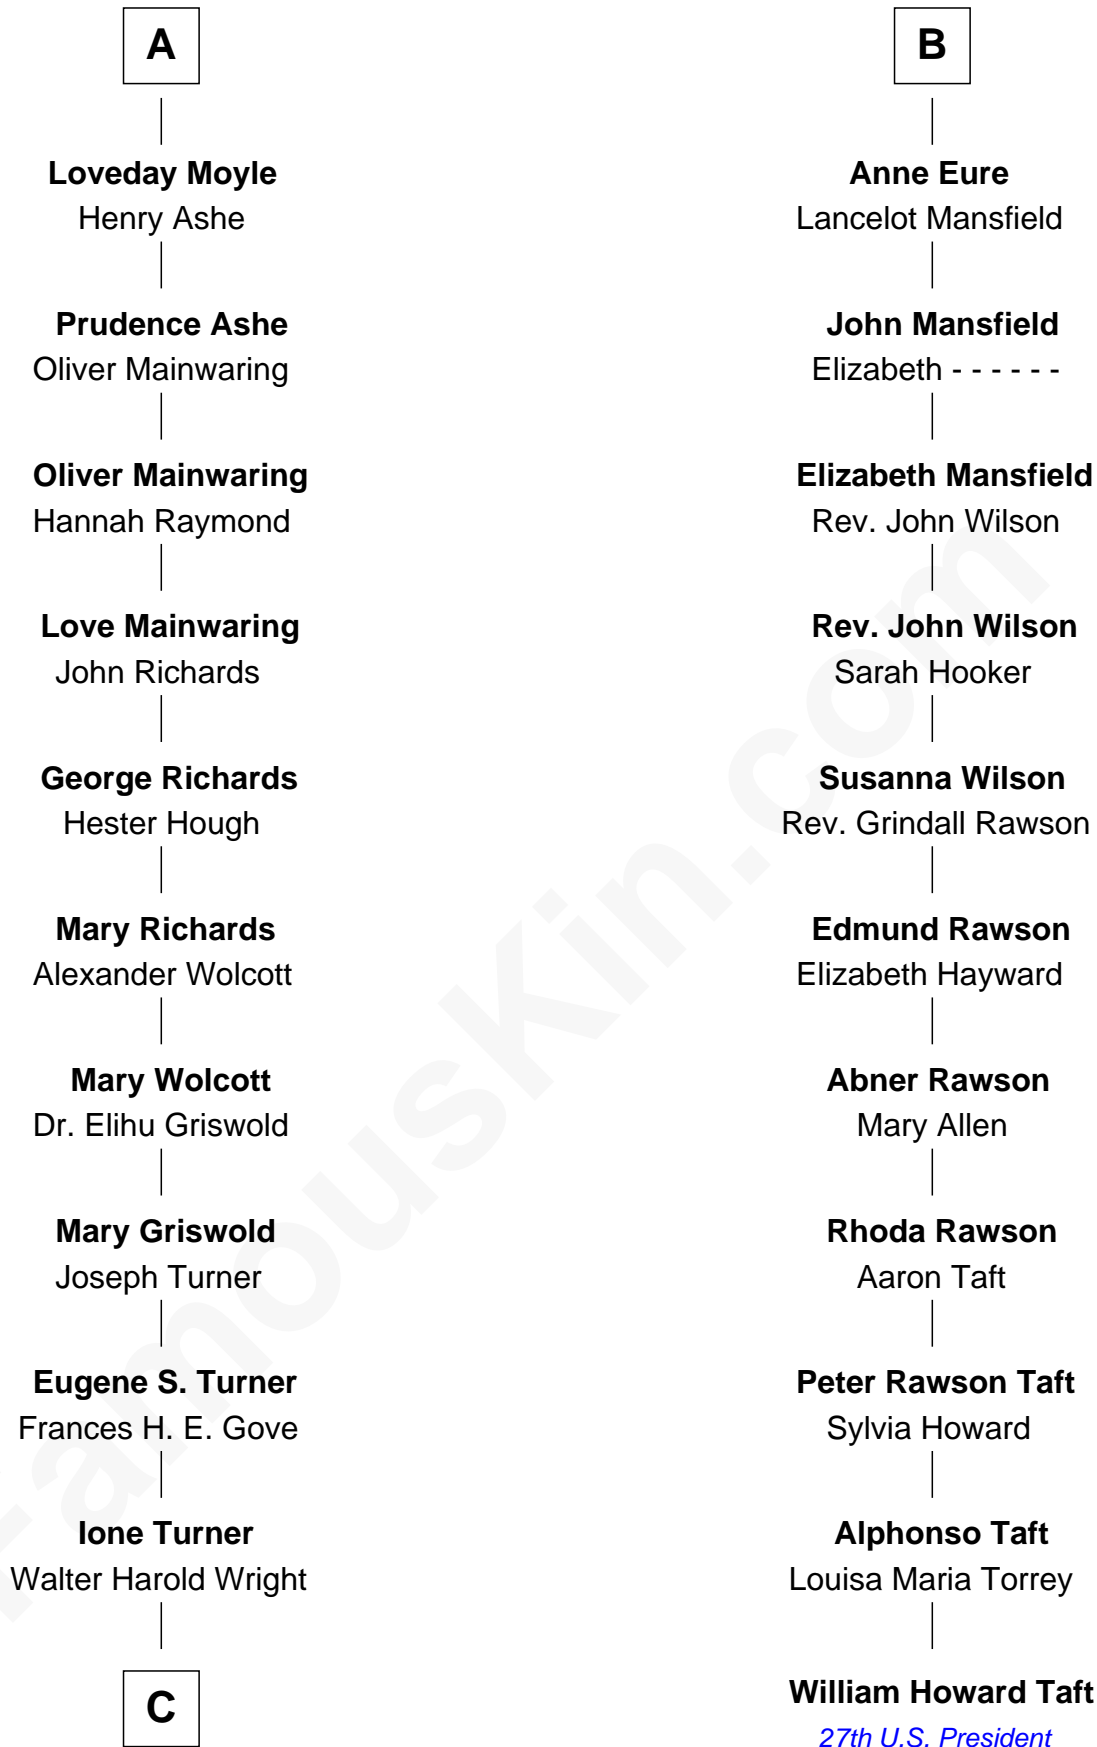

FamousKin.com

Relationship Chart of

Ed Helms

TV and Movie Actor

17th cousin 3 times removed of

William Howard Taft

27th U.S. President

C

Inez Emeline Wright
George Pullen Jackson

Frances Helen Jackson
Fitzgerald Sale Parker

Pamela Ann Parker
John A. Helms

Ed Helms
TV and Movie Actor