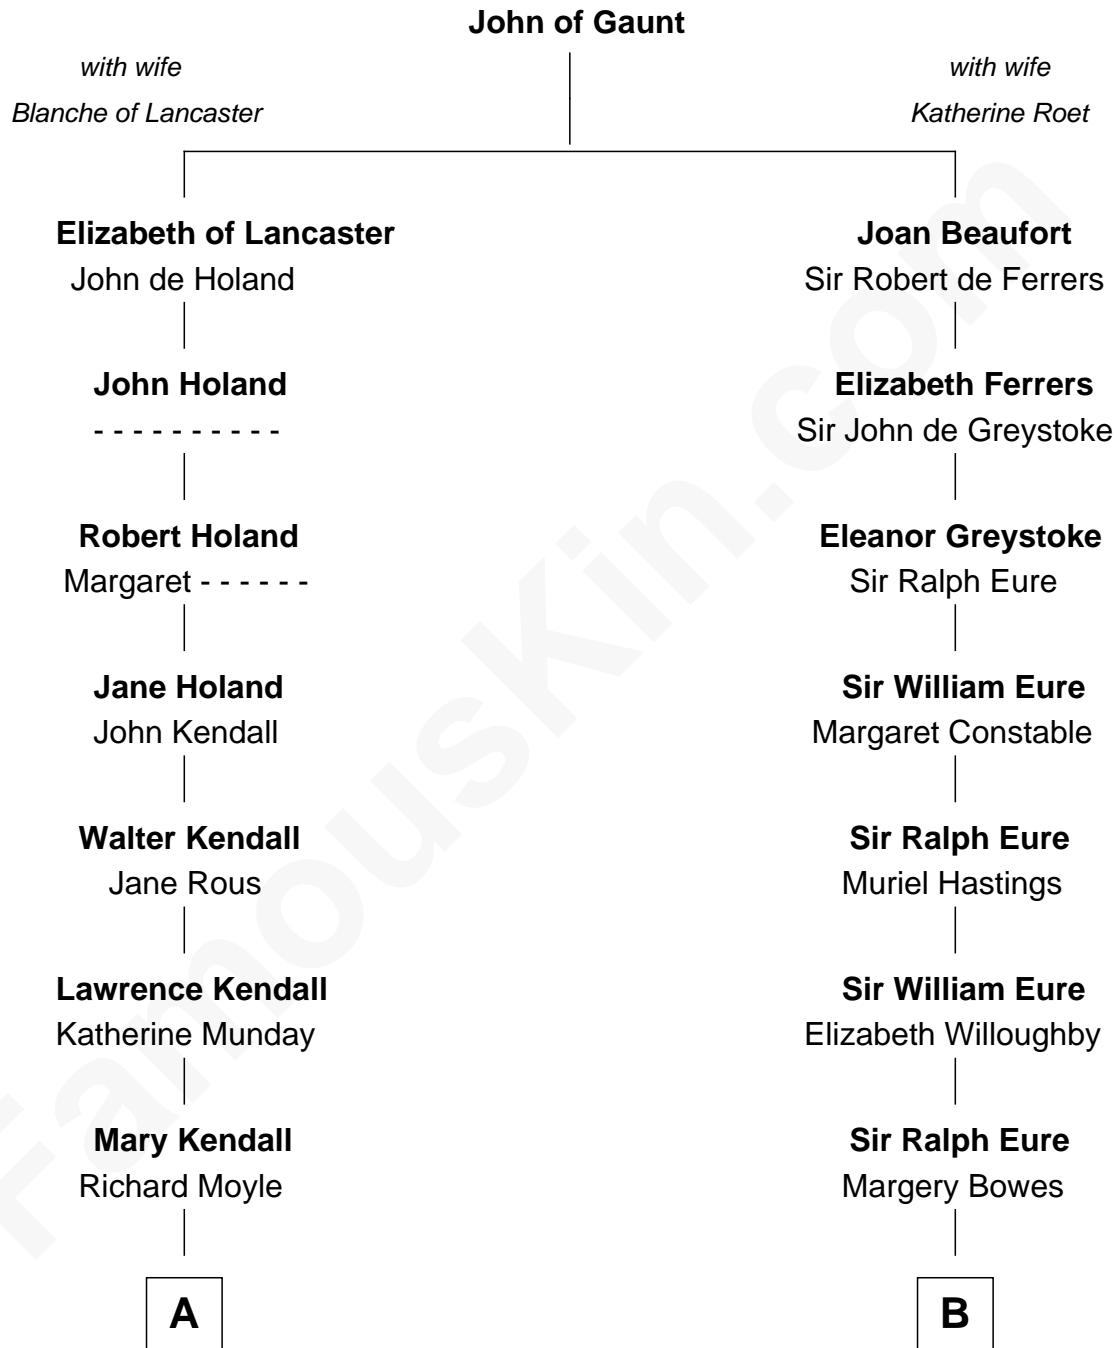

FamousKin.com

Relationship Chart of

Ed Helms

TV and Movie Actor

17th cousin 3 times removed of

William Howard Taft

27th U.S. President

C