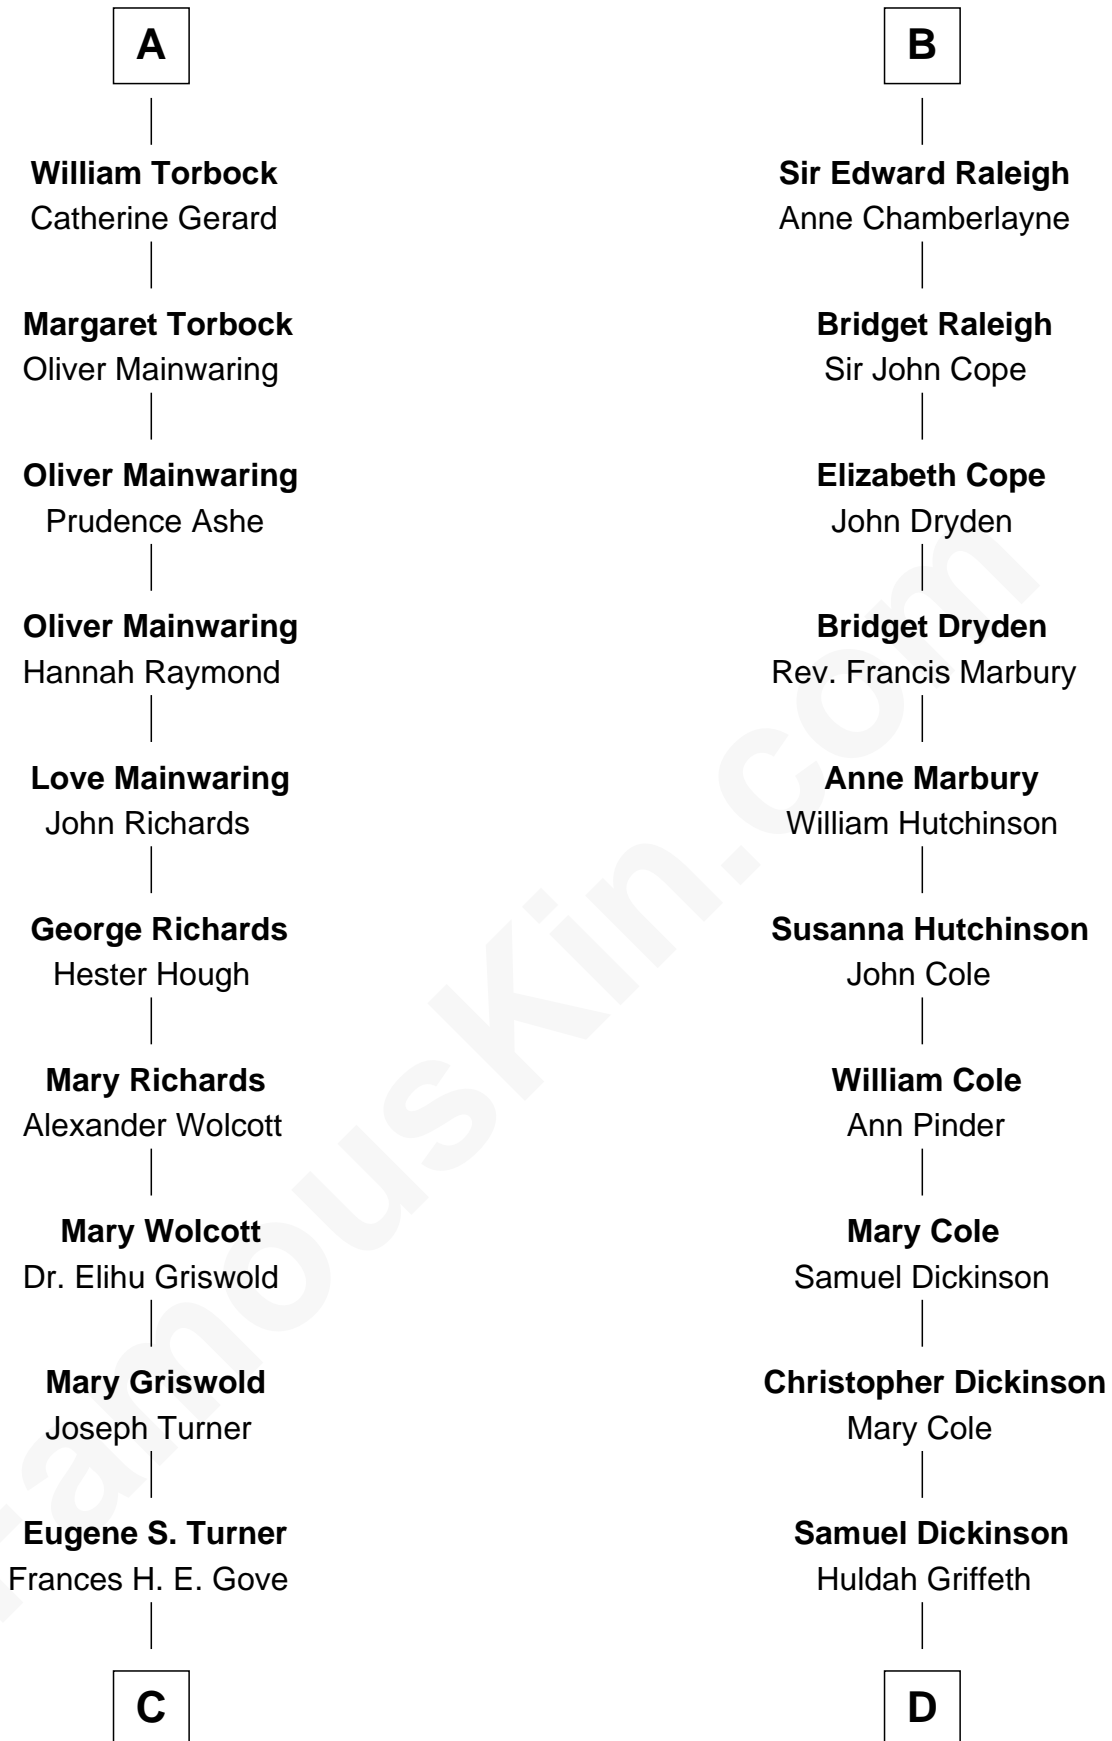

FamousKin.com Relationship Chart of

Ed Helms

TV and Movie Actor

21st cousin of

George Romney

43rd Governor of Michigan

Humphrey de Bohun

Elizabeth Plantagenet

Sir William de Bohun
Elizabeth de Badlesmere

Elizabeth de Bohun
Sir Richard Fitzalan

Elizabeth Fitzalan
Sir Robert Goushill

Joan Goushill
Sir Thomas Stanley

Sir John Stanley
Elizabeth Weever

Margery Stanley
Sir William Torbock

Thomas Torbock
Elizabeth Moore

A

Eleanor de Bohun
Sir James le Boteler

Pernel le Boteler
Sir Gilbert Talbot

Sir Richard Talbot
Ankaret le Strange

Mary Talbot
Sir Thomas Greene

Sir Thomas Greene
Phillippa Ferrers

Elizabeth Greene
William Raleigh

Sir Edward Raleigh
Margaret Verney

B

C

Ione Turner
Walter Harold Wright

Inez Emeline Wright
George Pullen Jackson

Frances Helen Jackson
Fitzgerald Sale Parker

Pamela Ann Parker
John A. Helms