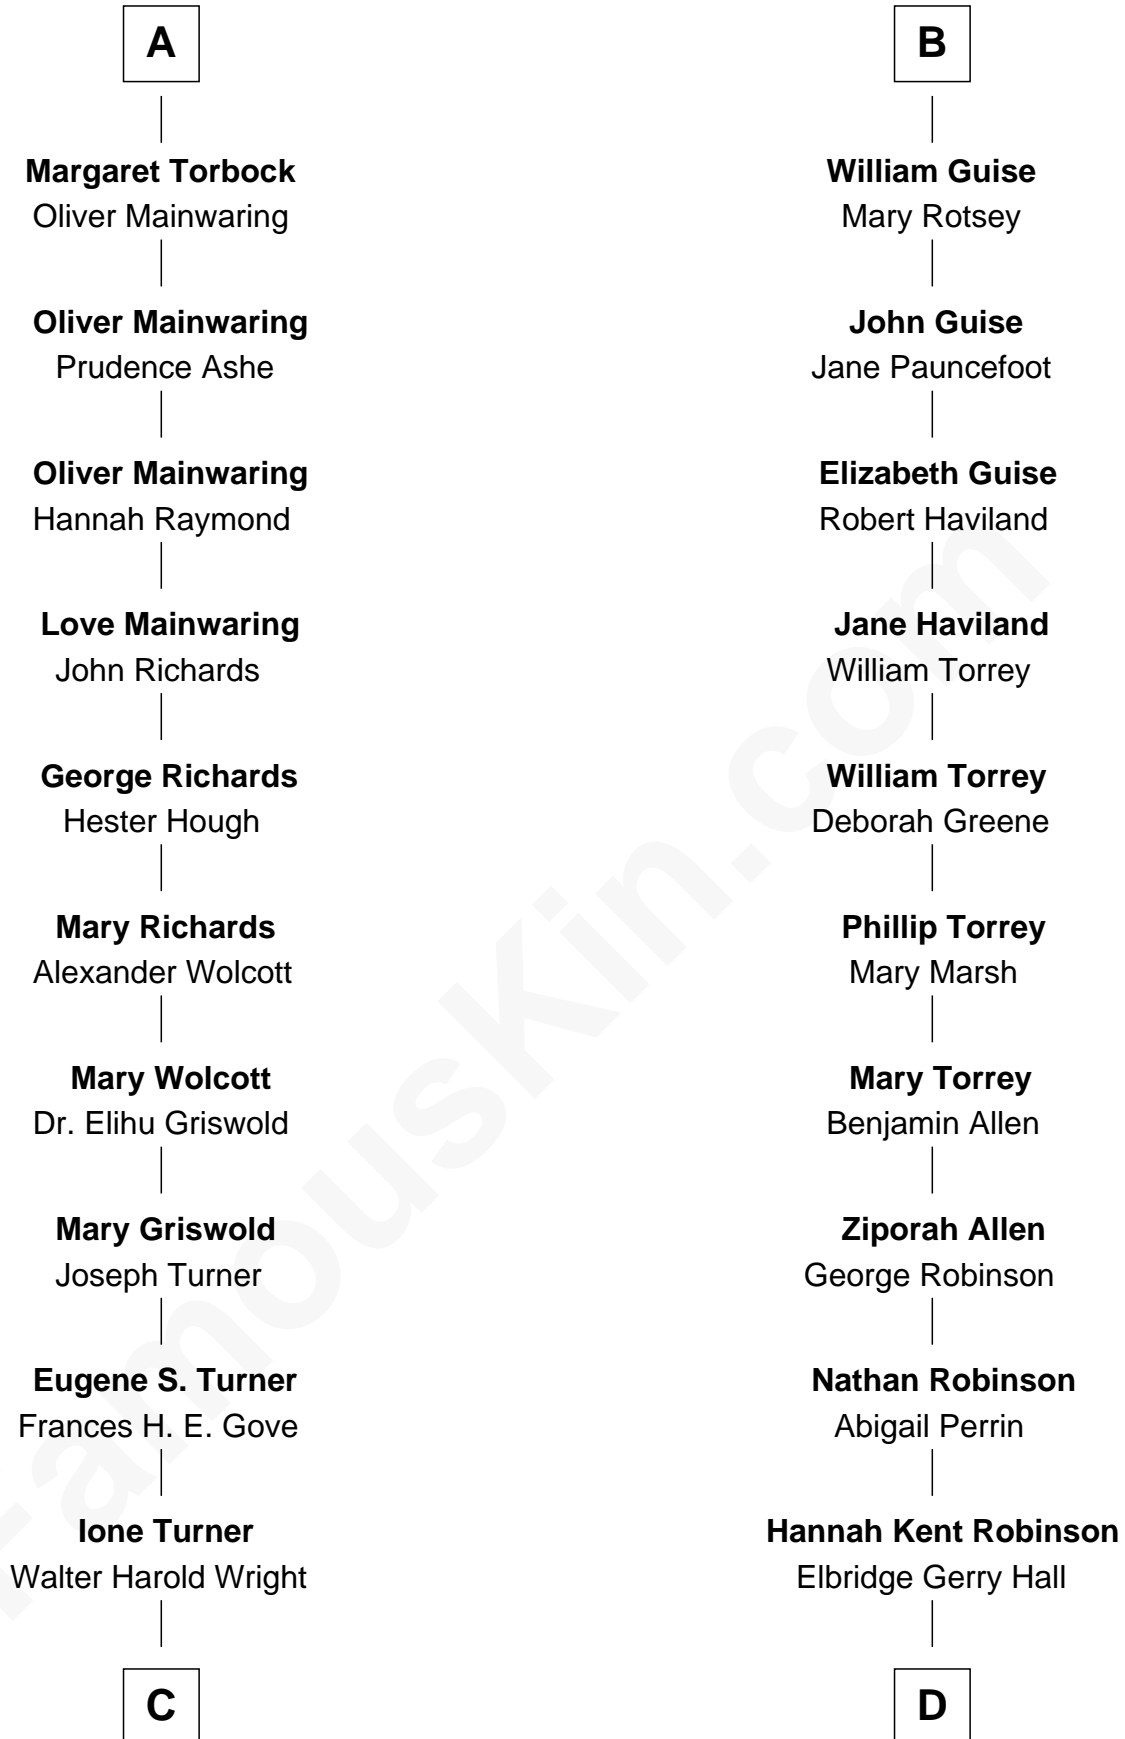

FamousKin.com Relationship Chart of

Ed Helms

TV and Movie Actor

20th cousin of

Raquel Welch

Movie Actress

Elizabeth de Badlesmere

with husband
Sir William de Bohun

Elizabeth Mortimer
Sir Henry Percy

Sir John Stanley
Elizabeth Weever

Sir Henry Percy
Eleanor Neville

Margery Stanley
Sir William Torbock

Katherine Percy
Sir Edmund Grey

Thomas Torbock
Elizabeth Moore

Anne Grey
Sir John Grey

William Torbock
Catherine Gerard

Tacy Grey
John Guise

A

B

C

Inez Emeline Wright
George Pullen Jackson

Frances Helen Jackson
Fitzgerald Sale Parker

Pamela Ann Parker
John A. Helms