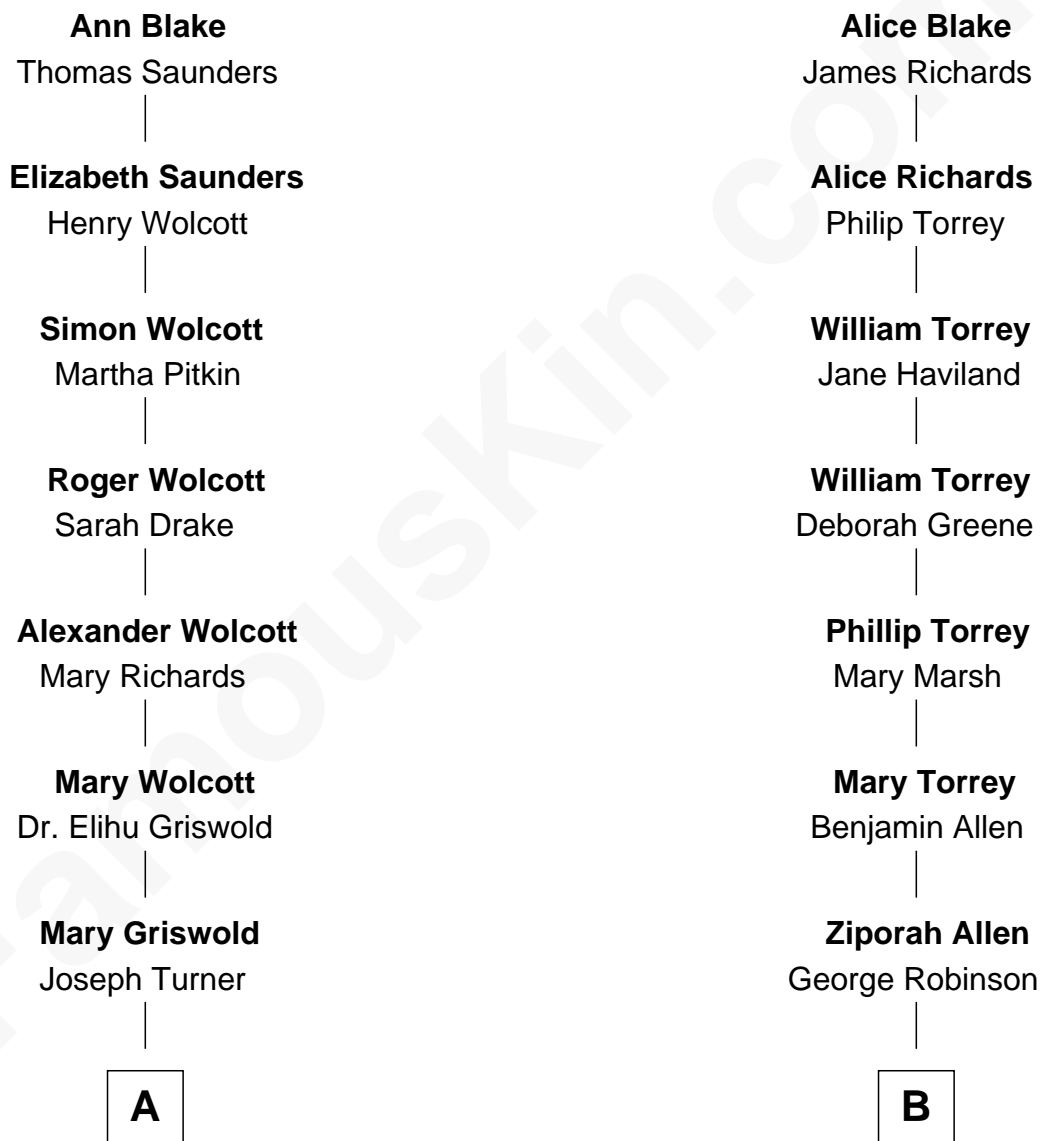

FamousKin.com Relationship Chart of

Ed Helms

TV and Movie Actor

12th cousin of

Raquel Welch

Movie Actress

John Blake

Joan - - - - -