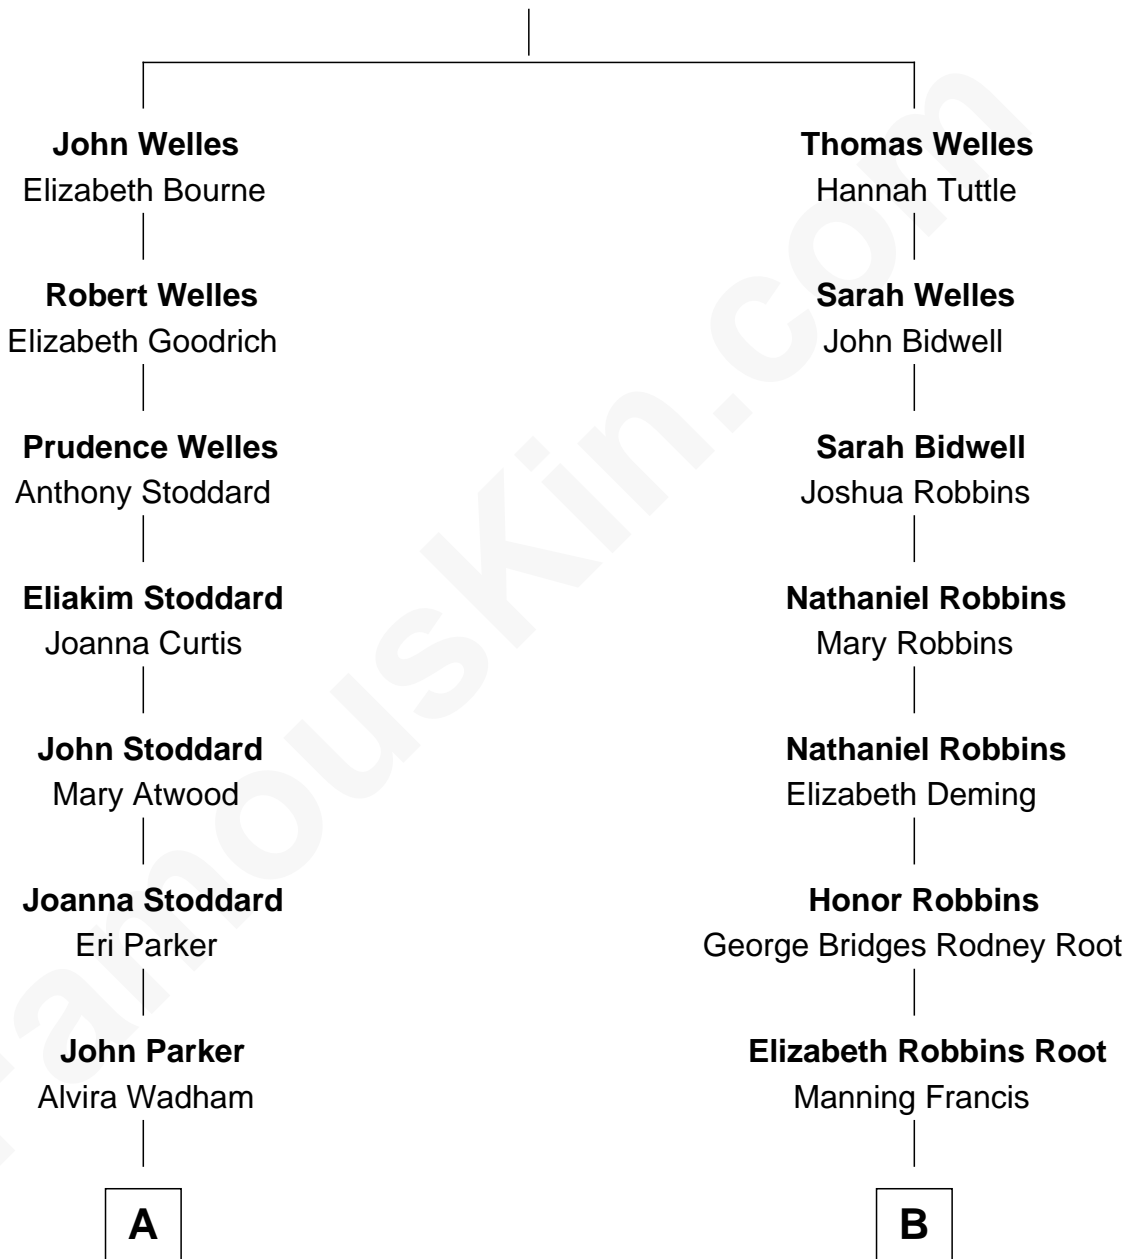

FamousKin.com Relationship Chart of

Ed Helms

TV and Movie Actor

10th cousin 1 time removed of

Nancy (Davis) Reagan

First Lady of President Ronald Reagan

Thomas Welles

Alice Tomes

A

Bishop Linus Parker
Ellen Katherine Burruss

Fitzgerald Sale Parker
Lucy Irvine Paxton

Fitzgerald Sale Parker
Frances Helen Jackson

Pamela Ann Parker
John A. Helms

Ed Helms
TV and Movie Actor

B

Frederick Augustus Francis
Jessie Anne Stevens