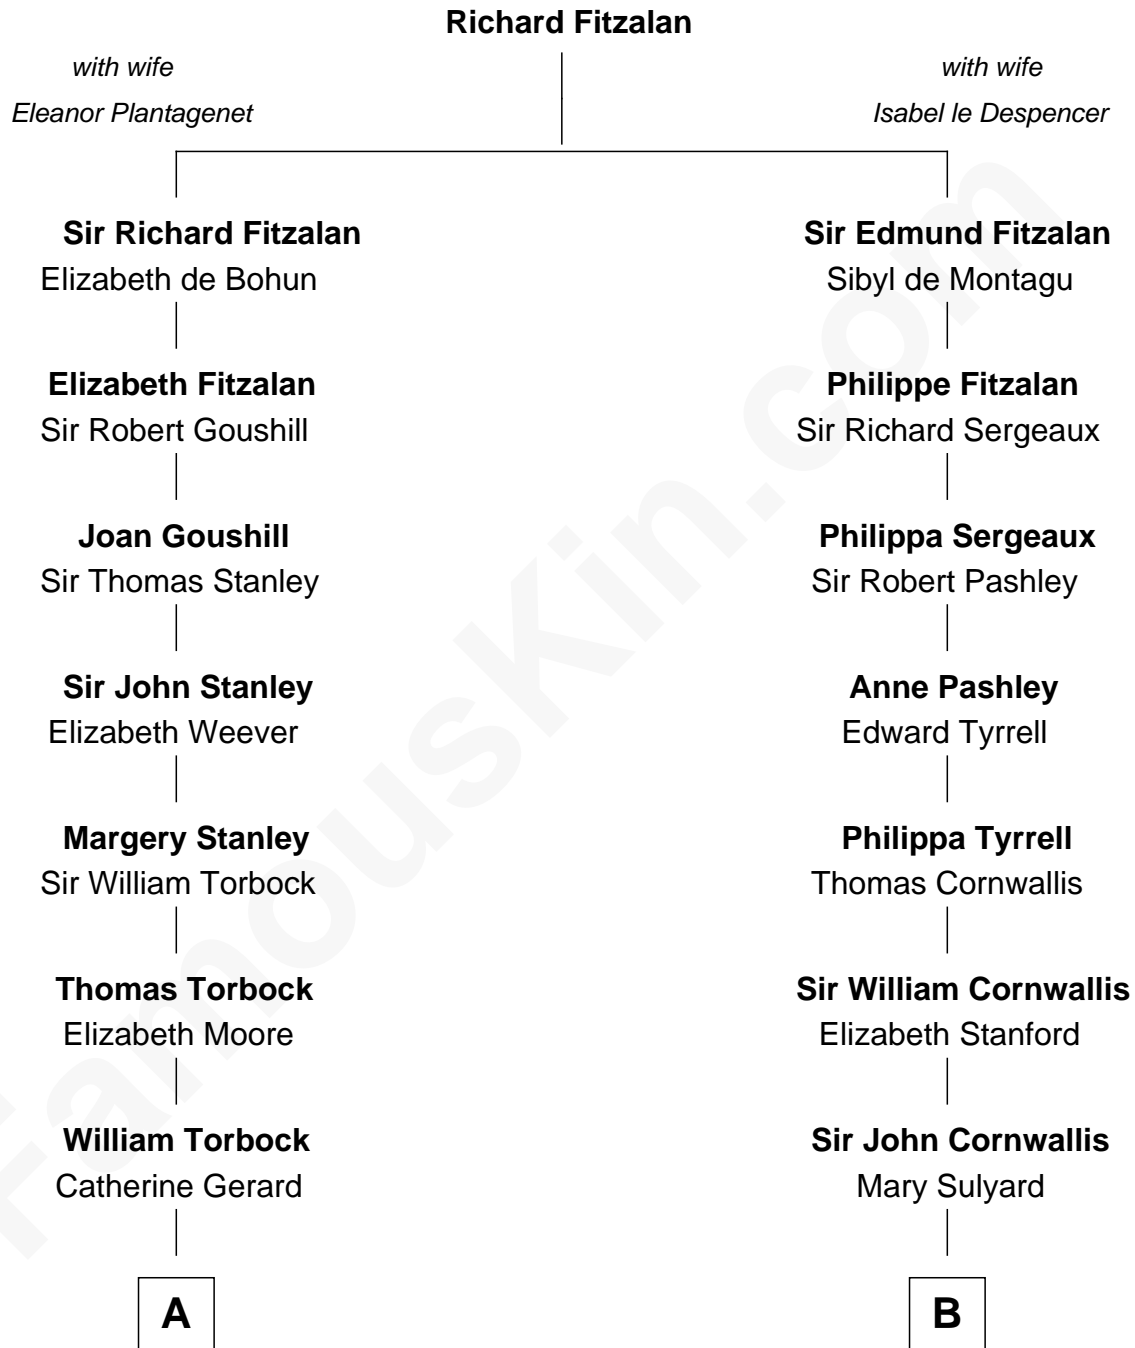

FamousKin.com

Relationship Chart of

Ed Helms

TV and Movie Actor

18th cousin 2 times removed of

Ellen Louise (Axson) Wilson

First Lady of President Woodrow Wilson

C