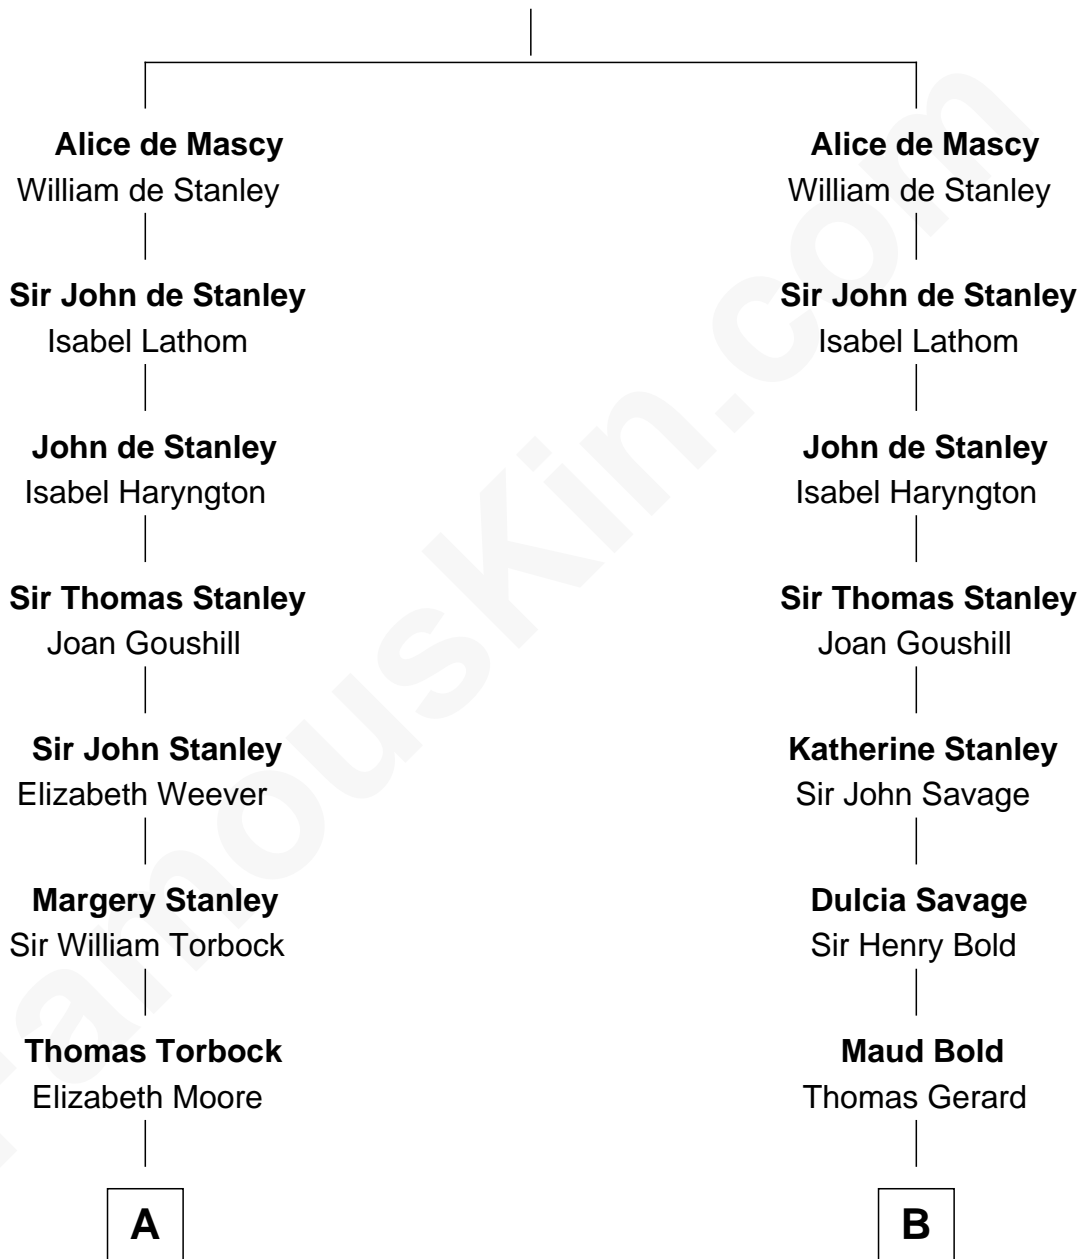

FamousKin.com Relationship Chart of

Ed Helms

TV and Movie Actor

19th cousin 2 times removed of

Edith (Bolling) Wilson

First Lady of President Woodrow Wilson

Hugh de Mascy

C

Ione Turner
Walter Harold Wright

Inez Emeline Wright
George Pullen Jackson

Frances Helen Jackson
Fitzgerald Sale Parker

Pamela Ann Parker
John A. Helms

Ed Helms
TV and Movie Actor

D

Anne E. Wigginton
Archibald Bolling

William Holcombe Bolling
Sarah Spiers White

Edith (Bolling) Wilson
First Lady of Woodrow Wilson