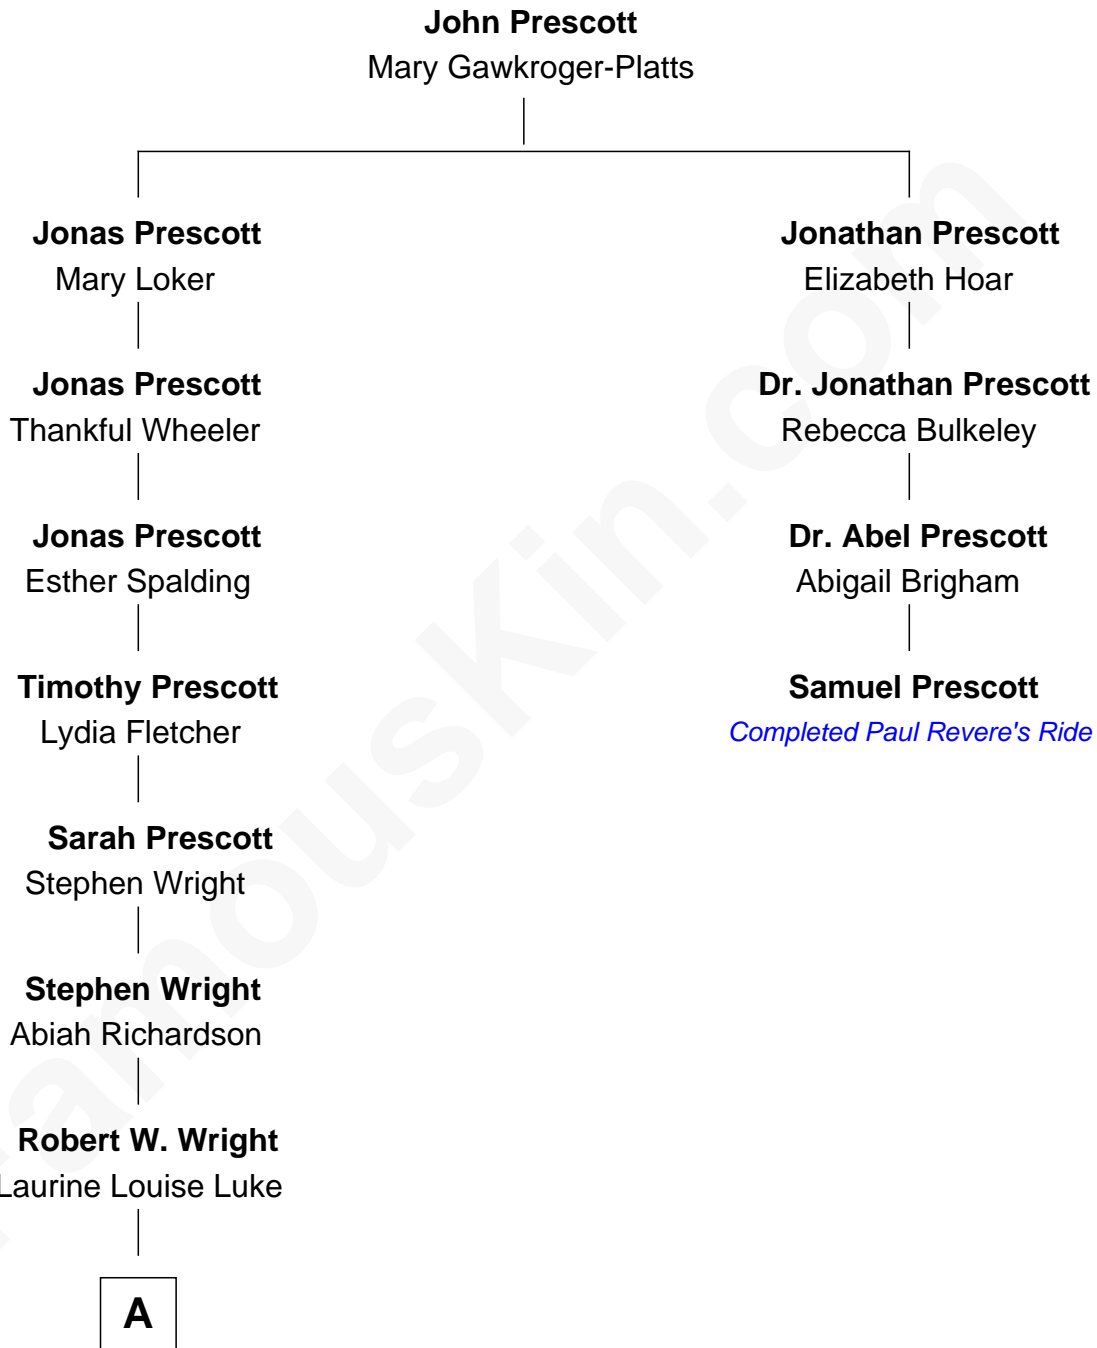

# FamousKin.com Relationship Chart of

**Ed Helms**

*TV and Movie Actor*

3rd cousin 8 times removed of

**Samuel Prescott**

*Completed Paul Revere's Midnight Ride*

**A**

—  
**Walter Harold Wright**

Ione Turner

—  
**Inez Emeline Wright**

George Pullen Jackson

—  
**Frances Helen Jackson**

Fitzgerald Sale Parker

—  
**Pamela Ann Parker**

John A. Helms

—  
**Ed Helms**

*TV and Movie Actor*