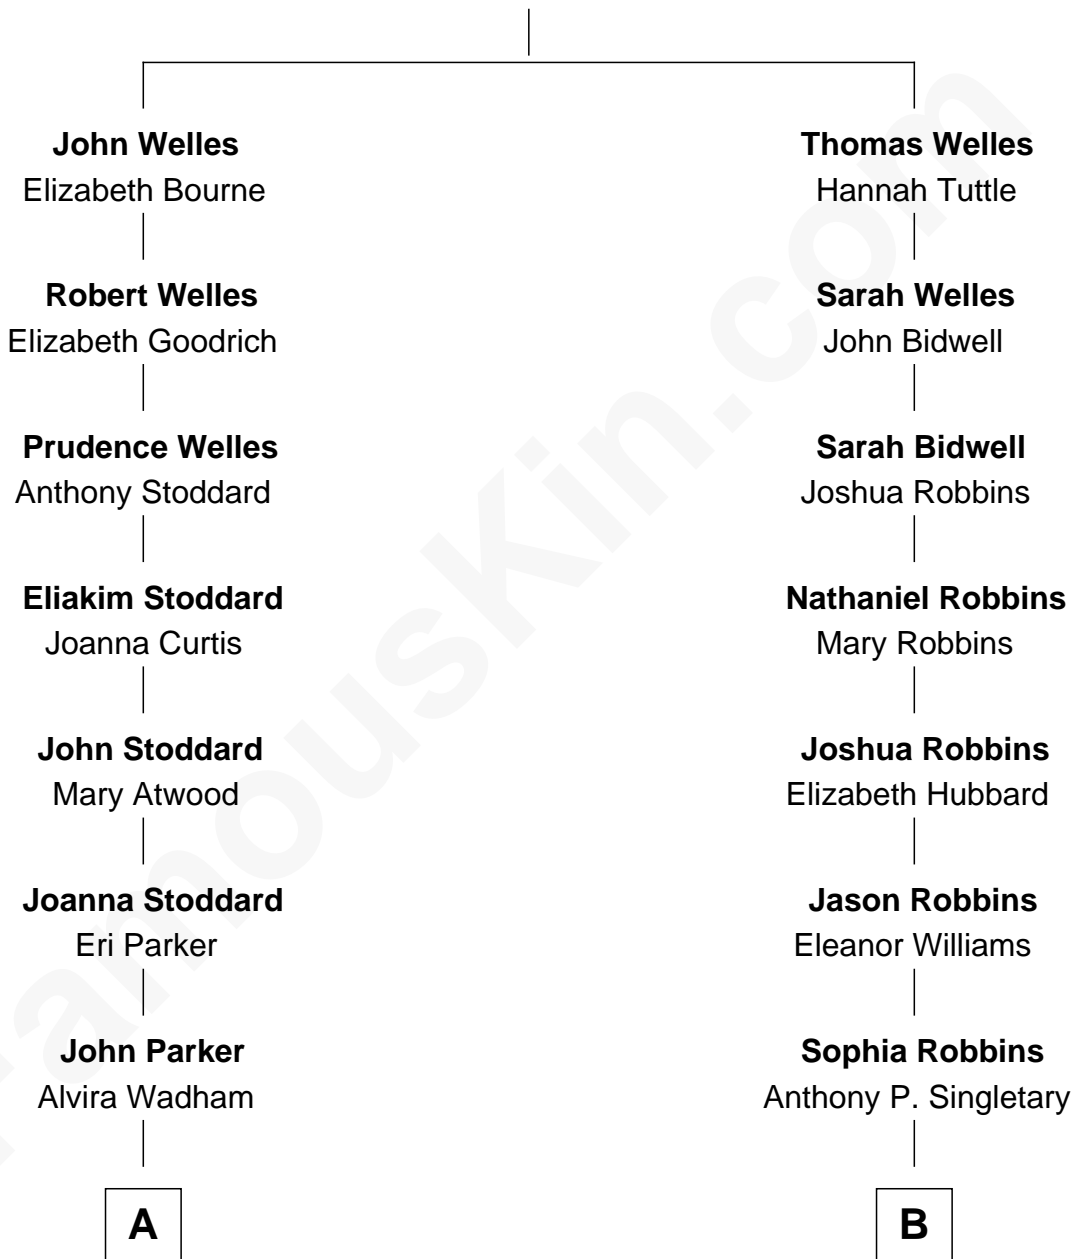

FamousKin.com Relationship Chart of

Ed Helms

TV and Movie Actor

11th cousin of

John Hinckley, Jr.

Shot President Ronald Reagan

Thomas Welles

Alice Tomes

A

Bishop Linus Parker
Ellen Katherine Burruss

Fitzgerald Sale Parker
Lucy Irvine Paxton

Fitzgerald Sale Parker
Frances Helen Jackson

Pamela Ann Parker
John A. Helms

Ed Helms
TV and Movie Actor

B

Victoria Singletary
James Thompson