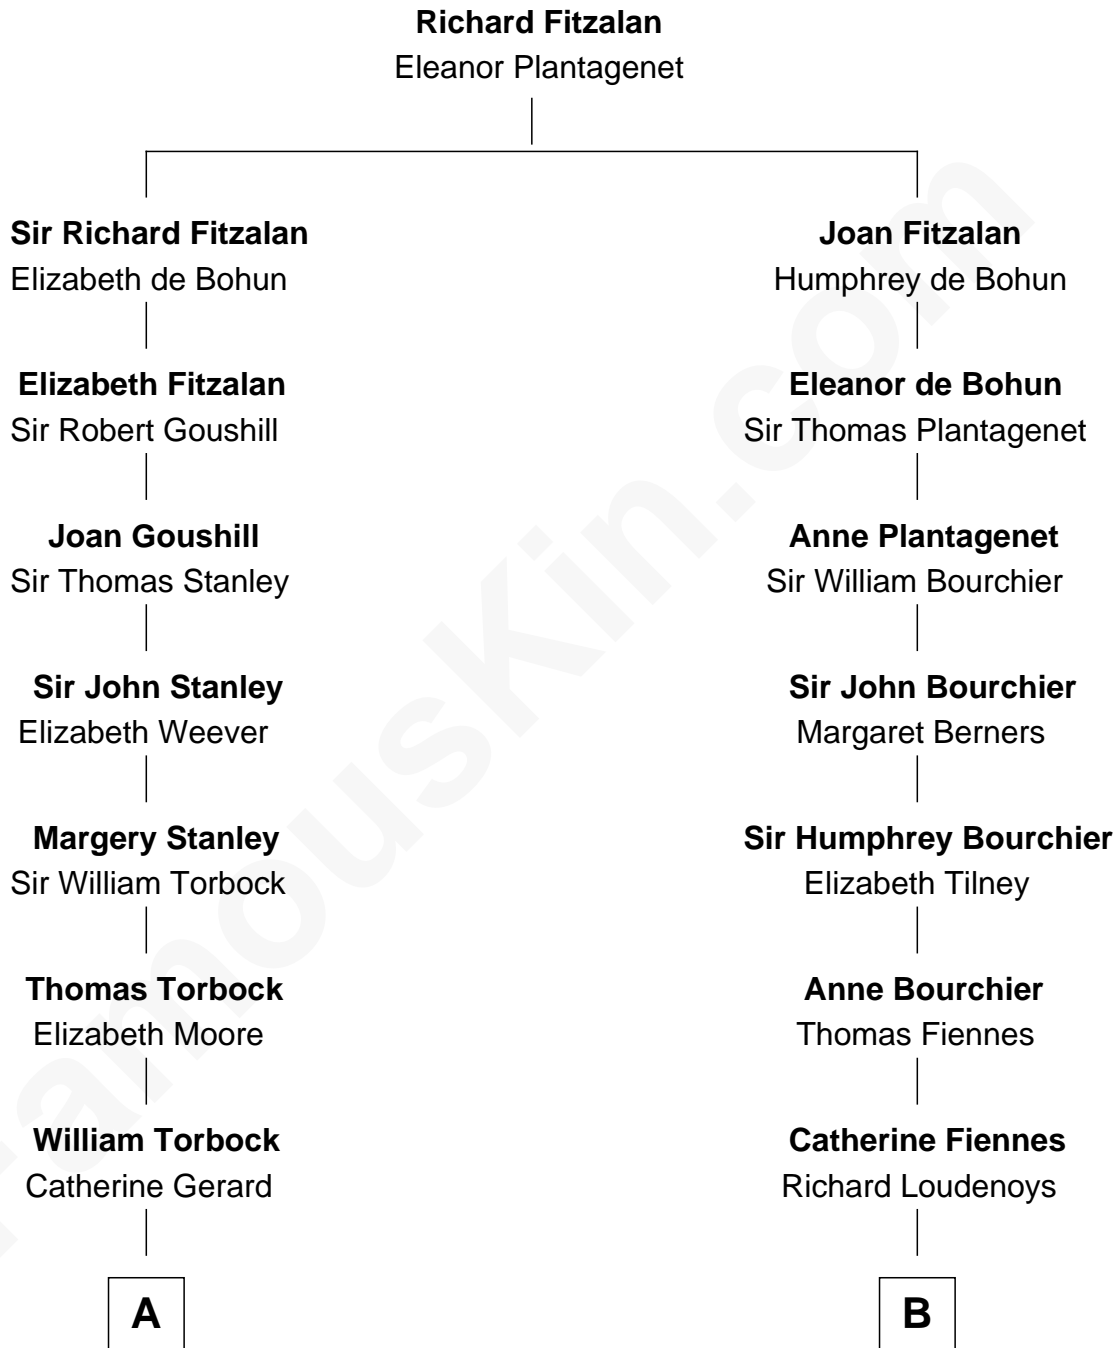

FamousKin.com

Relationship Chart of

Ed Helms

TV and Movie Actor

19th cousin 1 time removed of

Frank Lloyd Wright
American Architect

C

Inez Emeline Wright
George Pullen Jackson

Frances Helen Jackson
Fitzgerald Sale Parker

Pamela Ann Parker
John A. Helms

Ed Helms
TV and Movie Actor

D

Rev. David Wright
Abigail Goddard

William Carey Wright
Anna Lloyd Jones

Frank Lloyd Wright
American Architect