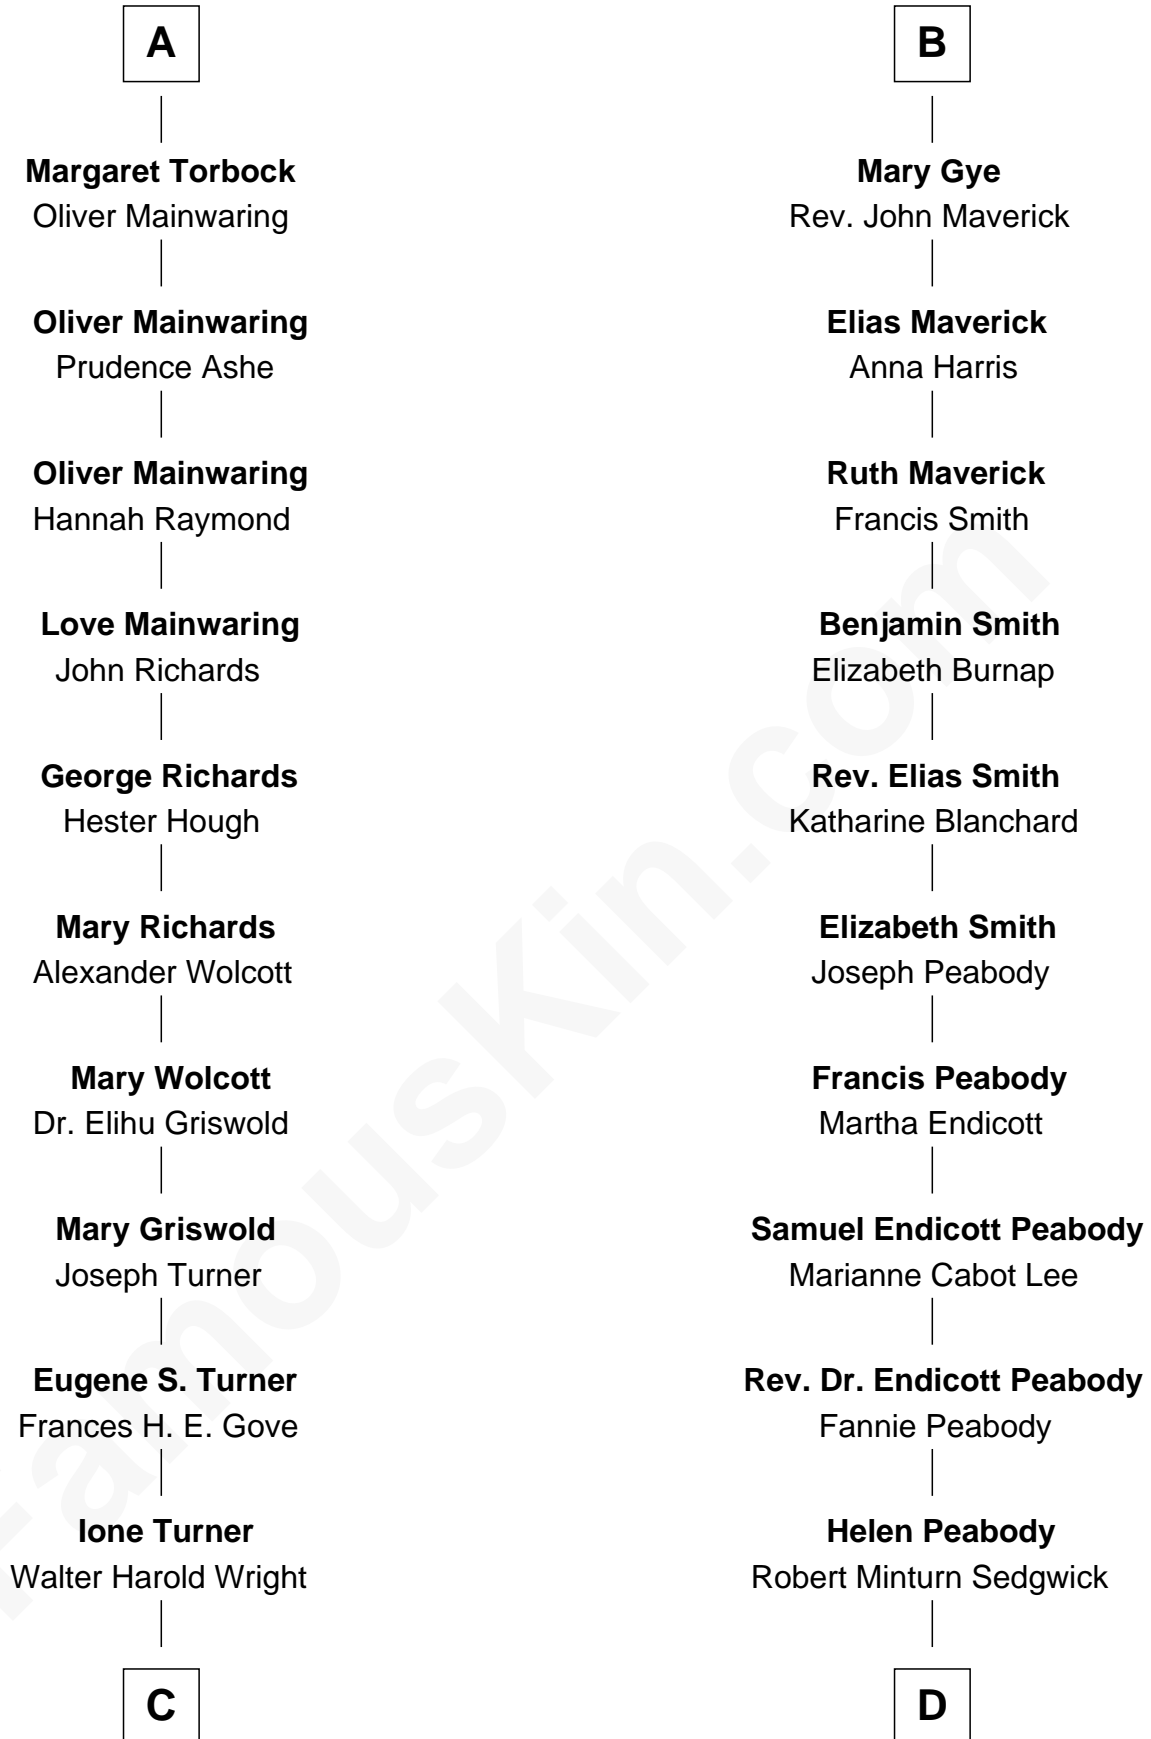

# FamousKin.com Relationship Chart of

**Ed Helms**

*TV and Movie Actor*

18th cousin 2 times removed of

**Kyra Sedgwick**

*TV and Movie Actress*

**Richard Fitzalan**  
Eleanor Plantagenet

**Sir Richard Fitzalan**  
Elizabeth de Bohun

**Elizabeth Fitzalan**  
Sir Robert Goushill

**Joan Goushill**  
Sir Thomas Stanley

**Sir John Stanley**  
Elizabeth Weever

**Margery Stanley**  
Sir William Torbock

**Thomas Torbock**  
Elizabeth Moore

**William Torbock**  
Catherine Gerard

**A**

**John Fitzalan**  
Eleanor Maltravers

**Joan Fitzalan**  
Sir William Echyngham

**Joan Echyngham**  
Sir John Bayntun

**Henry Bayntun**  
-----

**Jane Bayntun**  
Thomas Prowse

**Mary Prowse**  
John Gye

**Robert Gye**  
Grace Dowrish

**B**

**C**

**Inez Emeline Wright**  
George Pullen Jackson

**Frances Helen Jackson**  
Fitzgerald Sale Parker

**Pamela Ann Parker**  
John A. Helms

**Ed Helms**  
*TV and Movie Actor*