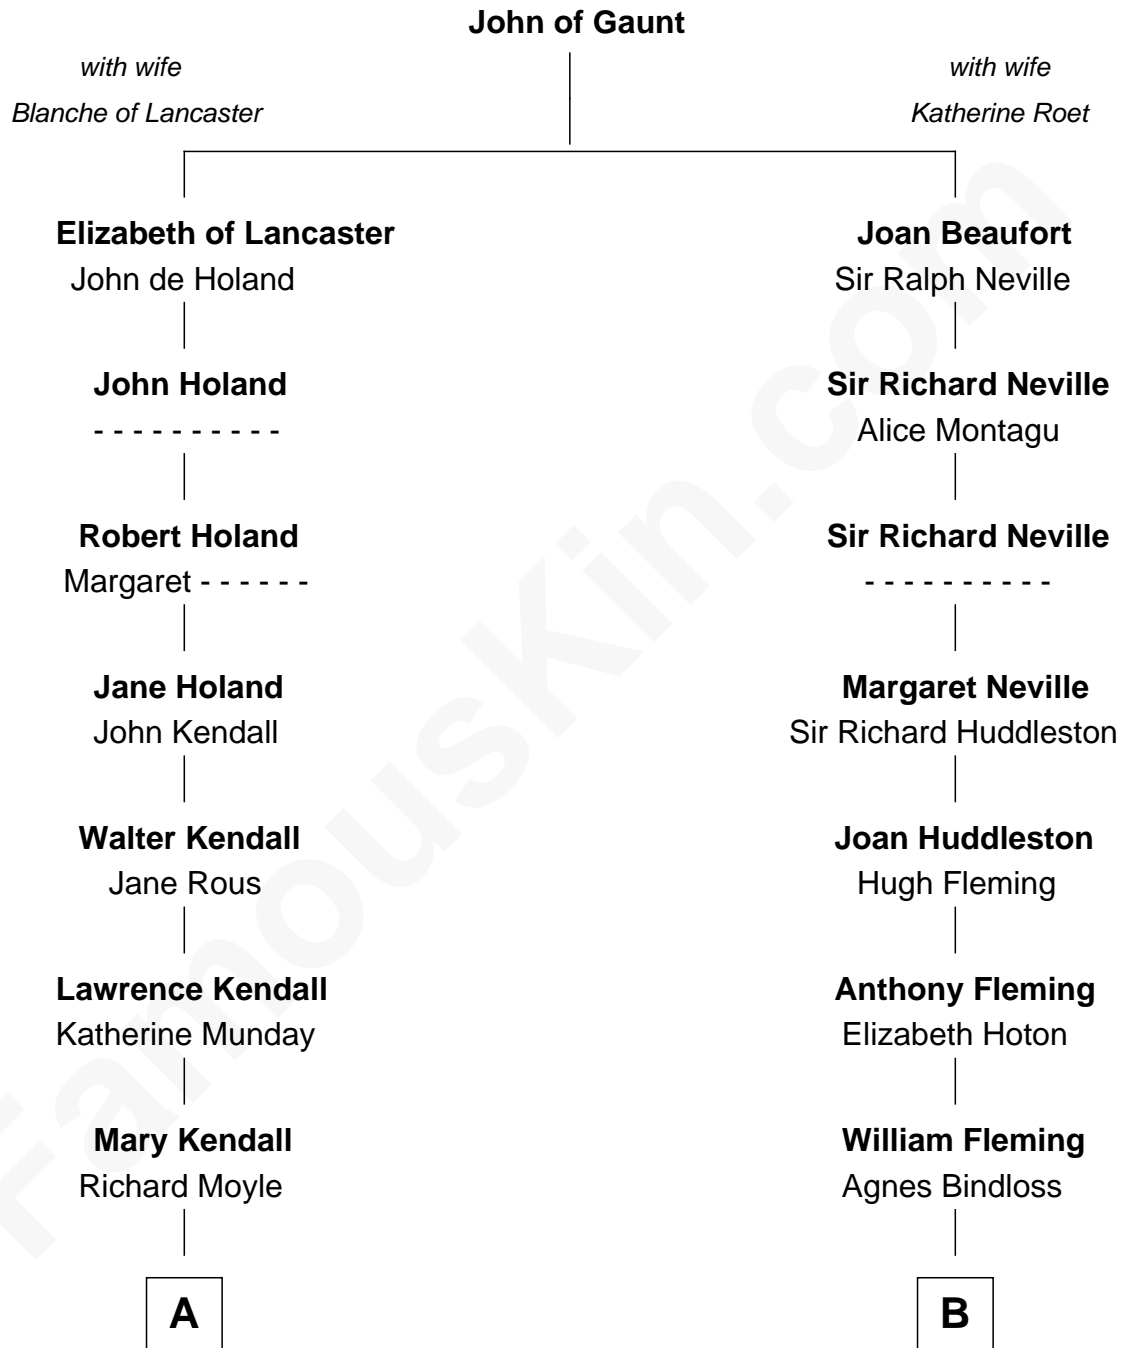

FamousKin.com Relationship Chart of

Ed Helms

TV and Movie Actor

13th cousin 7 times removed of

Fletcher Christian

Leader of the mutiny on the Bounty

C

Inez Emeline Wright
George Pullen Jackson