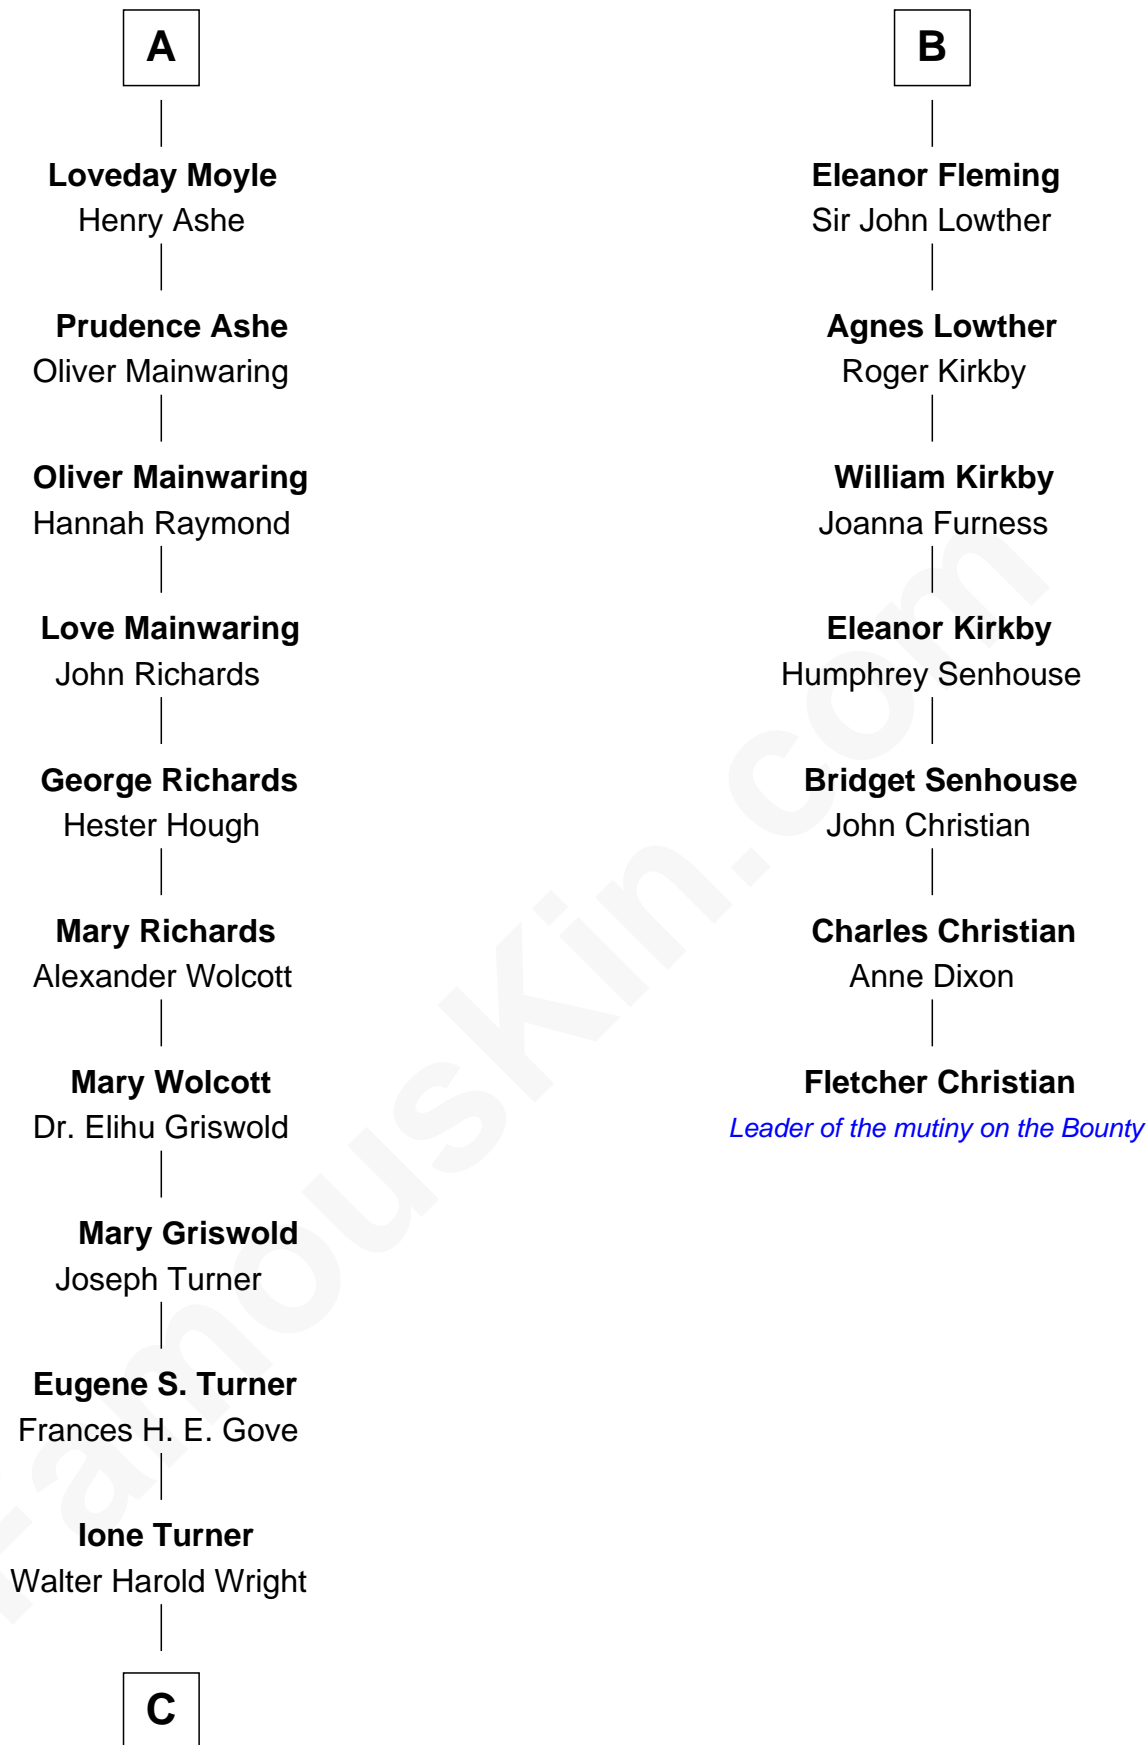

FamousKin.com Relationship Chart of

Ed Helms

TV and Movie Actor

13th cousin 7 times removed of

Fletcher Christian

Leader of the mutiny on the Bounty

C

Inez Emeline Wright
George Pullen Jackson

Frances Helen Jackson
Fitzgerald Sale Parker

Pamela Ann Parker
John A. Helms

Ed Helms
TV and Movie Actor

FamousKin.com