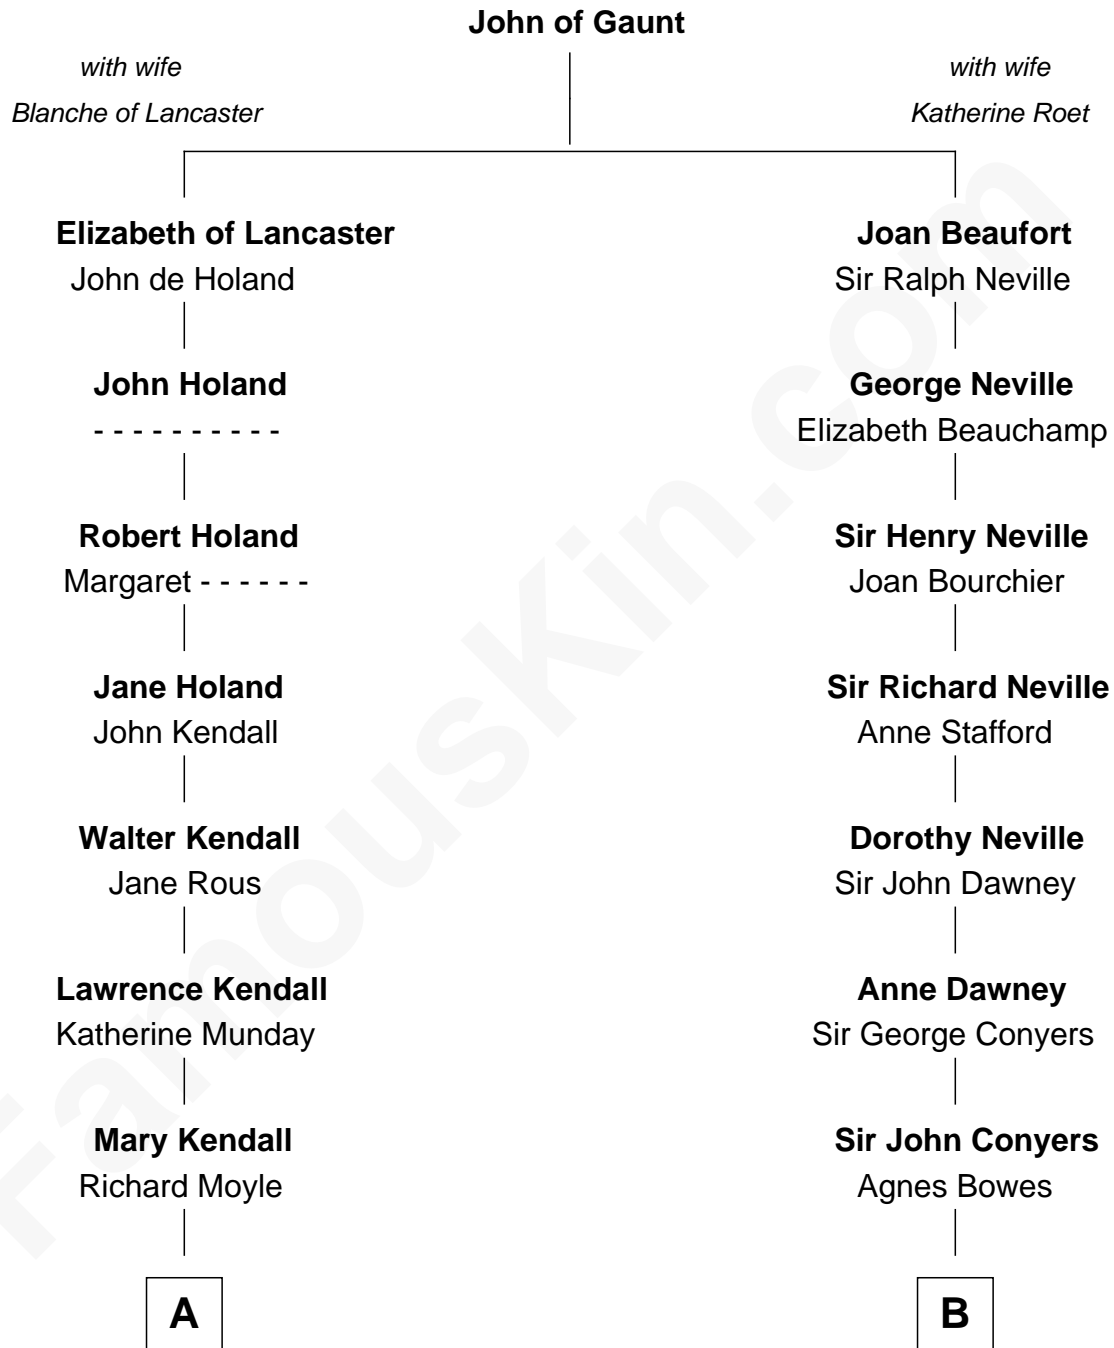

FamousKin.com

Relationship Chart of

Ed Helms

TV and Movie Actor

19th cousin 1 time removed of

Parker Stevenson

TV and Movie Actor

C