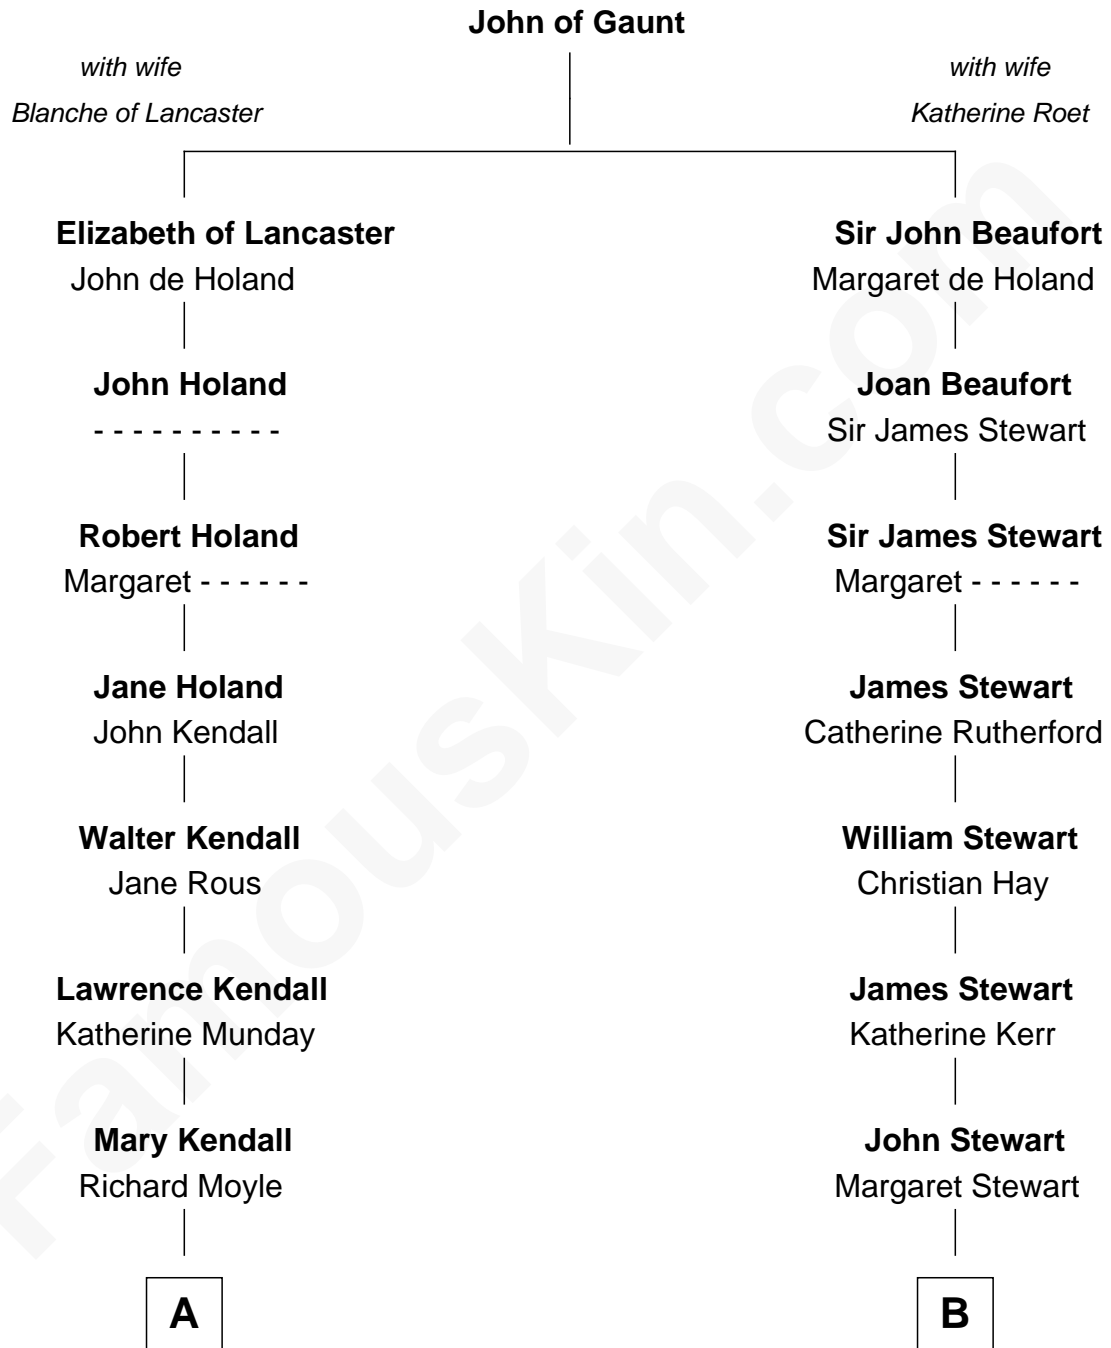

FamousKin.com

Relationship Chart of

Ed Helms

TV and Movie Actor

16th cousin 4 times removed of

Johnny Mercer

Songwriter and Co-Founder of Capitol Records

C