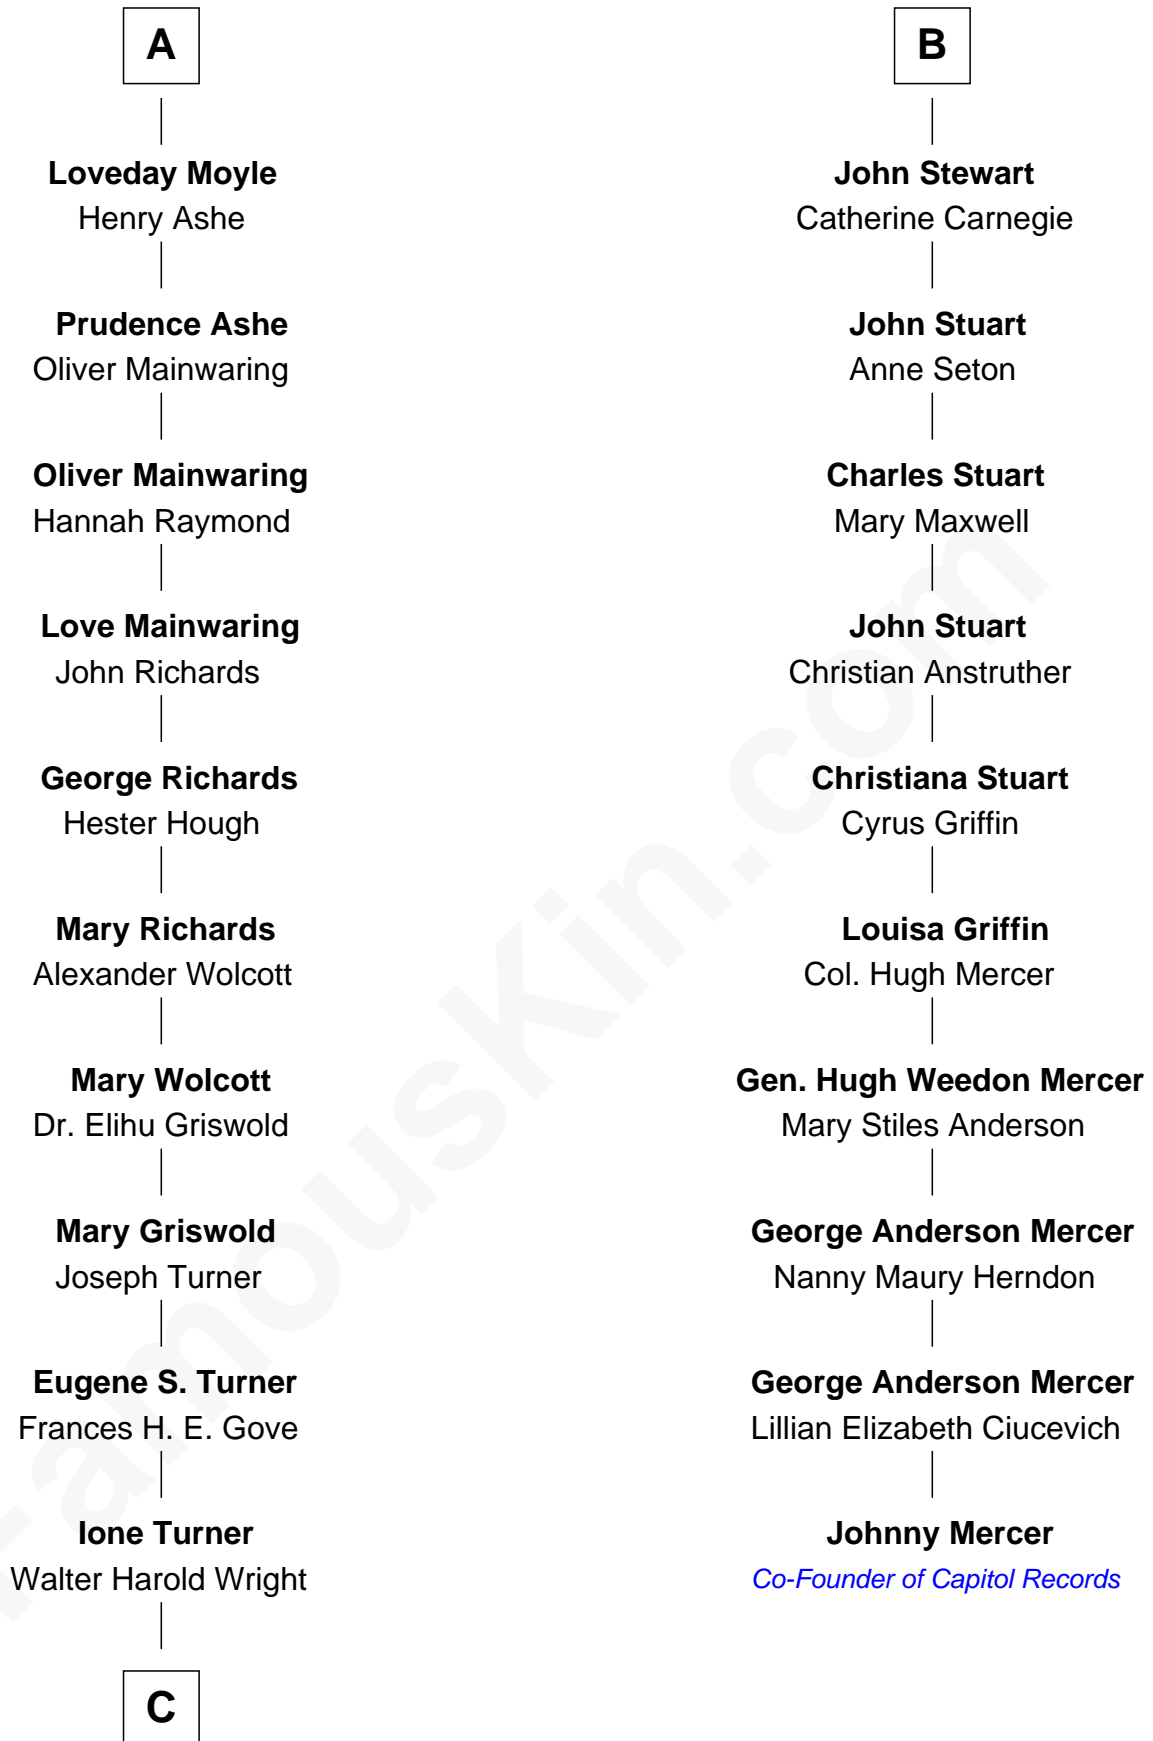

FamousKin.com

Relationship Chart of

Ed Helms

TV and Movie Actor

16th cousin 4 times removed of

Johnny Mercer

Songwriter and Co-Founder of Capitol Records

C

Inez Emeline Wright
George Pullen Jackson

Frances Helen Jackson
Fitzgerald Sale Parker

Pamela Ann Parker
John A. Helms

Ed Helms
TV and Movie Actor

FamousKin.com