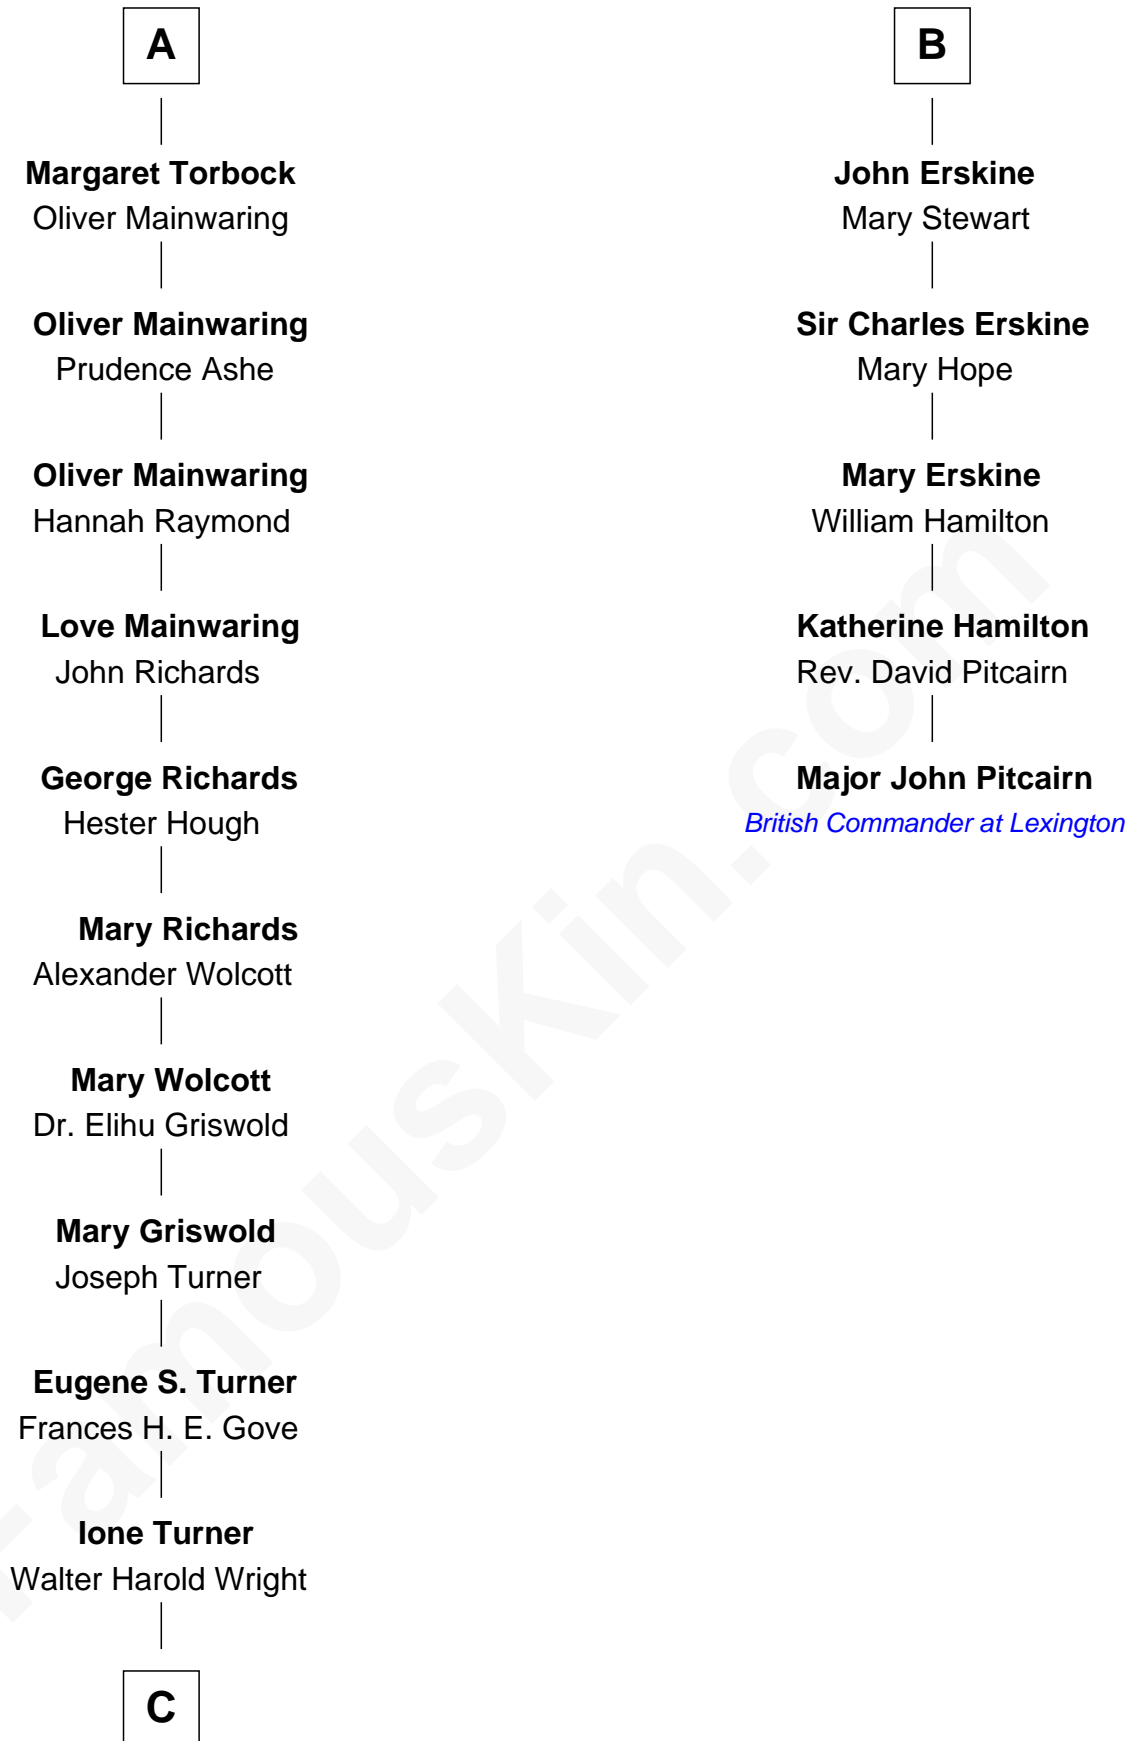

## Relationship Chart of

### Ed Helms

*TV and Movie Actor*

11th cousin 9 times removed of

### Major John Pitcairn

*British Commander at Battle of Lexington*

**C**

**Inez Emeline Wright**  
George Pullen Jackson

**Frances Helen Jackson**  
Fitzgerald Sale Parker

**Pamela Ann Parker**  
John A. Helms