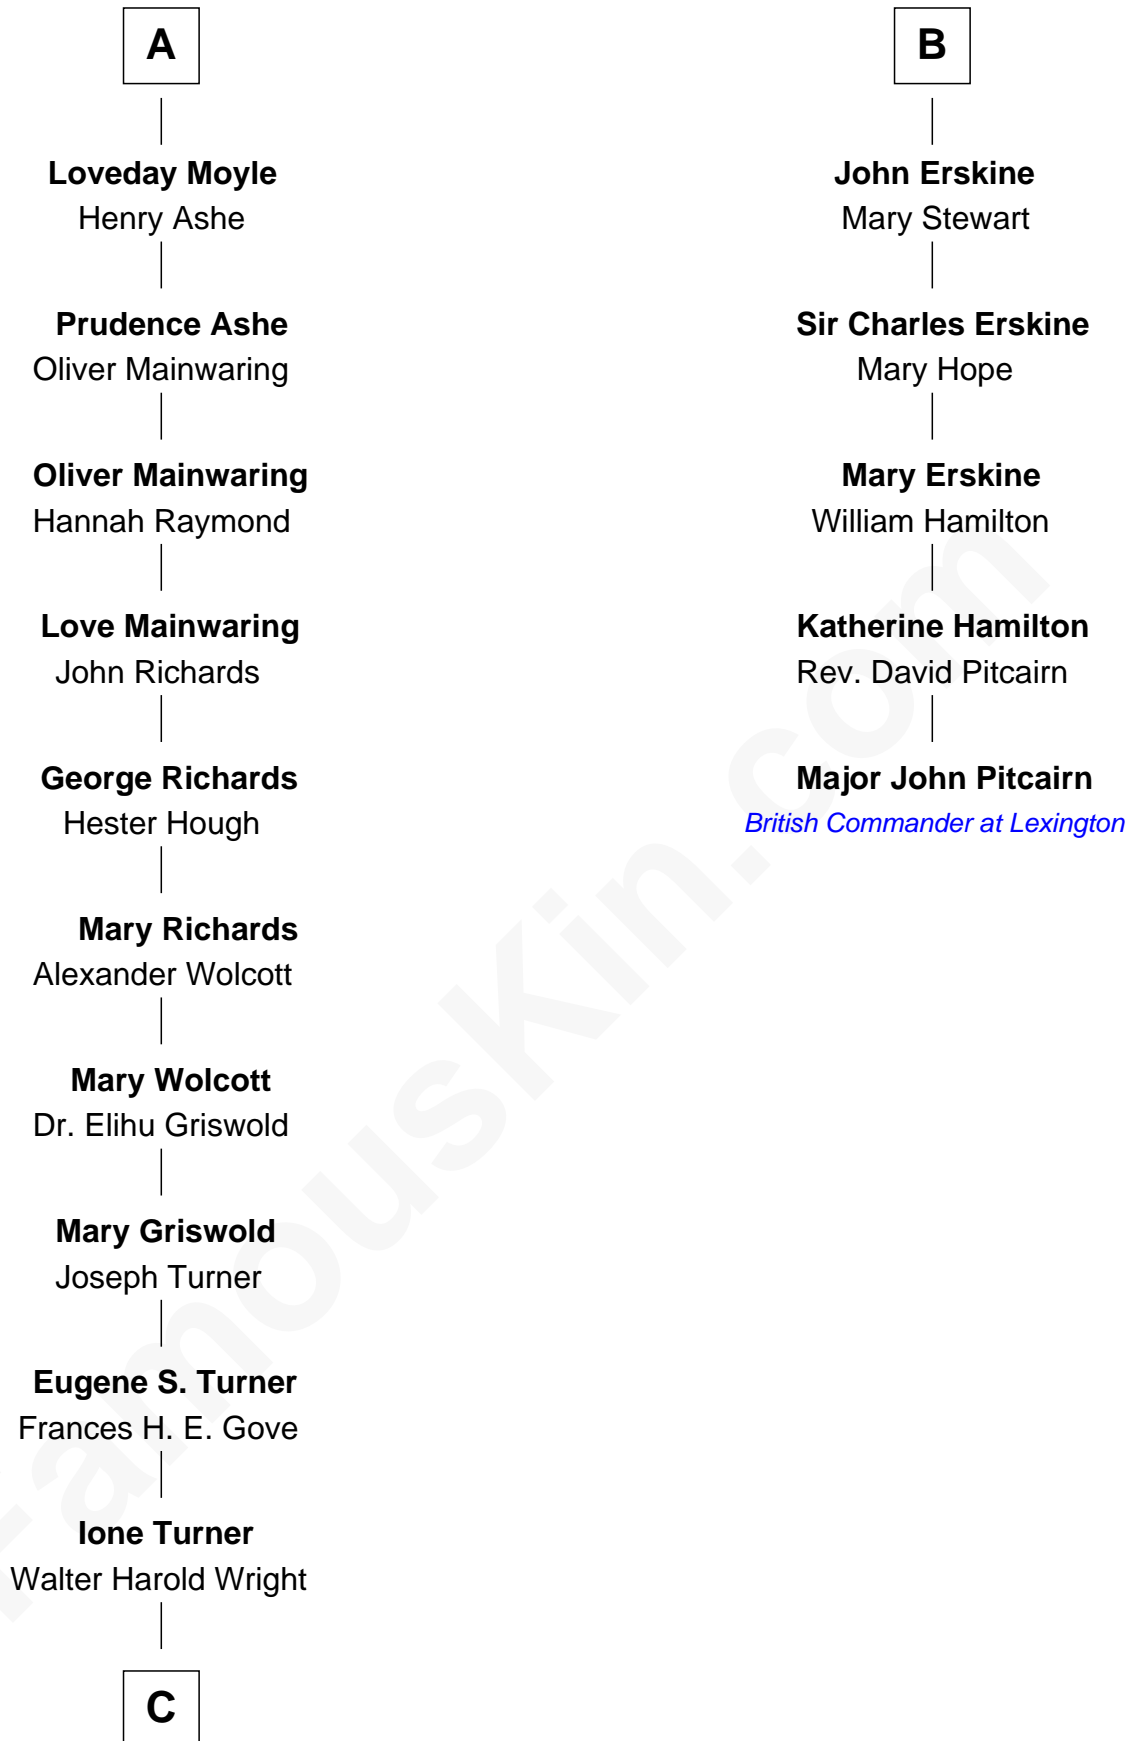

## Relationship Chart of

### Ed Helms

TV and Movie Actor

11th cousin 9 times removed of

### Major John Pitcairn

British Commander at Battle of Lexington

**C**

**Inez Emeline Wright**  
George Pullen Jackson

**Frances Helen Jackson**  
Fitzgerald Sale Parker

**Pamela Ann Parker**  
John A. Helms