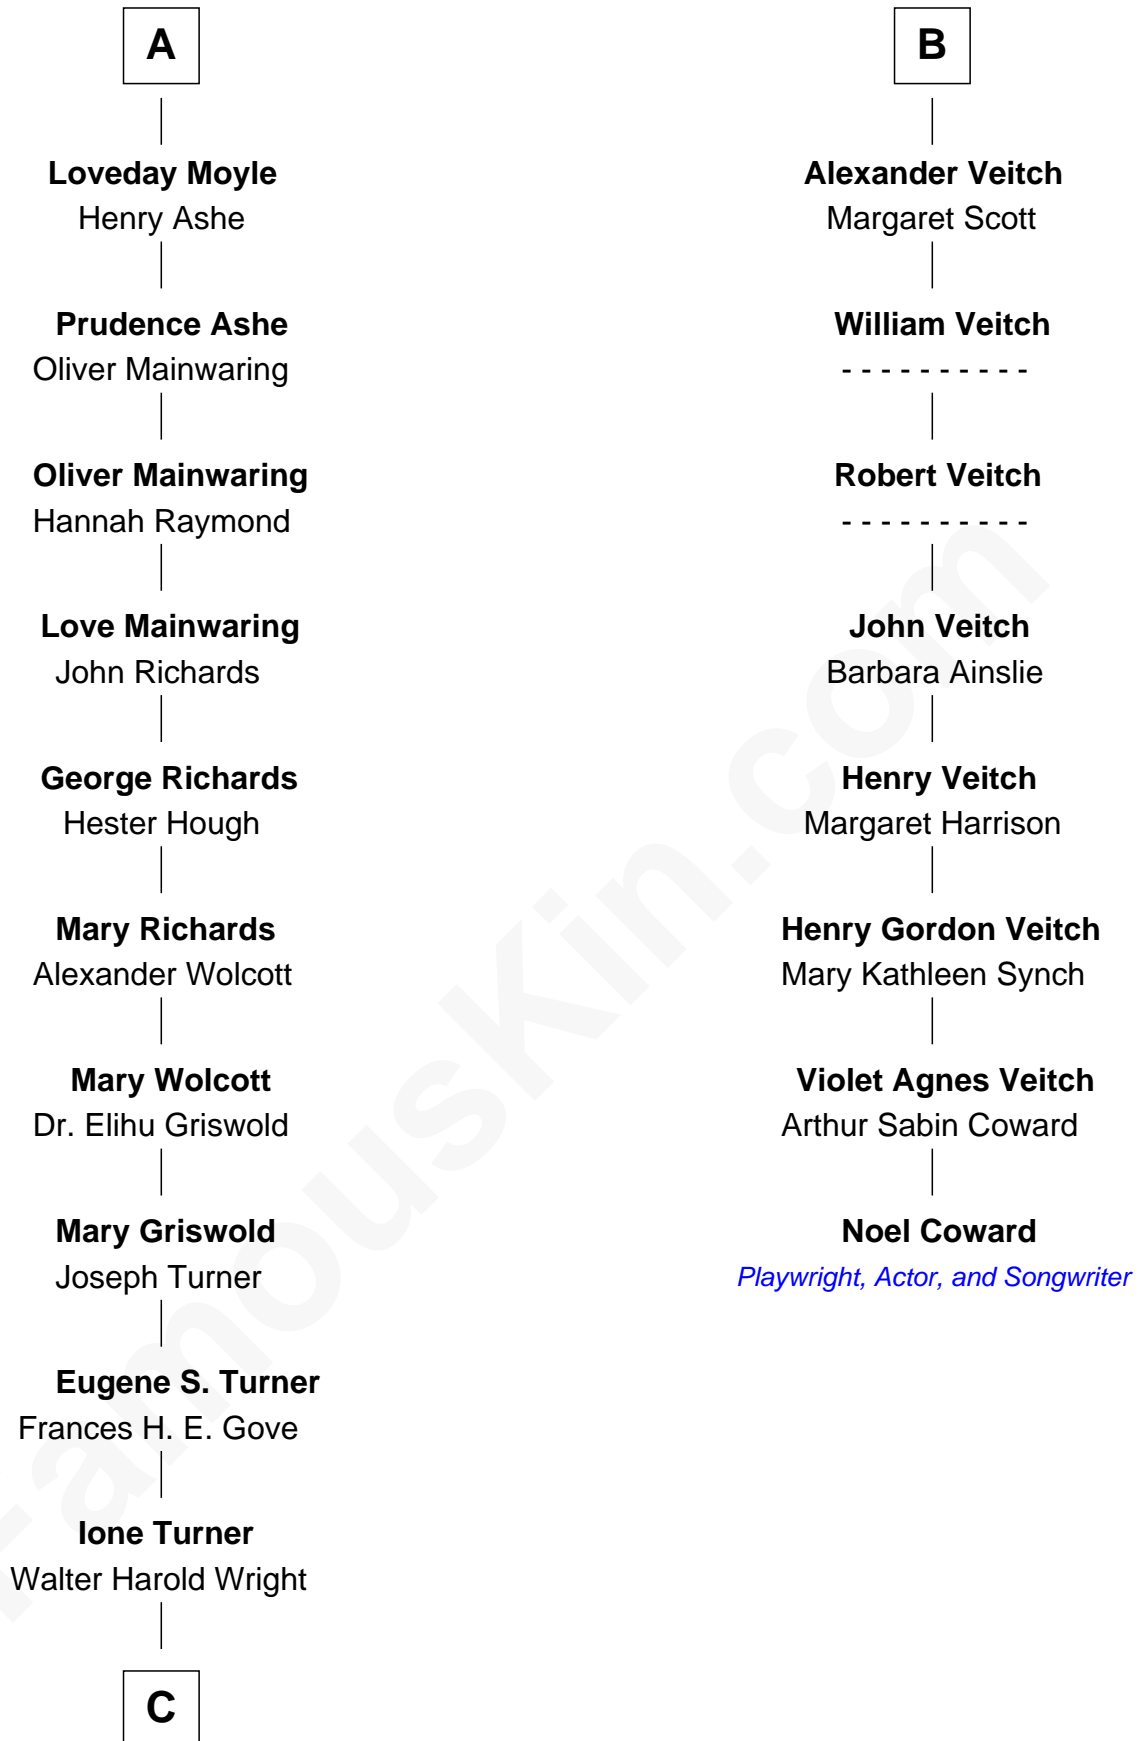

FamousKin.com Relationship Chart of

Ed Helms

TV and Movie Actor

14th cousin 6 times removed of

Noel Coward

Playwright, Actor, and Songwriter

C

Inez Emeline Wright
George Pullen Jackson

Frances Helen Jackson
Fitzgerald Sale Parker

Pamela Ann Parker
John A. Helms

Ed Helms
TV and Movie Actor