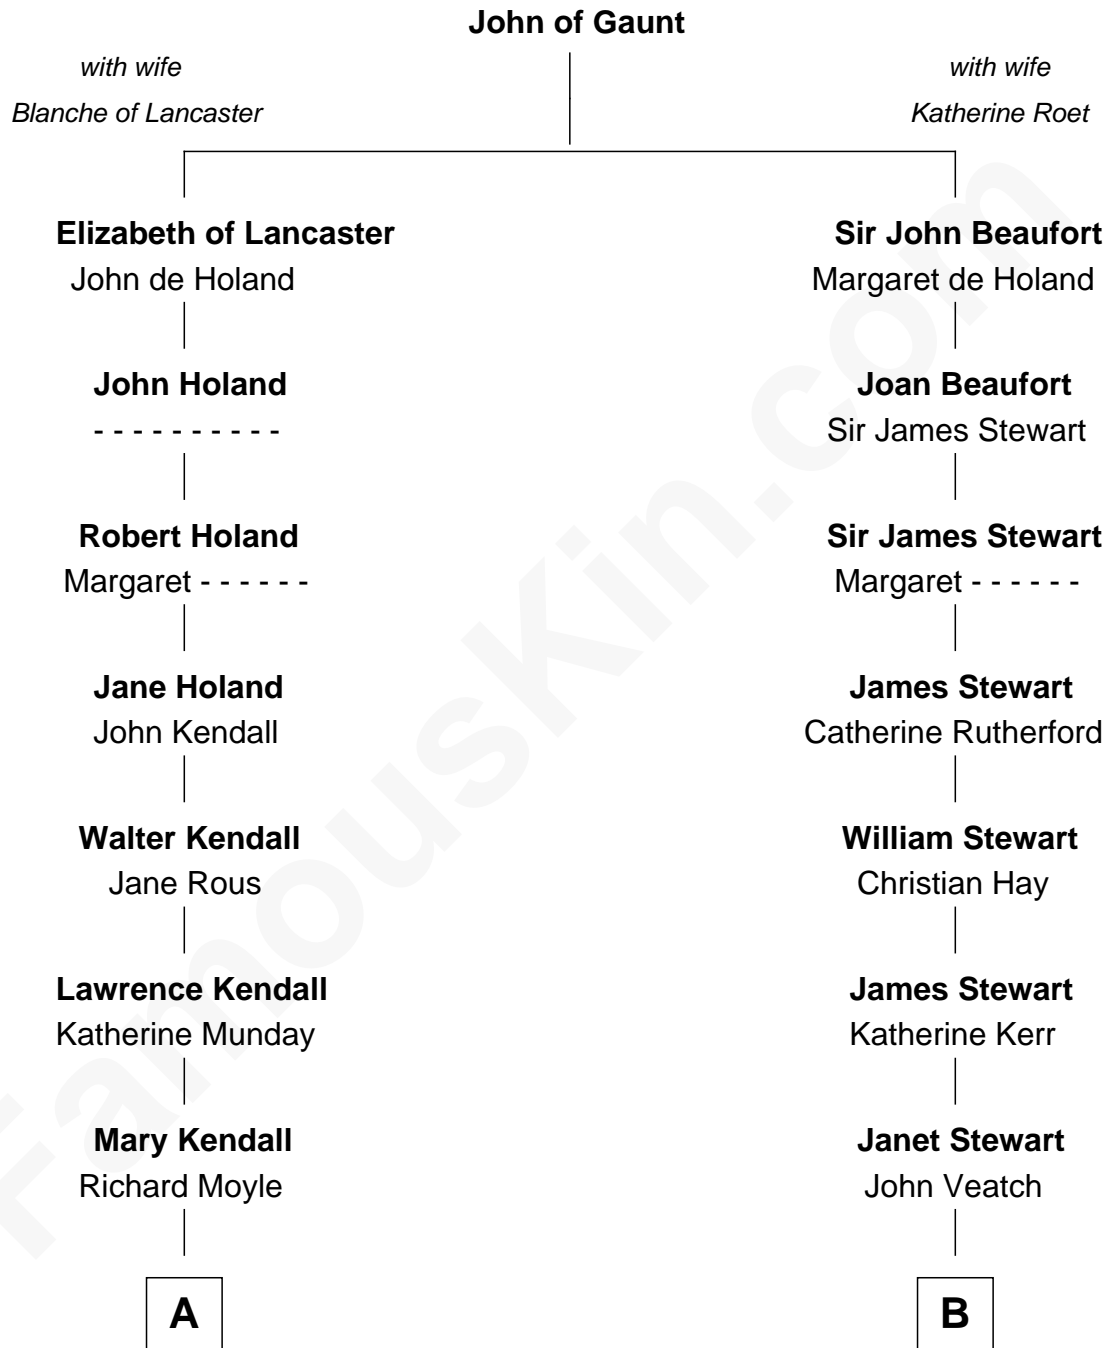

FamousKin.com Relationship Chart of

Ed Helms

TV and Movie Actor

14th cousin 6 times removed of

Noel Coward

Playwright, Actor, and Songwriter

C

Inez Emeline Wright
George Pullen Jackson