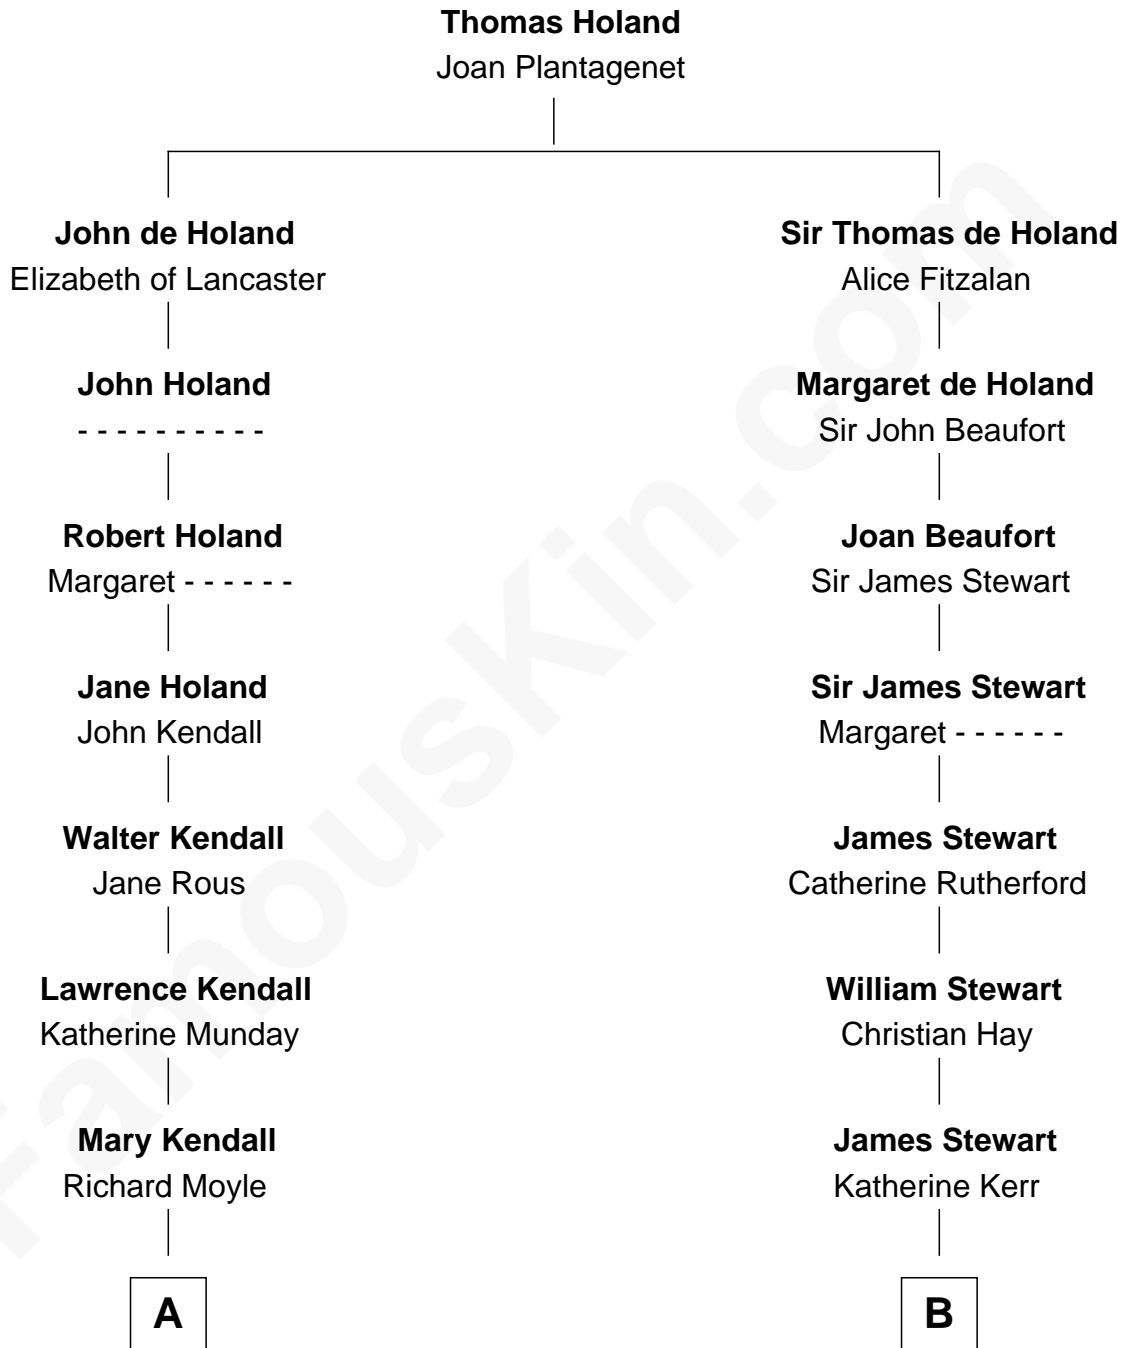

# FamousKin.com Relationship Chart of

**Ed Helms**

*TV and Movie Actor*

15th cousin 5 times removed of

**Noel Coward**

*Playwright, Actor, and Songwriter*

**C**

**Inez Emeline Wright**  
George Pullen Jackson

**Frances Helen Jackson**  
Fitzgerald Sale Parker

**Pamela Ann Parker**  
John A. Helms

**Ed Helms**  
*TV and Movie Actor*

FamousKin.com