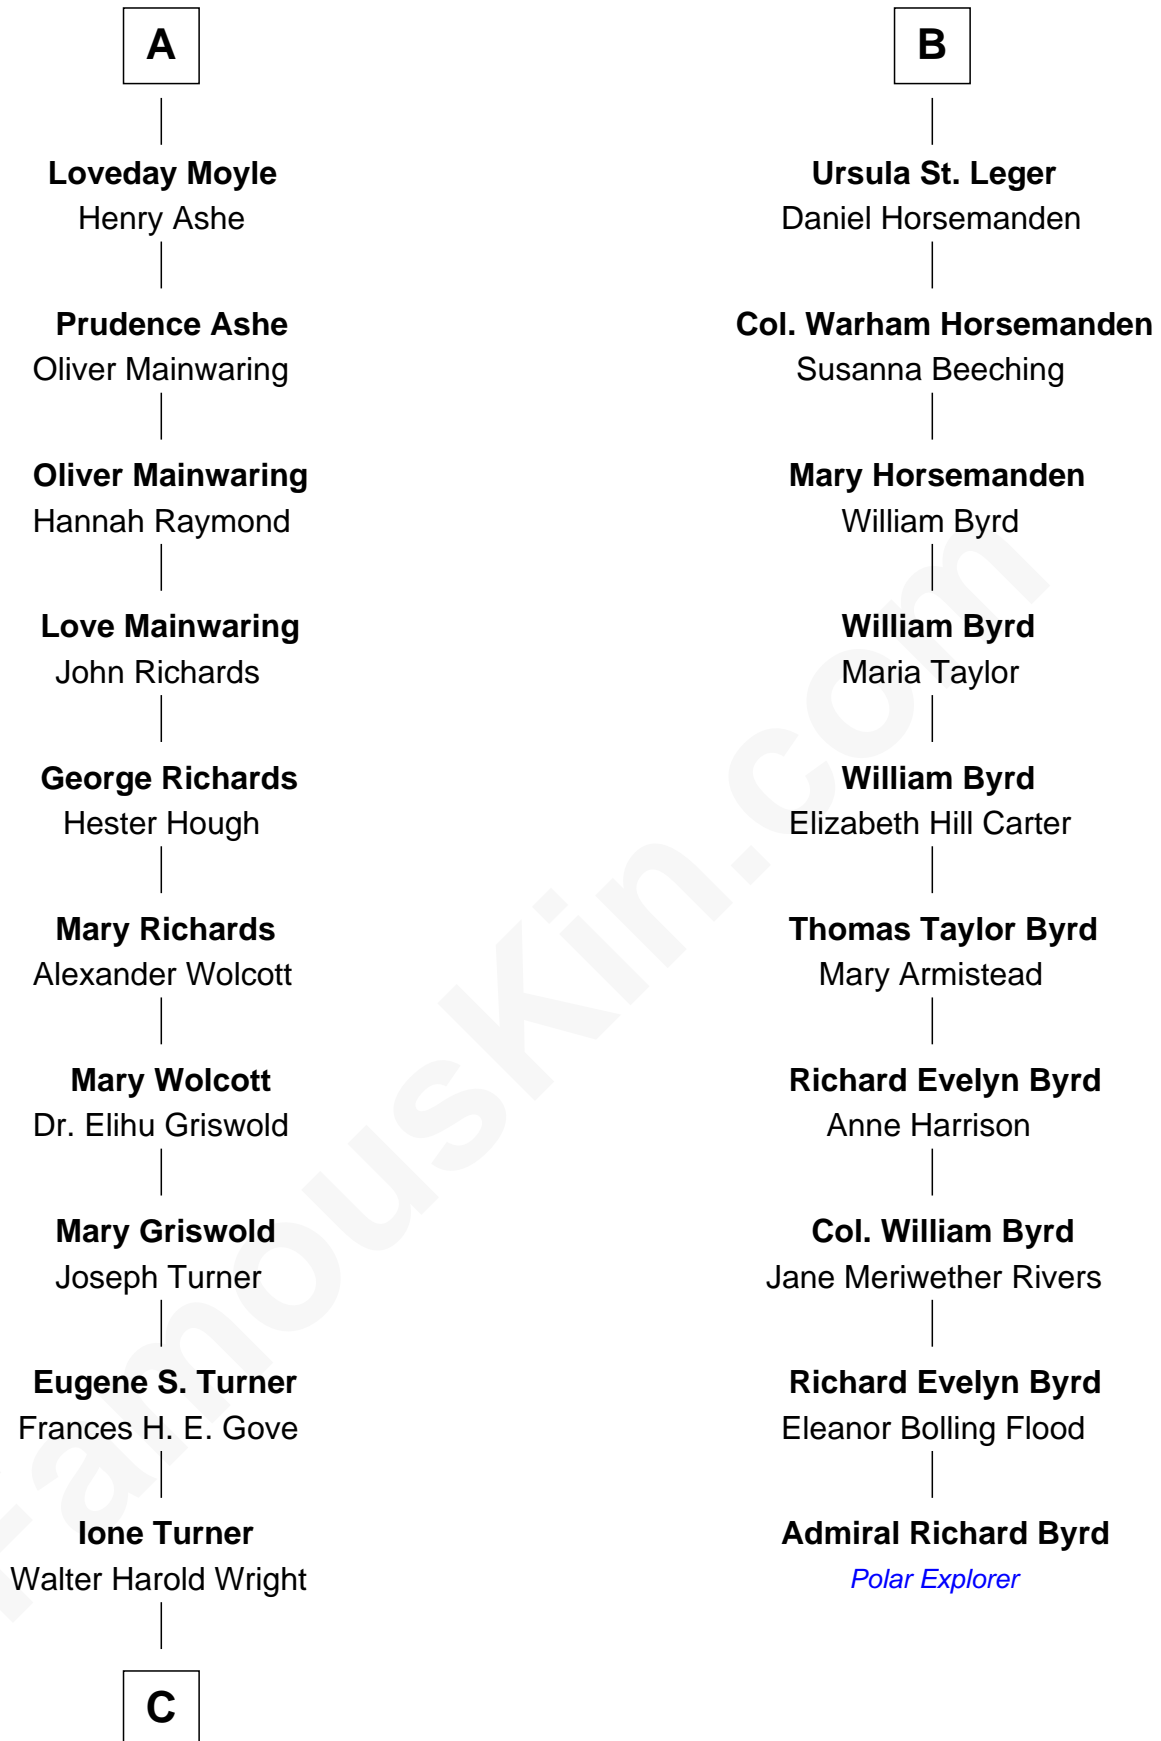

# FamousKin.com Relationship Chart of

**Ed Helms**

*TV and Movie Actor*

16th cousin 4 times removed of

**Admiral Richard Byrd**

*Polar Explorer*

**C**

**Inez Emeline Wright**  
George Pullen Jackson

**Frances Helen Jackson**  
Fitzgerald Sale Parker

**Pamela Ann Parker**  
John A. Helms

**Ed Helms**  
*TV and Movie Actor*

FamousKin.com