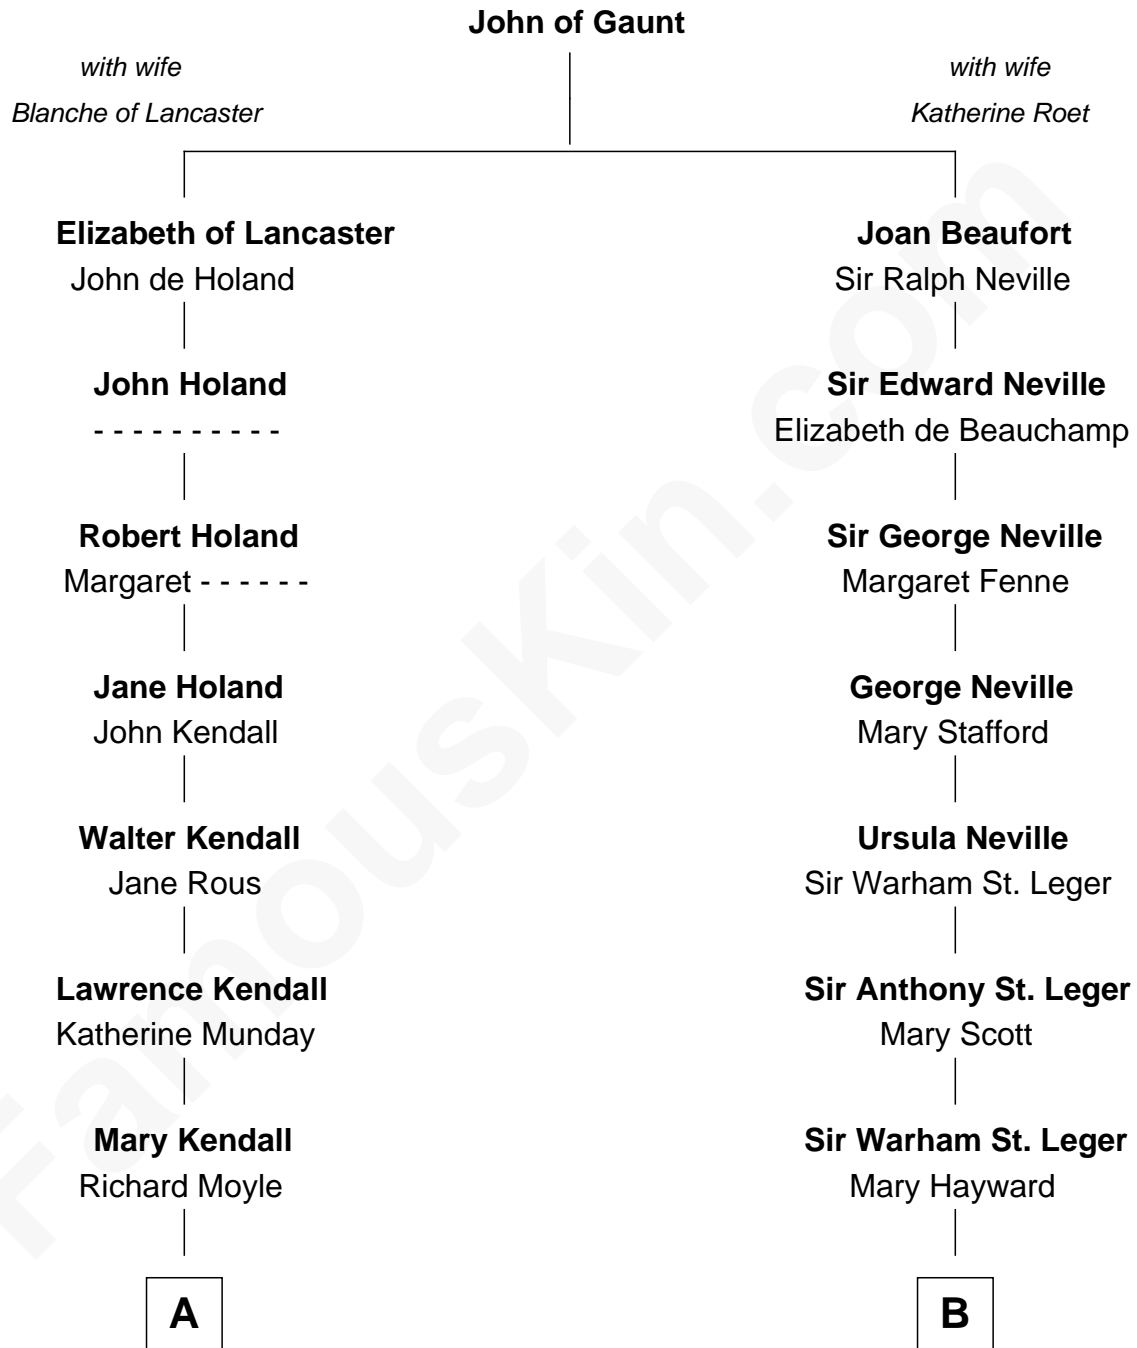

# FamousKin.com Relationship Chart of

**Ed Helms**

*TV and Movie Actor*

16th cousin 4 times removed of

**Admiral Richard Byrd**

*Polar Explorer*

**C**

**Inez Emeline Wright**  
George Pullen Jackson

**Frances Helen Jackson**  
Fitzgerald Sale Parker

**Pamela Ann Parker**  
John A. Helms

**Ed Helms**  
*TV and Movie Actor*

FamousKin.com