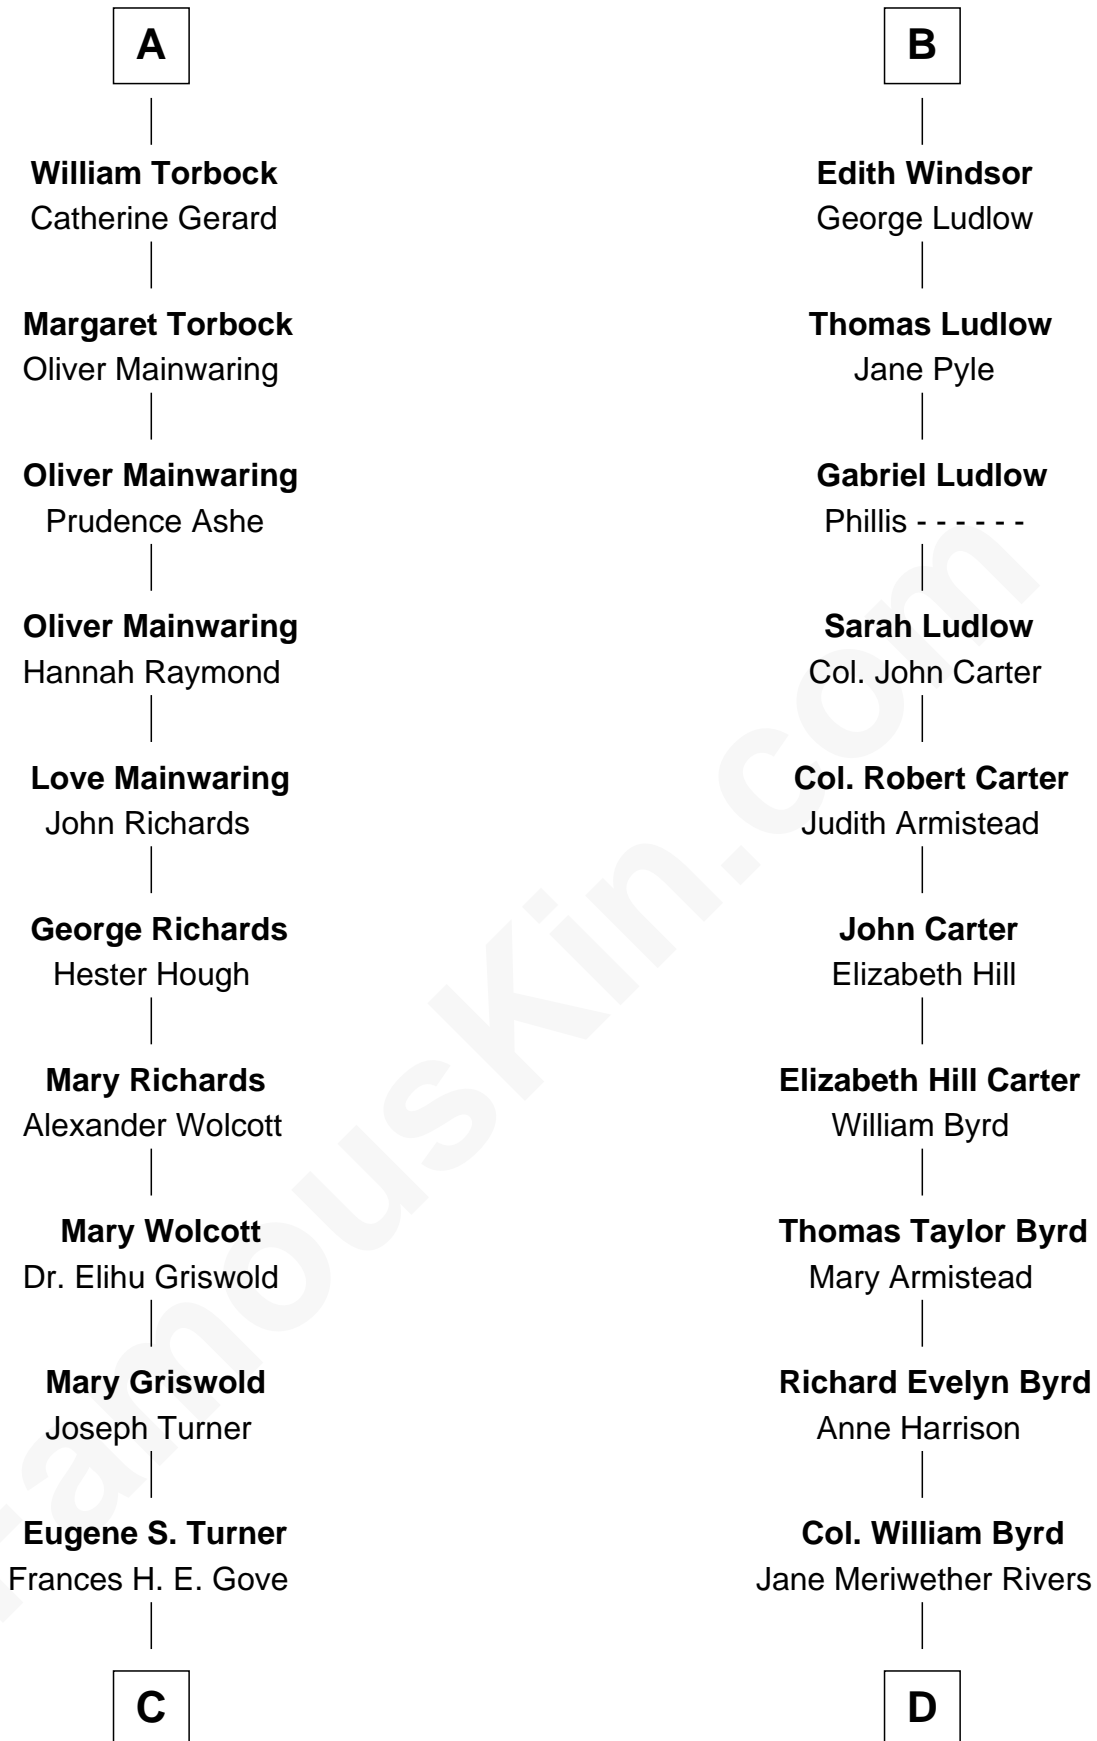

FamousKin.com Relationship Chart of

Ed Helms

TV and Movie Actor

18th cousin 3 times removed of

Admiral Richard Byrd

Polar Explorer

Humphrey de Bohun
Elizabeth Plantagenet

Sir William de Bohun
Elizabeth de Badlesmere

Margaret de Bohun
Sir Hugh de Courtnay

Elizabeth de Bohun
Sir Richard Fitzalan

Elizabeth de Courtnay
Sir Andrew Luttrell

Elizabeth Fitzalan
Sir Robert Goushill

Sir Hugh Luttrell
Catherine de Beaumont

Joan Goushill
Sir Thomas Stanley

Elizabeth Luttrell
John Stratton

Sir John Stanley
Elizabeth Weever

Elizabeth Stratton
John Andrews

Margery Stanley
Sir William Torbock

Elizabeth Andrews
Sir Thomas de Windsor

Thomas Torbock
Elizabeth Moore

Sir Andrews de Windsor
Elizabeth Blount

A

B

C

Ione Turner
Walter Harold Wright

Inez Emeline Wright
George Pullen Jackson

Frances Helen Jackson
Fitzgerald Sale Parker

Pamela Ann Parker
John A. Helms