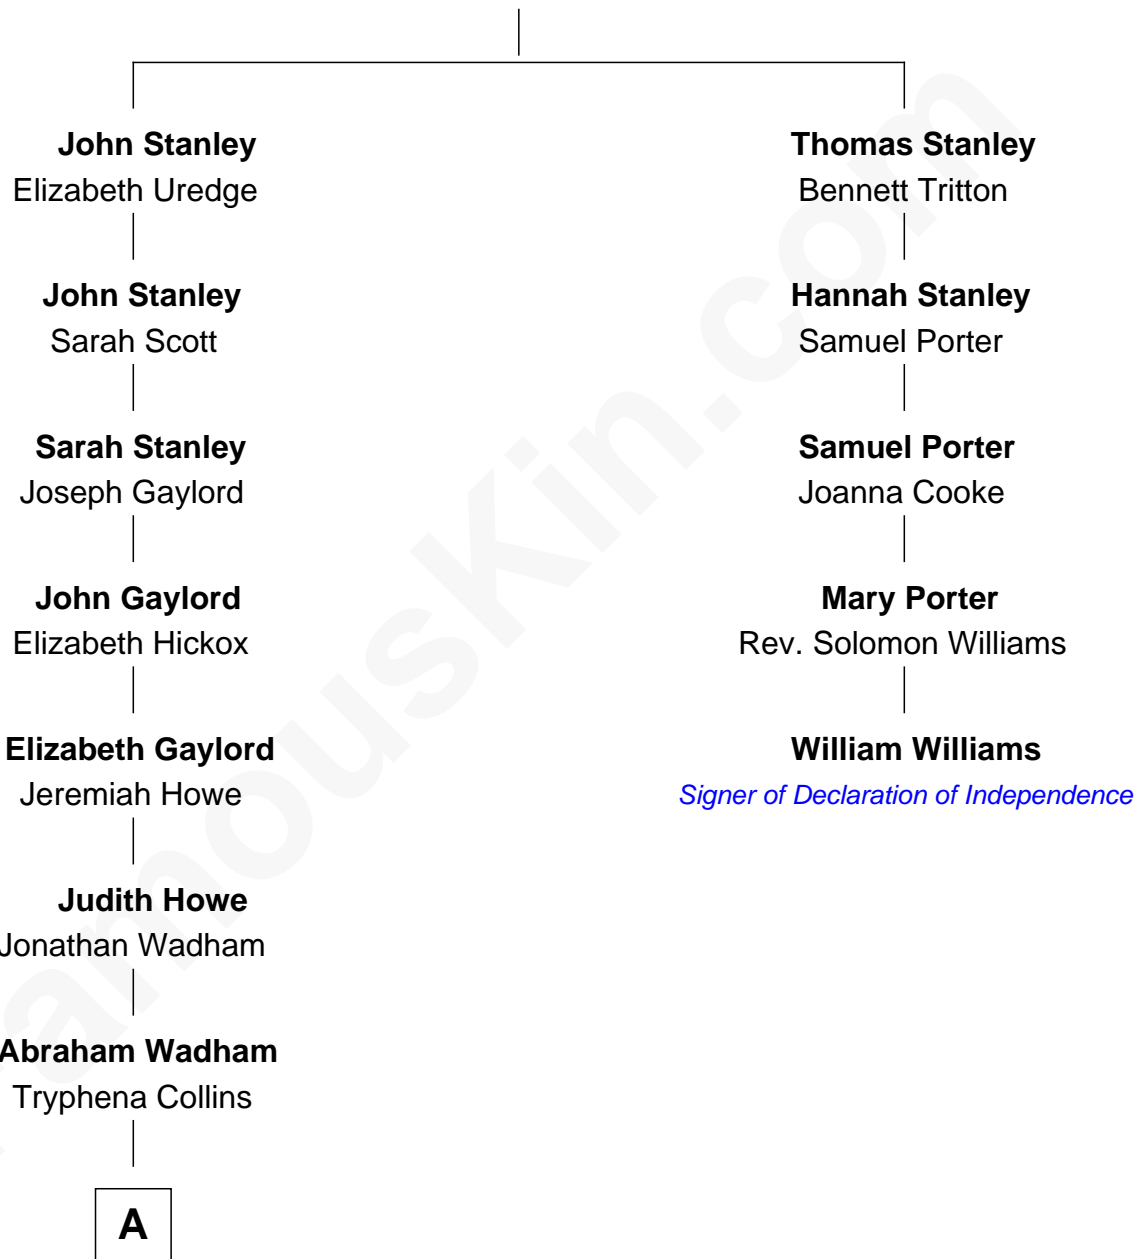

FamousKin.com Relationship Chart of

Ed Helms

TV and Movie Actor

4th cousin 8 times removed of

William Williams

Signer of the Declaration of Independence

Robert Stanley

A

Alvira Wadham

John Parker

Bishop Linus Parker

Ellen Katherine Burruss

Fitzgerald Sale Parker

Lucy Irvine Paxton

Fitzgerald Sale Parker

Frances Helen Jackson