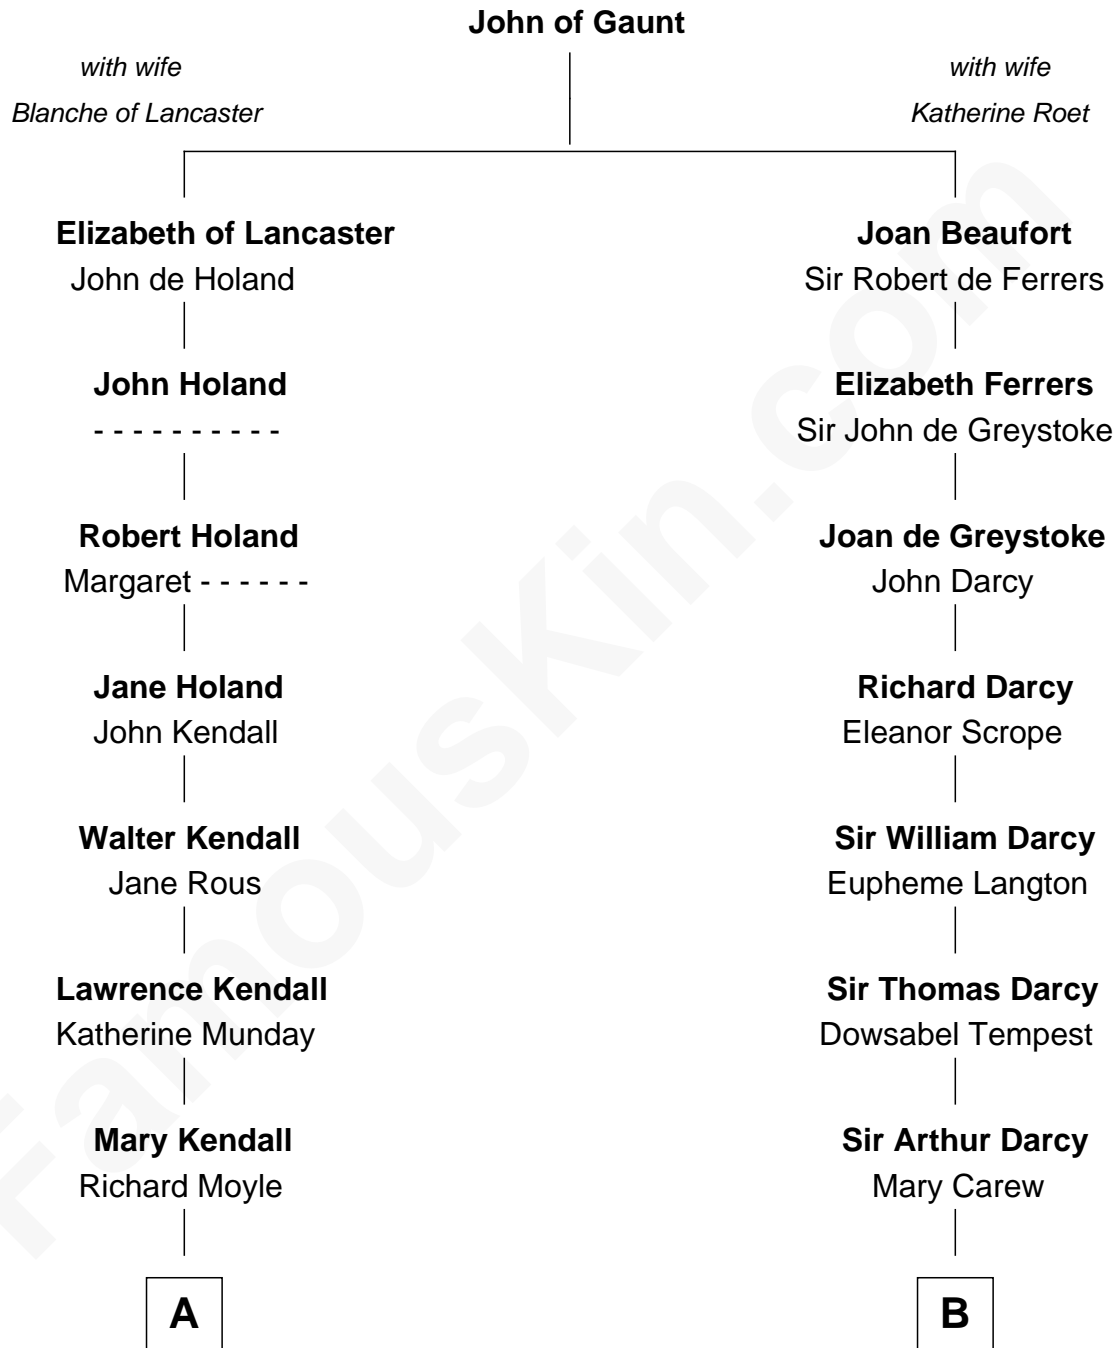

FamousKin.com

Relationship Chart of

Ed Helms

TV and Movie Actor

13th cousin 7 times removed of

Robert Treat Paine

Signer of the Declaration of Independence

C