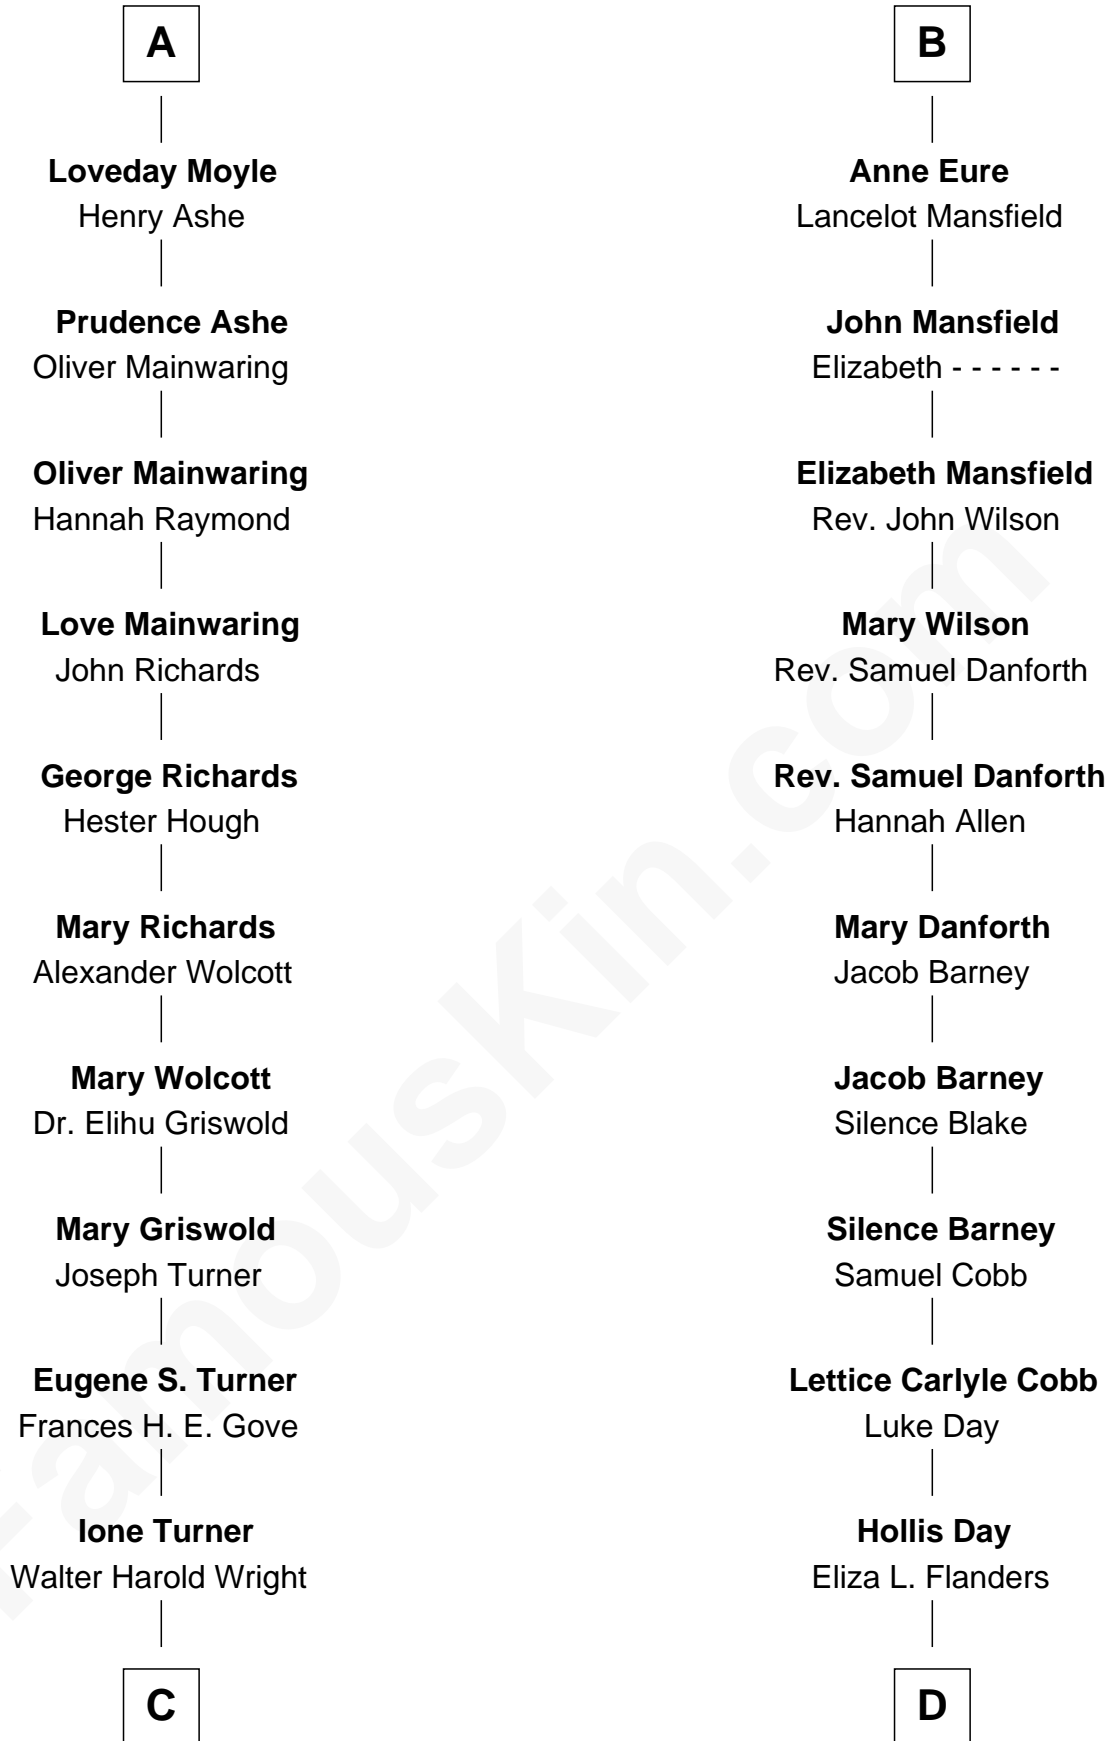

FamousKin.com

Relationship Chart of

Ed Helms

TV and Movie Actor

19th cousin 1 time removed of

Sandra Day O'Connor

First Female U.S. Supreme Court Justice

C

Inez Emeline Wright
George Pullen Jackson

Frances Helen Jackson
Fitzgerald Sale Parker

Pamela Ann Parker
John A. Helms

Ed Helms
TV and Movie Actor

D

Henry Clay Day
Alice Edith Hilton

Henry R. Day
Ada Mae Wilkey