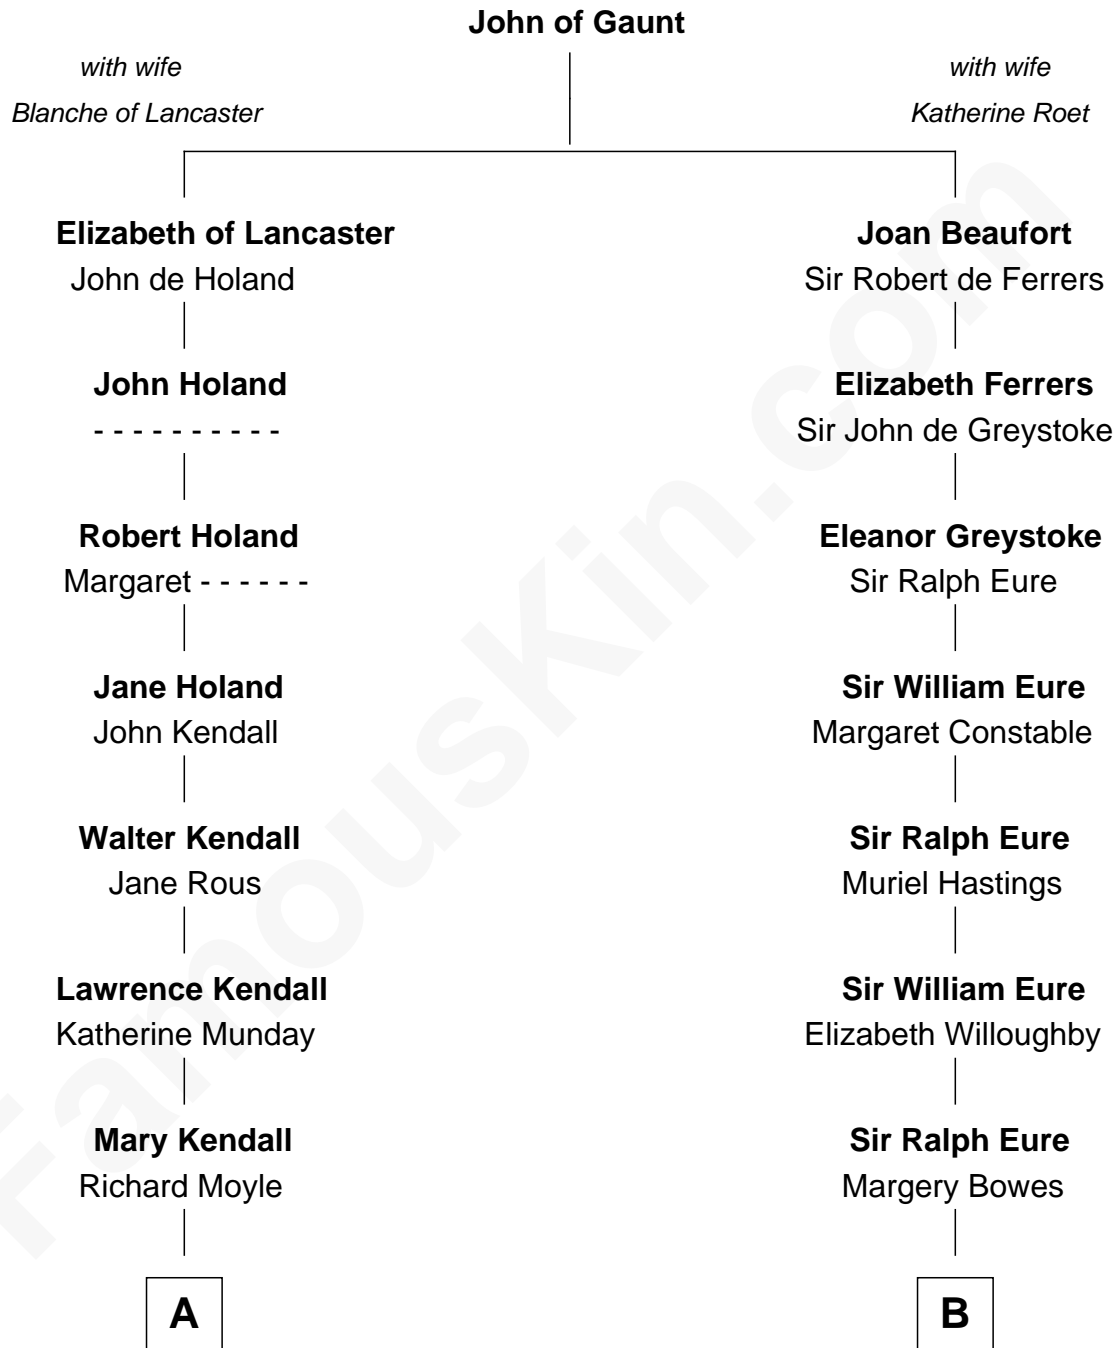

FamousKin.com

Relationship Chart of

Ed Helms

TV and Movie Actor

19th cousin 1 time removed of

Sandra Day O'Connor

First Female U.S. Supreme Court Justice

C

Inez Emeline Wright
George Pullen Jackson

Frances Helen Jackson
Fitzgerald Sale Parker

Pamela Ann Parker
John A. Helms

Ed Helms
TV and Movie Actor

D

Henry Clay Day
Alice Edith Hilton

Henry R. Day
Ada Mae Wilkey