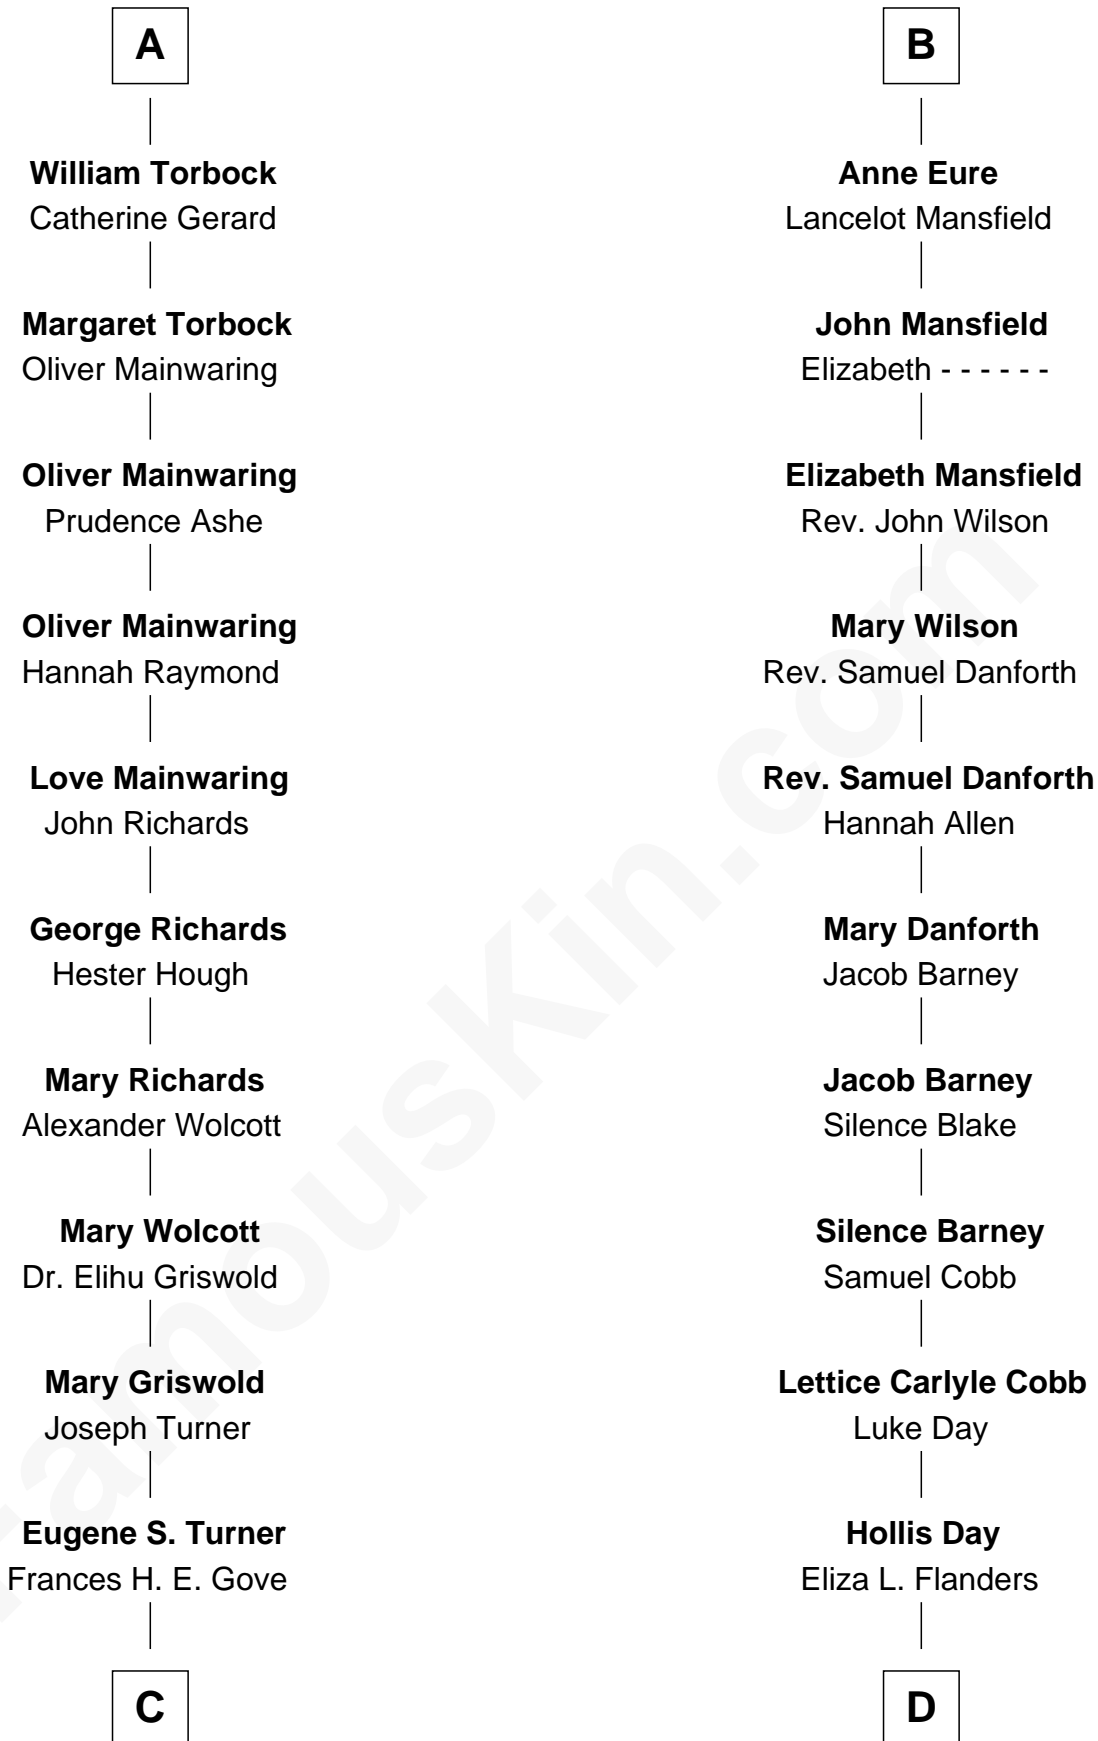

FamousKin.com

Relationship Chart of

Ed Helms

TV and Movie Actor

19th cousin 2 times removed of

Sandra Day O'Connor

First Female U.S. Supreme Court Justice

Edmund Fitzalan

Alice de Warenne

Richard Fitzalan
Eleanor Plantagenet

Sir Richard Fitzalan
Elizabeth de Bohun

Elizabeth Fitzalan
Sir Robert Goushill

Joan Goushill
Sir Thomas Stanley

Sir John Stanley
Elizabeth Weever

Margery Stanley
Sir William Torbock

Thomas Torbock
Elizabeth Moore

A

Aline Fitzalan

Sir Roger le Strange

Lucy le Strange
Sir William Willoughby

Margery Willoughby
Sir William FitzHugh

Maud FitzHugh
Sir William Bowes

Sir Ralph Bowes
Margery Conyers

Sir Ralph Bowes
Elizabeth Clifford

Margery Bowes
Sir Ralph Eure

B

C

Ione Turner
Walter Harold Wright

Inez Emeline Wright
George Pullen Jackson

Frances Helen Jackson
Fitzgerald Sale Parker

Pamela Ann Parker
John A. Helms