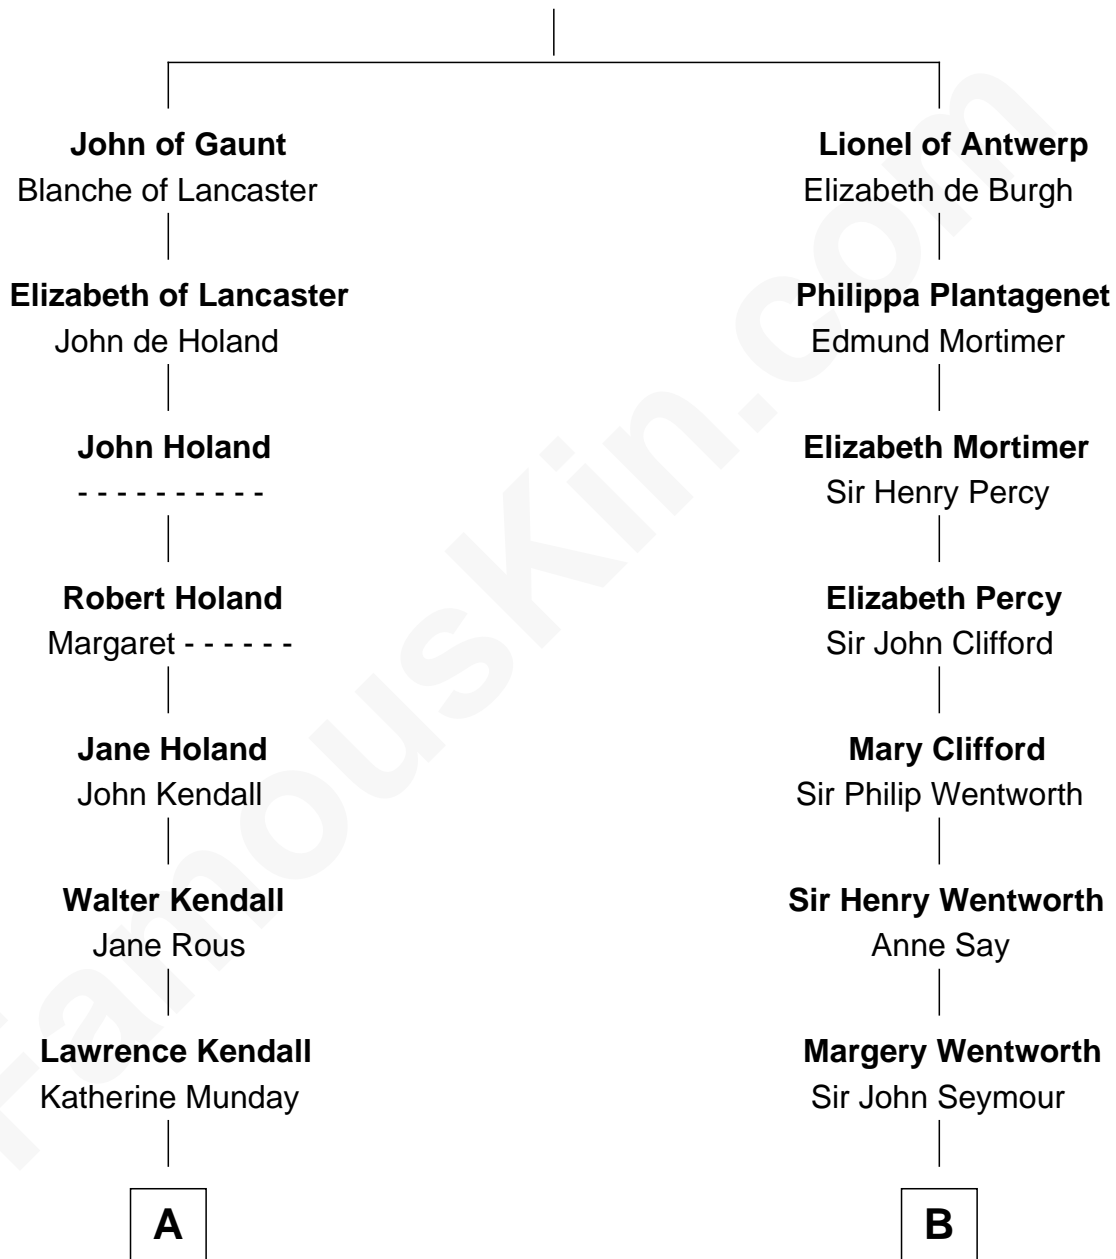

FamousKin.com

Relationship Chart of

Ed Helms

TV and Movie Actor

13th cousin 8 times removed of

Caesar Rodney

Signer of the Declaration of Independence

Edward III, King of England

Philippa of Hainault

C

|
Ione Turner

Walter Harold Wright

|
Inez Emeline Wright

George Pullen Jackson

|
Frances Helen Jackson

Fitzgerald Sale Parker