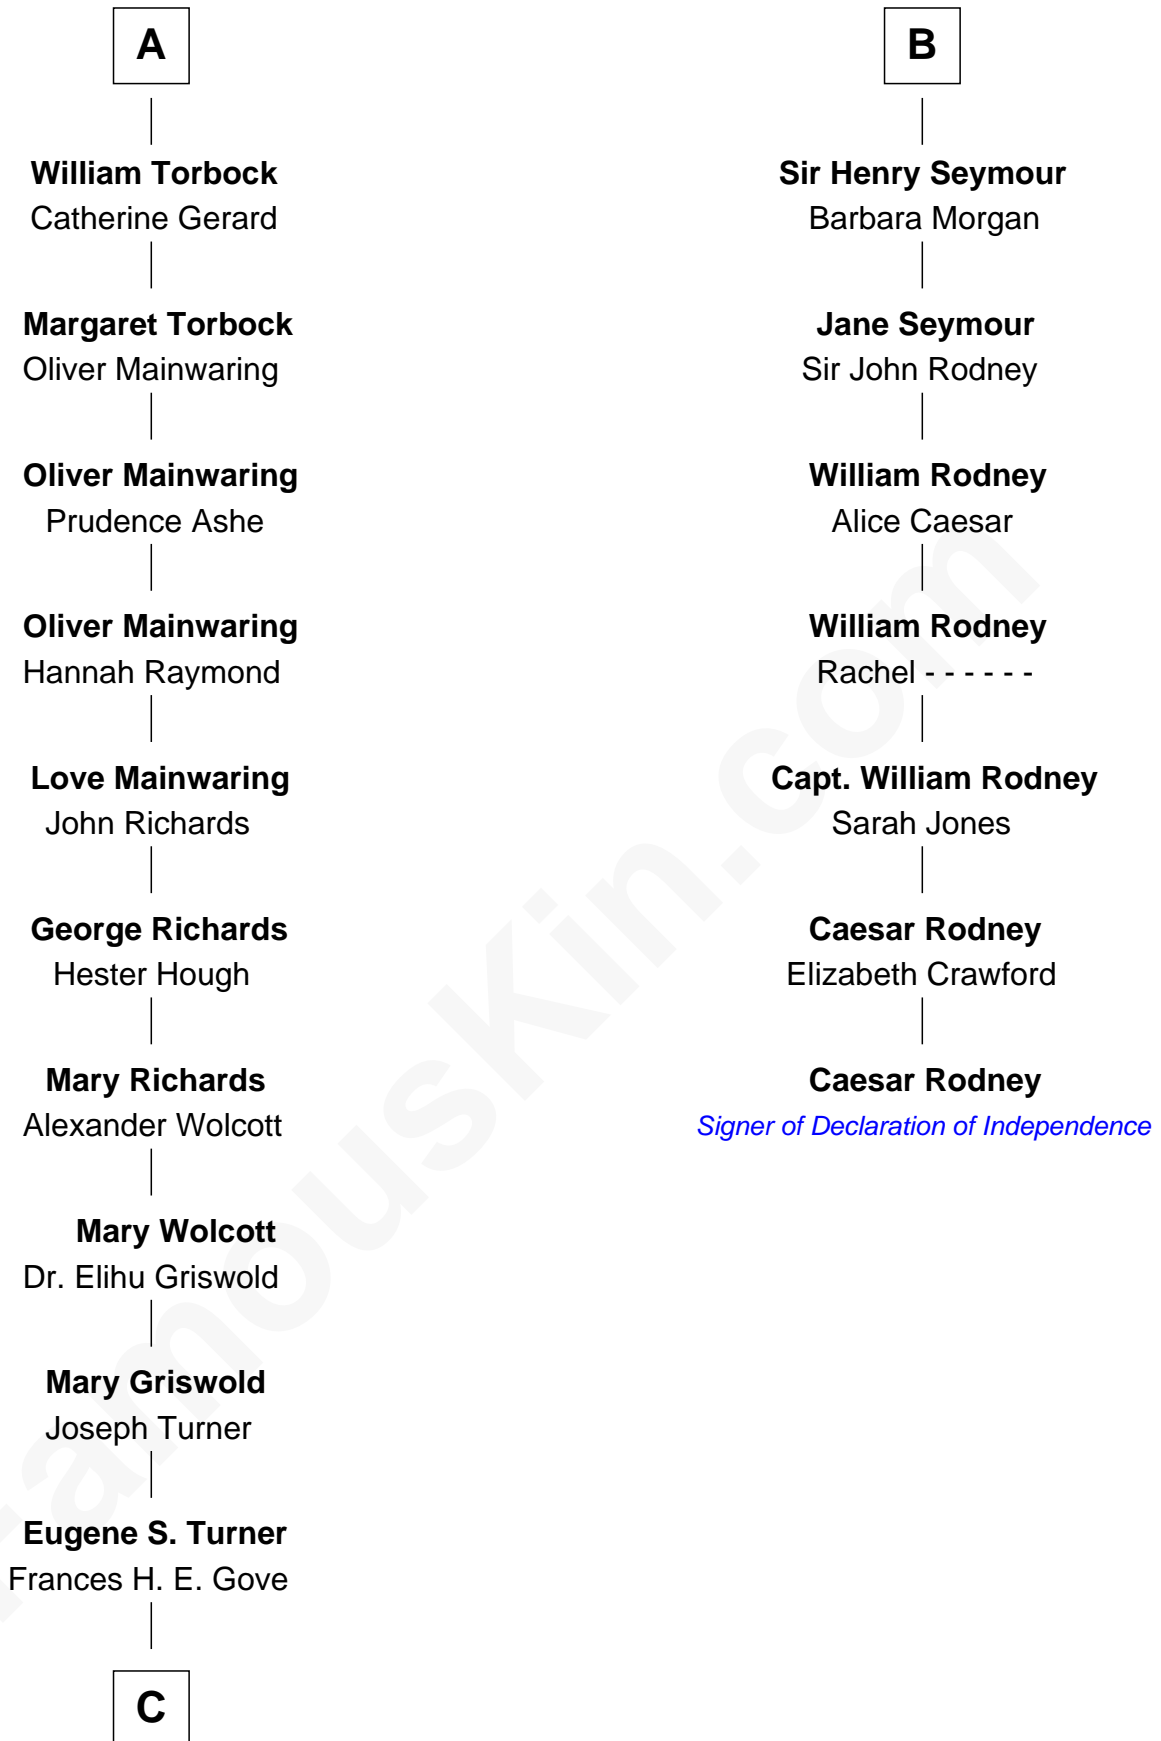

FamousKin.com

Relationship Chart of

Ed Helms

TV and Movie Actor

13th cousin 8 times removed of

Caesar Rodney

Signer of the Declaration of Independence

C

—
Ione Turner

Walter Harold Wright

—
Inez Emeline Wright

George Pullen Jackson

—
Frances Helen Jackson

Fitzgerald Sale Parker

—
Pamela Ann Parker

John A. Helms