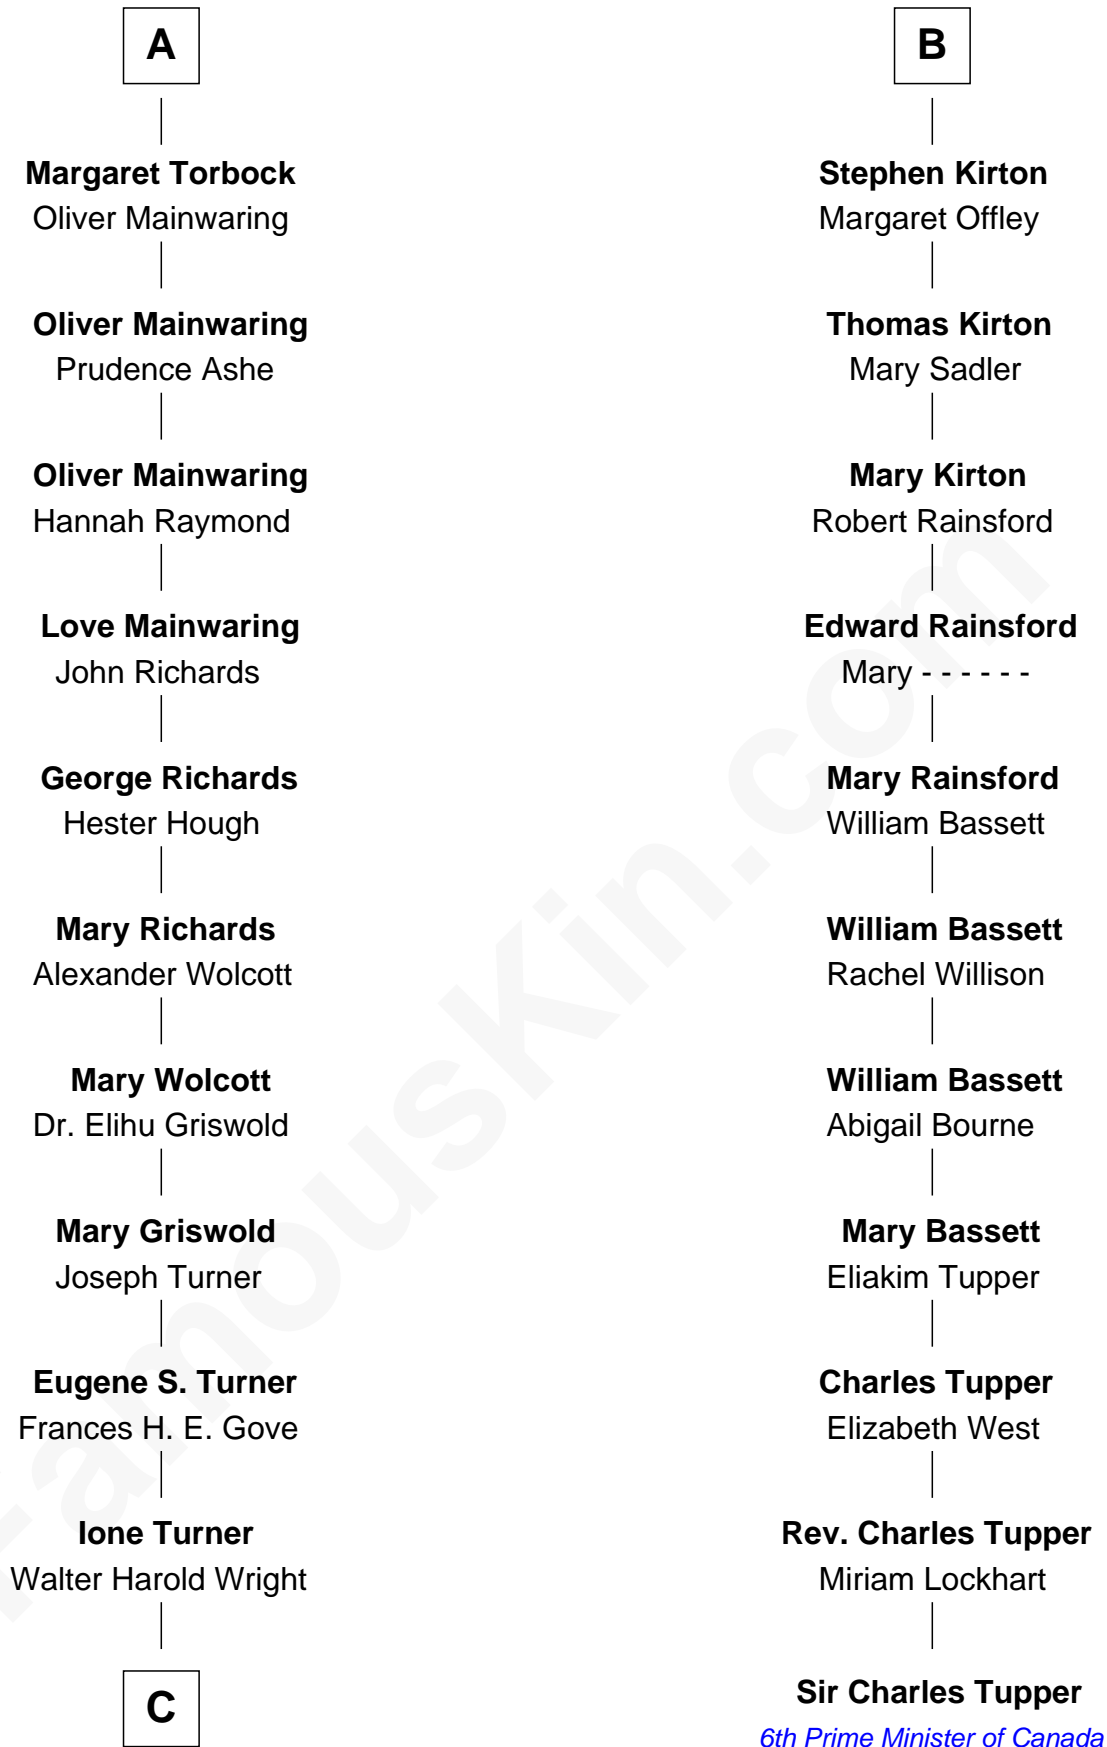

FamousKin.com

Relationship Chart of

Ed Helms

TV and Movie Actor

17th cousin 3 times removed of

Sir Charles Tupper

6th Prime Minister of Canada

C

Inez Emeline Wright
George Pullen Jackson

Frances Helen Jackson
Fitzgerald Sale Parker

Pamela Ann Parker
John A. Helms

Ed Helms
TV and Movie Actor

FamousKin.com