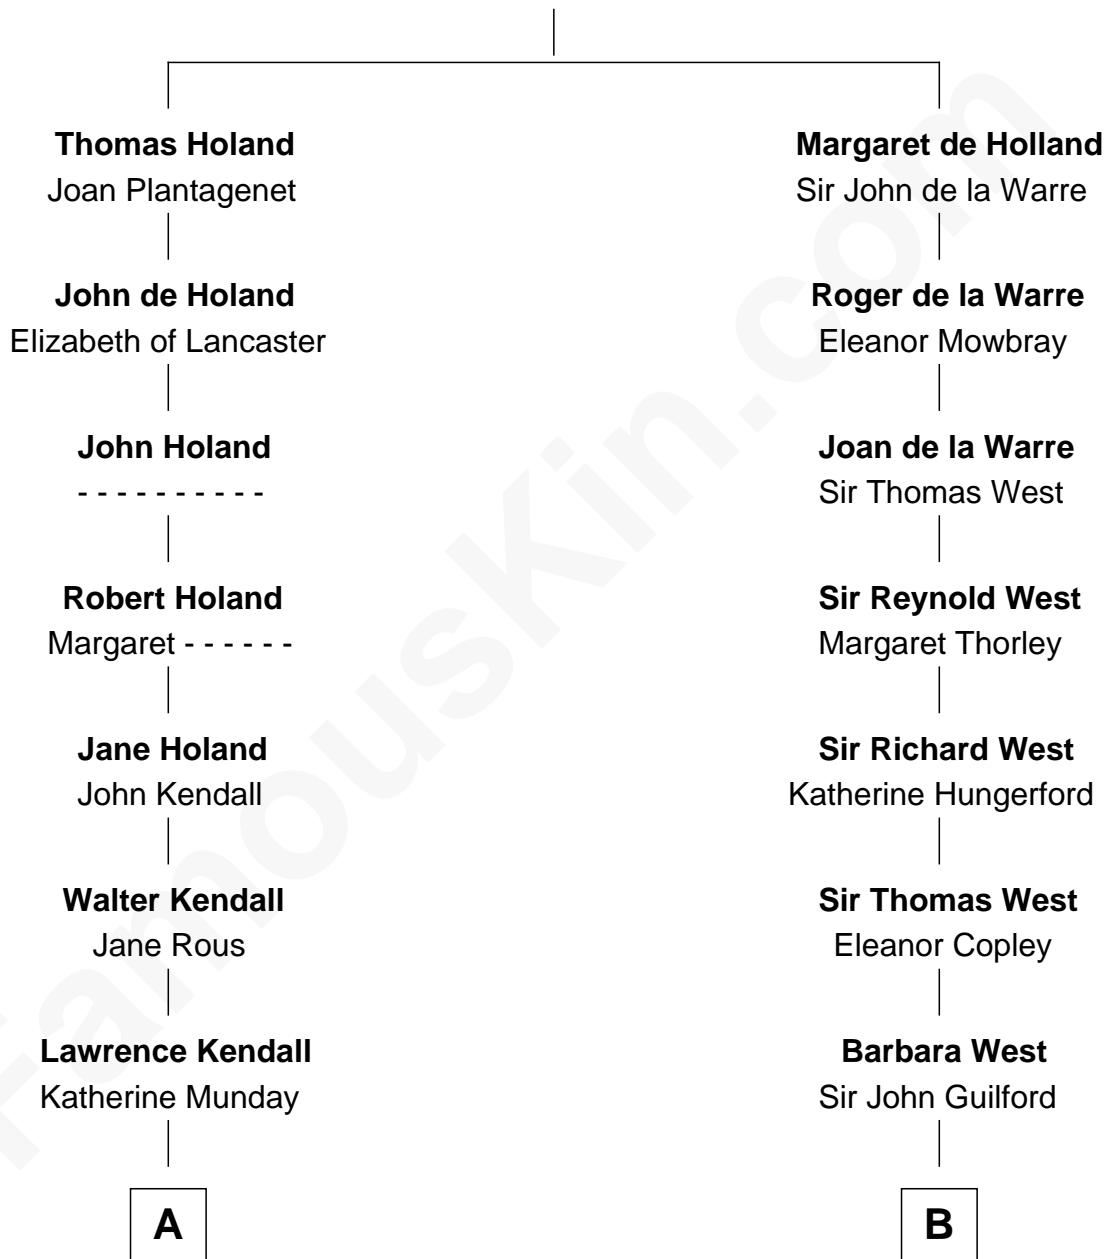

FamousKin.com

Relationship Chart of

Ed Helms

TV and Movie Actor

20th cousin 1 time removed of

George H. W. Bush

41st U.S. President

Sir Robert de Holland

Maude la Zouche

A

Mary Kendall
Richard Moyle

Loveday Moyle
Henry Ashe

Prudence Ashe
Oliver Mainwaring

Oliver Mainwaring
Hannah Raymond

Love Mainwaring
John Richards

George Richards
Hester Hough