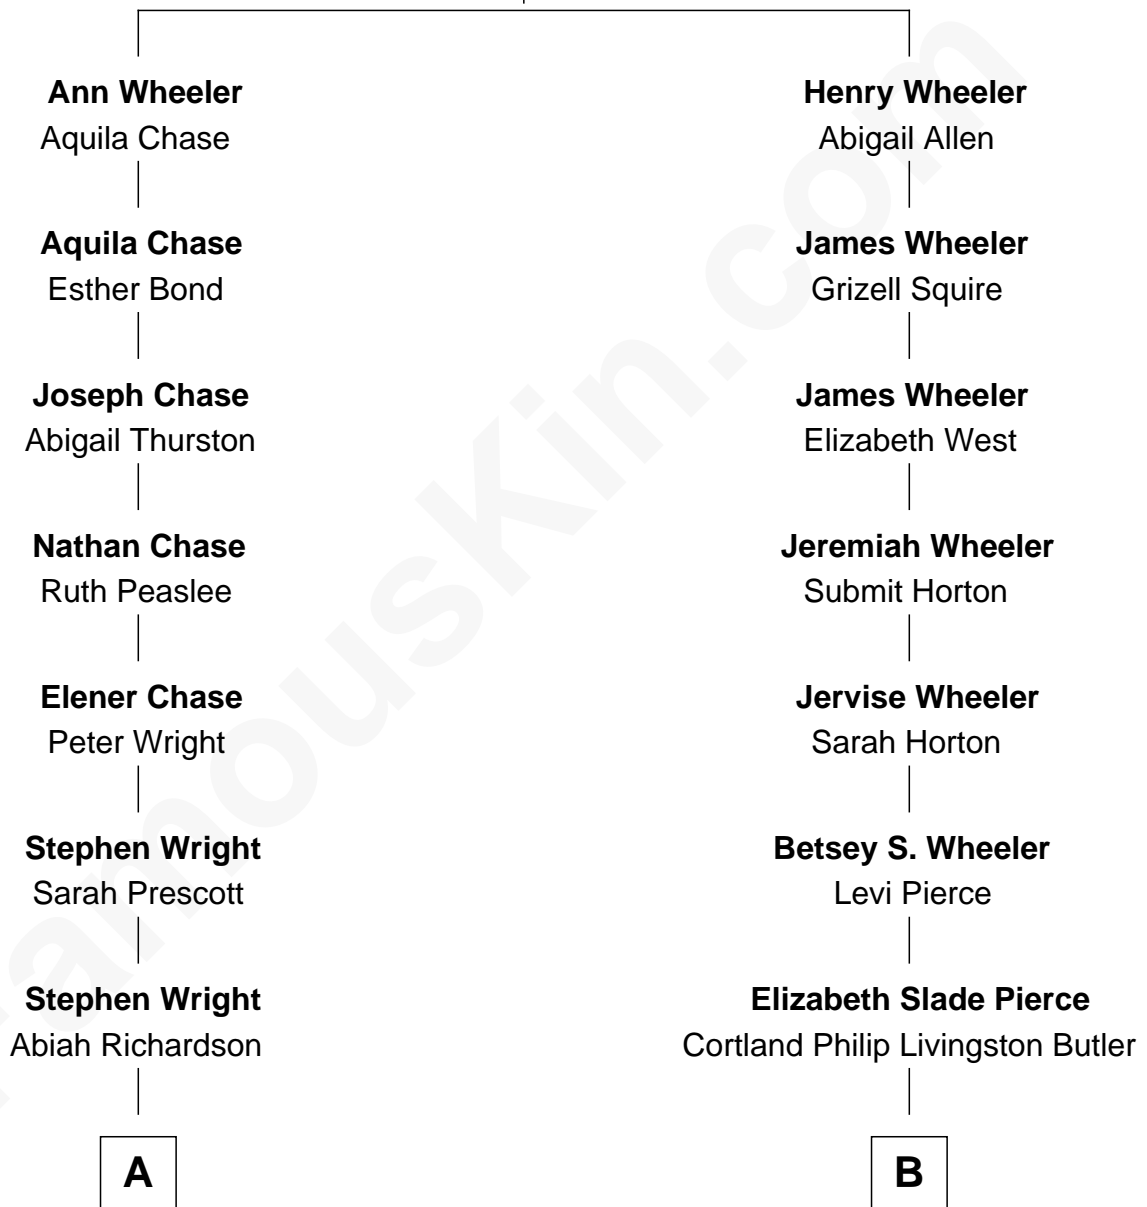

FamousKin.com

Relationship Chart of

Ed Helms

TV and Movie Actor

10th cousin 2 times removed of

George H. W. Bush

41st U.S. President

John Wheeler

Agnes Yeoman

A

Robert W. Wright
Laurine Louise Luke

Walter Harold Wright
Ione Turner

Inez Emeline Wright
George Pullen Jackson

Frances Helen Jackson
Fitzgerald Sale Parker

Pamela Ann Parker
John A. Helms

Ed Helms
TV and Movie Actor

B

Mary Elizabeth Butler
Robert Emmet Sheldon

Flora Sheldon
Samuel Prescott Bush

Prescott Sheldon Bush
Dorothy Wear Walker

George H. W. Bush
41st U.S. President