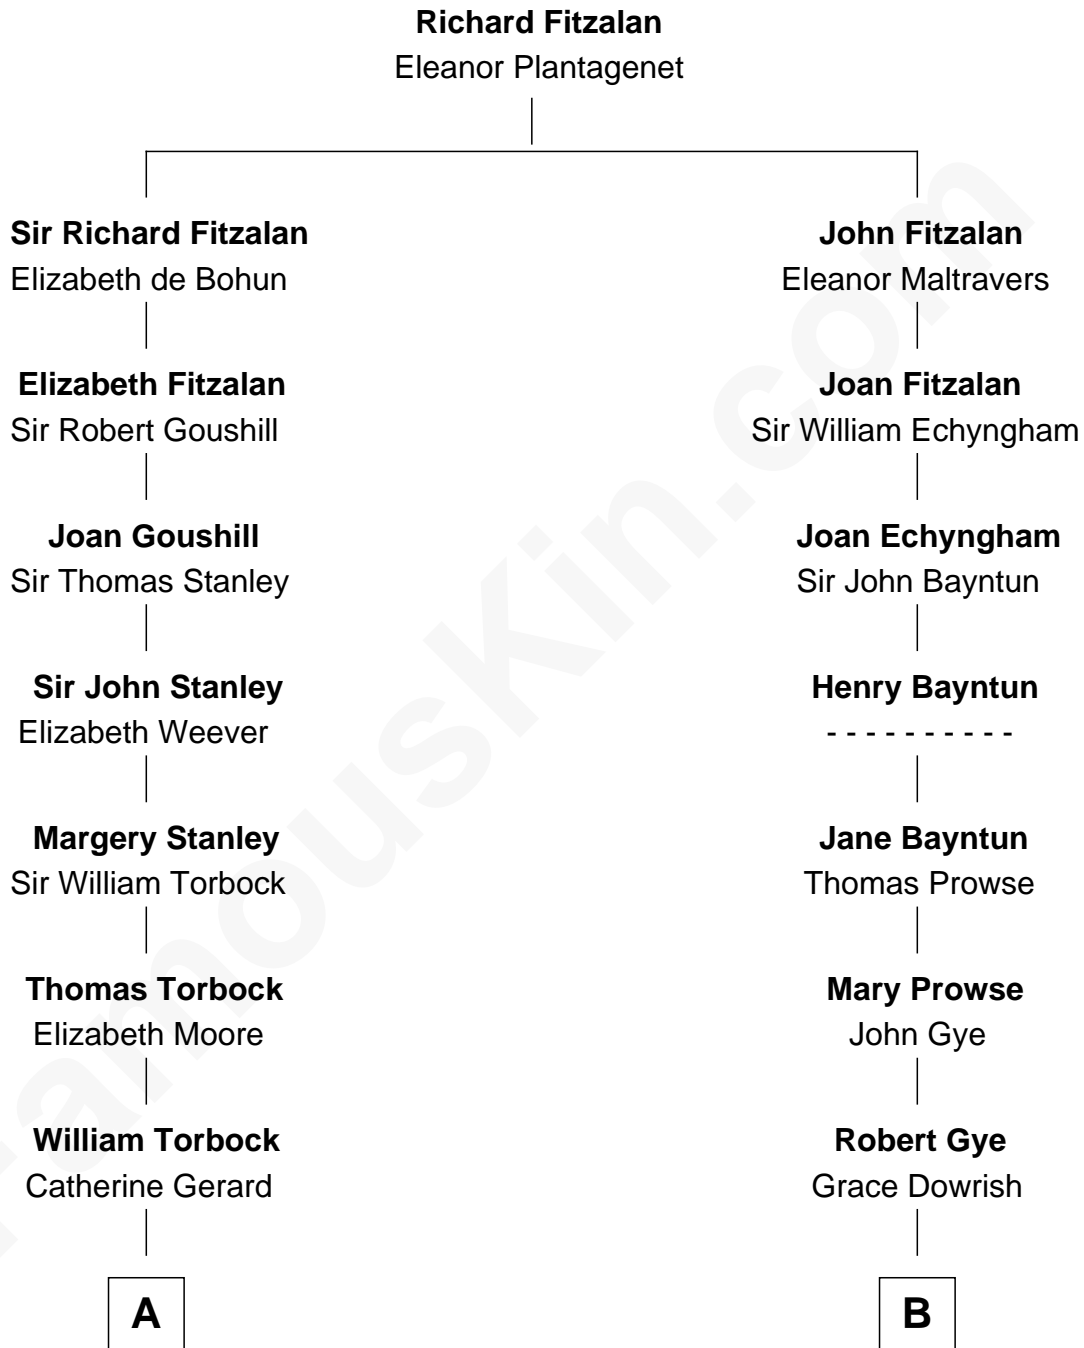

FamousKin.com

Relationship Chart of

Ed Helms

TV and Movie Actor

18th cousin 2 times removed of

Barbara (Pierce) Bush

First Lady of President George H.W. Bush

C

Inez Emeline Wright
George Pullen Jackson

Frances Helen Jackson
Fitzgerald Sale Parker

Pamela Ann Parker
John A. Helms

Ed Helms
TV and Movie Actor

D

Marvin Pierce
Pauline Robinson

Barbara (Pierce) Bush
First Lady of George H.W. Bush