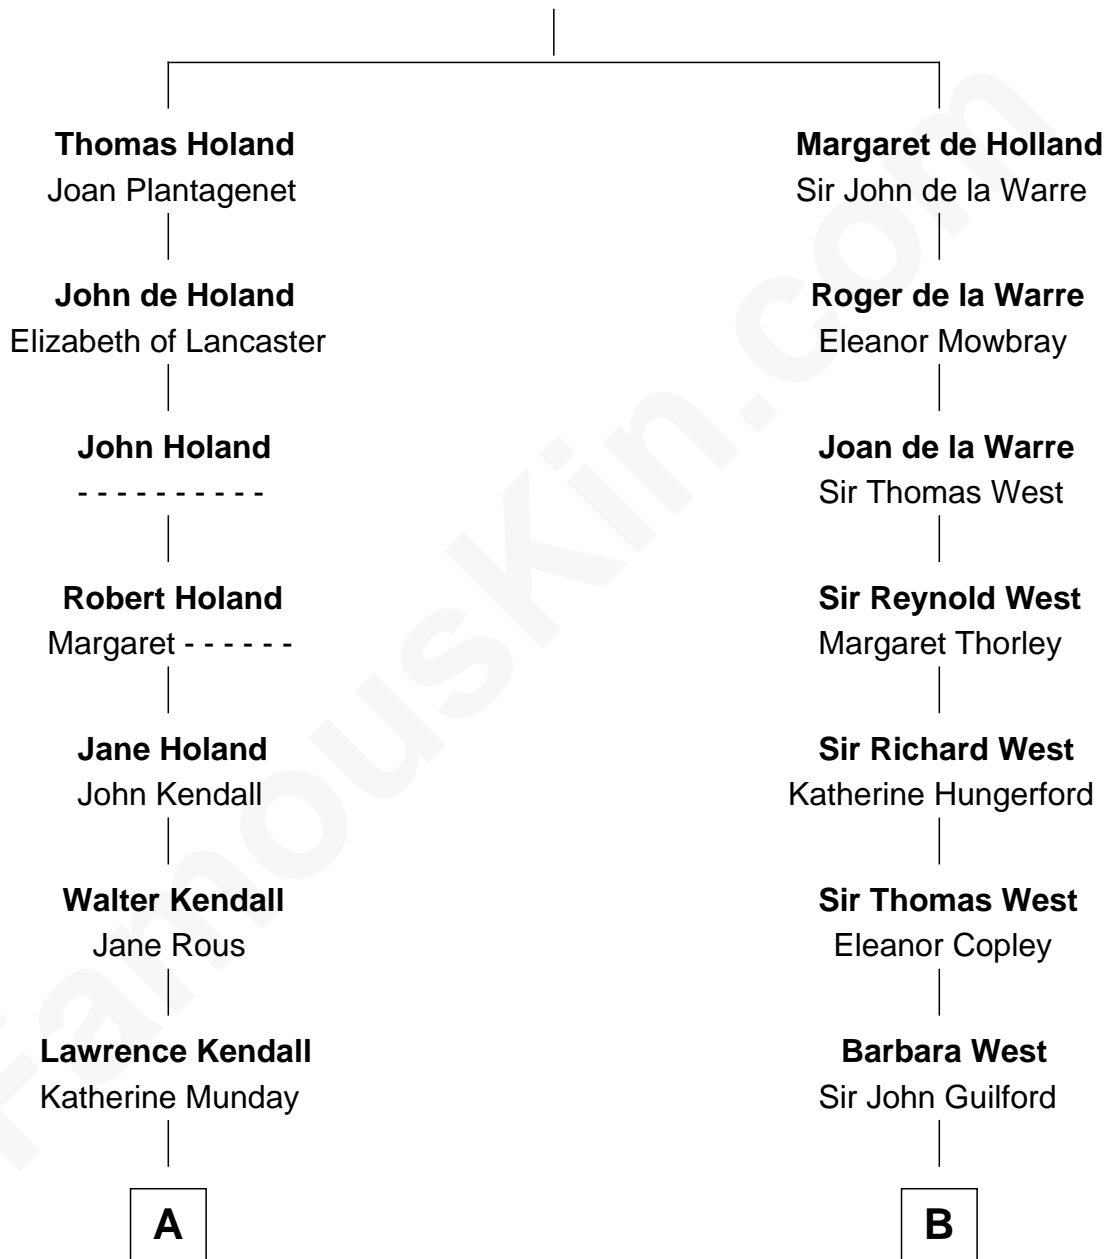

FamousKin.com Relationship Chart of

Ed Helms

TV and Movie Actor

21st cousin of

George W. Bush

43rd U.S. President

Sir Robert de Holland

Maude la Zouche

A

Mary Kendall
Richard Moyle

Loveday Moyle
Henry Ashe

Prudence Ashe
Oliver Mainwaring

Oliver Mainwaring
Hannah Raymond

Love Mainwaring
John Richards

George Richards
Hester Hough

Mary Richards
Alexander Wolcott

Mary Wolcott
Dr. Elihu Griswold

Mary Griswold
Joseph Turner

Eugene S. Turner
Frances H. E. Gove

C

B

Elizabeth Guilford
Sir William Cromer

Dorothy Cromer
William Seyliard

Elizabeth Seyliard
Cornelius Beresford