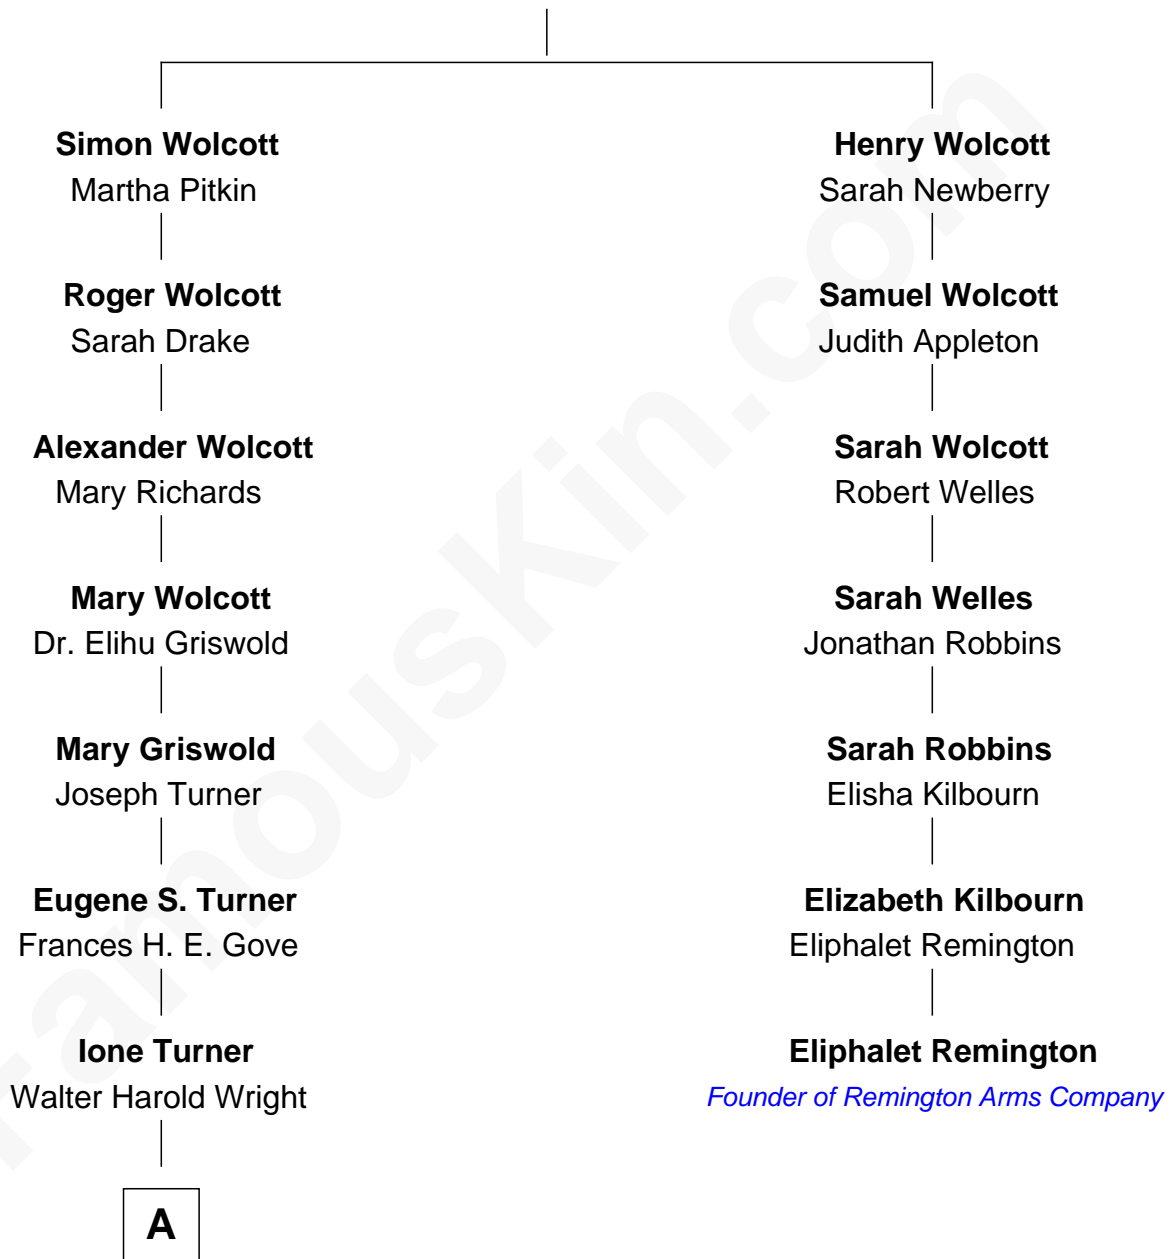

FamousKin.com

Relationship Chart of

Ed Helms

TV and Movie Actor

6th cousin 4 times removed of

Eliphalet Remington

Founder of Remington Arms Company

Henry Wolcott
Elizabeth Saunders

A

Inez Emeline Wright
George Pullen Jackson

Frances Helen Jackson
Fitzgerald Sale Parker

Pamela Ann Parker
John A. Helms

Ed Helms
TV and Movie Actor

FamousKin.com