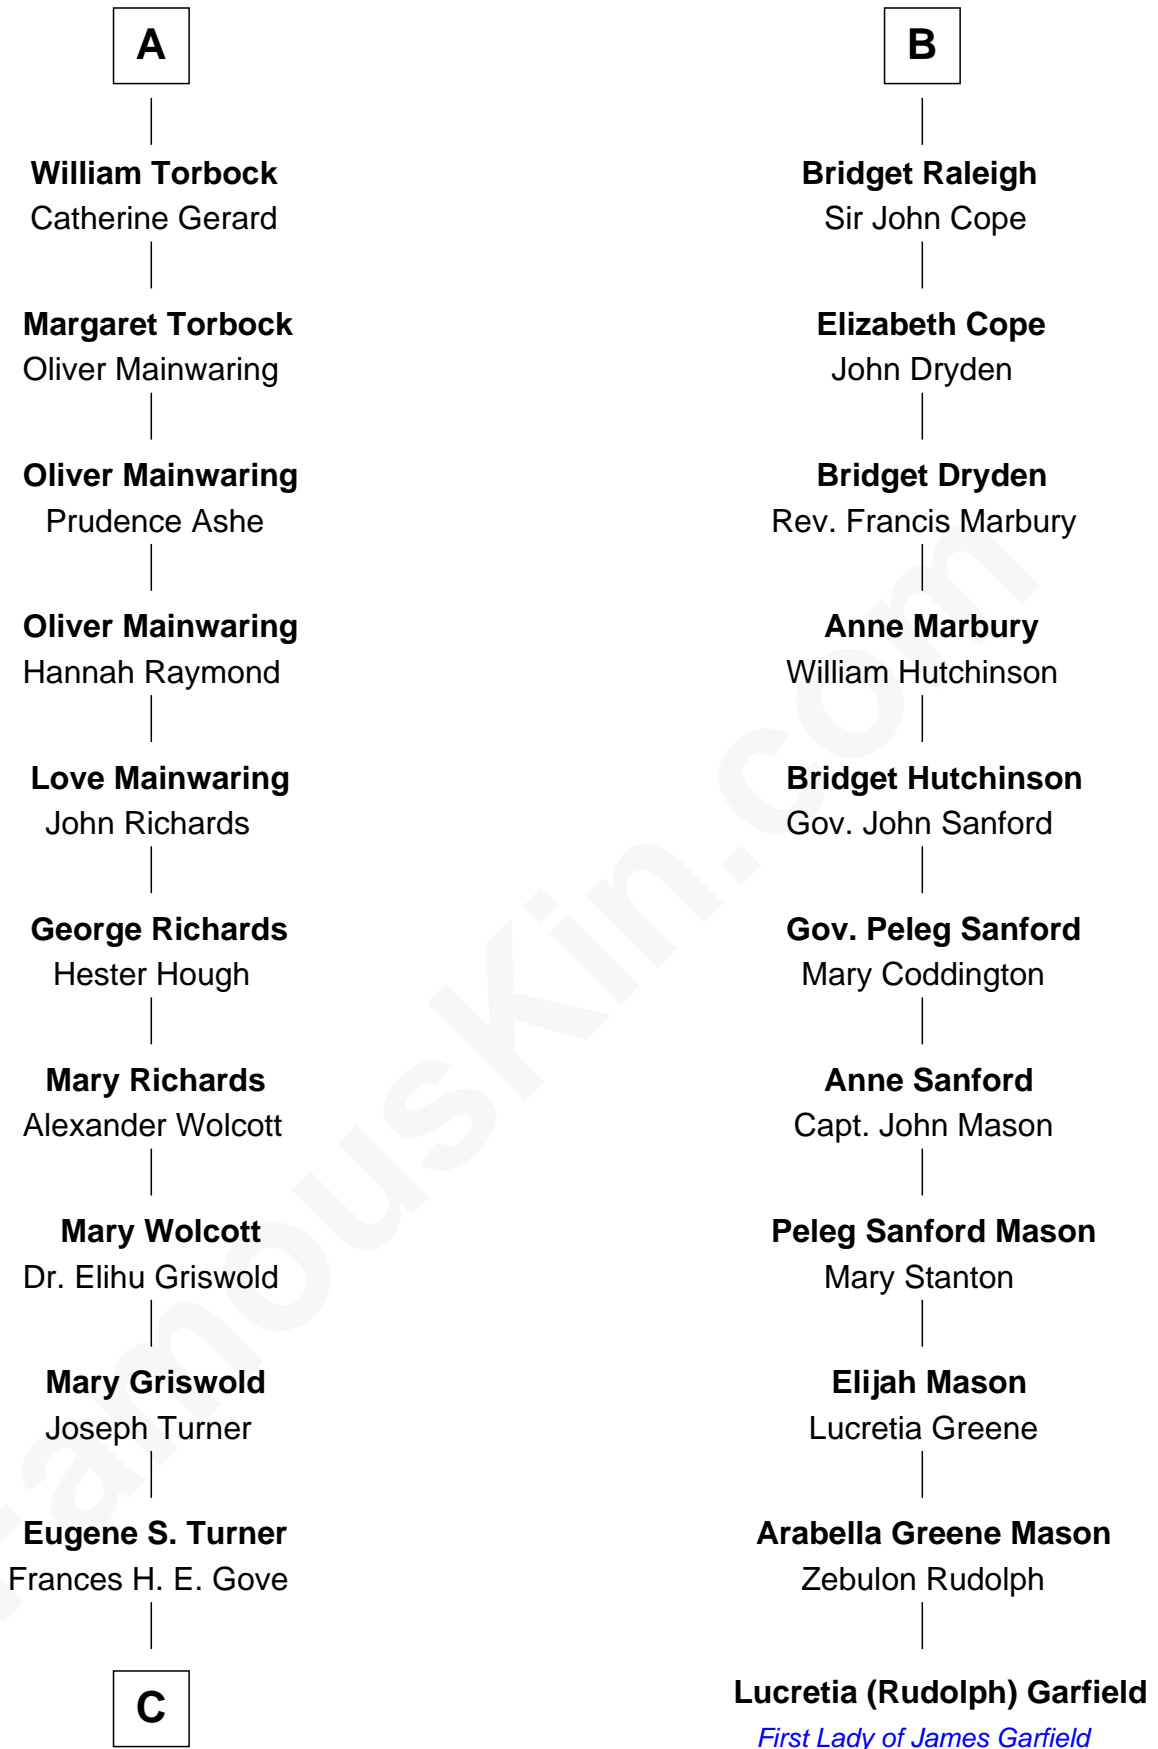

FamousKin.com

Relationship Chart of

Ed Helms

TV and Movie Actor

17th cousin 4 times removed of

Lucretia (Rudolph) Garfield

First Lady of President James Garfield

Edmund Fitzalan

Alice de Warenne

Richard Fitzalan
Eleanor Plantagenet

Sir Richard Fitzalan
Elizabeth de Bohun

Elizabeth Fitzalan
Sir Robert Goushill

Joan Goushill
Sir Thomas Stanley

Sir John Stanley
Elizabeth Weever

Margery Stanley
Sir William Torbock

Thomas Torbock
Elizabeth Moore

A

Mary Fitzalan
John le Strange

Ankaret le Strange
Sir Richard Talbot

Mary Talbot
Sir Thomas Greene

Sir Thomas Greene
Phillippa Ferrers

Elizabeth Greene
William Raleigh

Sir Edward Raleigh
Margaret Verney

Sir Edward Raleigh
Anne Chamberlayne

B

C

—
Ione Turner

Walter Harold Wright

—
Inez Emeline Wright

George Pullen Jackson

—
Frances Helen Jackson