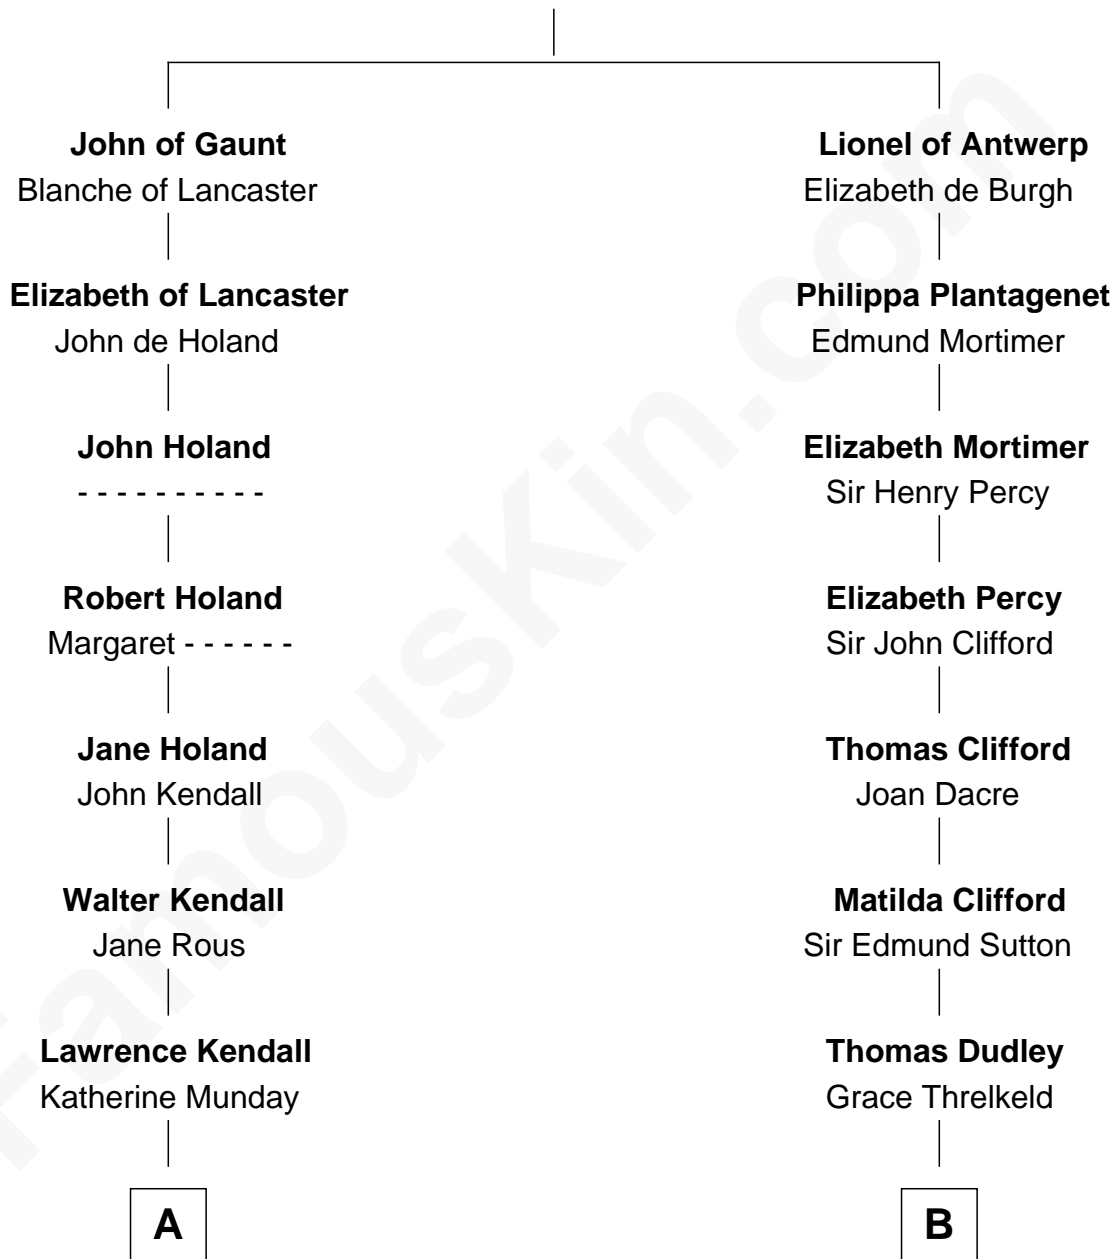

FamousKin.com

Relationship Chart of

Ed Helms

TV and Movie Actor

15th cousin 6 times removed of

George Mason

Father of the U.S. Bill of Rights

Edward III, King of England

Philippa of Hainault

A

Mary Kendall
Richard Moyle

Loveday Moyle
Henry Ashe

Prudence Ashe
Oliver Mainwaring

Oliver Mainwaring
Hannah Raymond

Love Mainwaring
John Richards

George Richards
Hester Hough